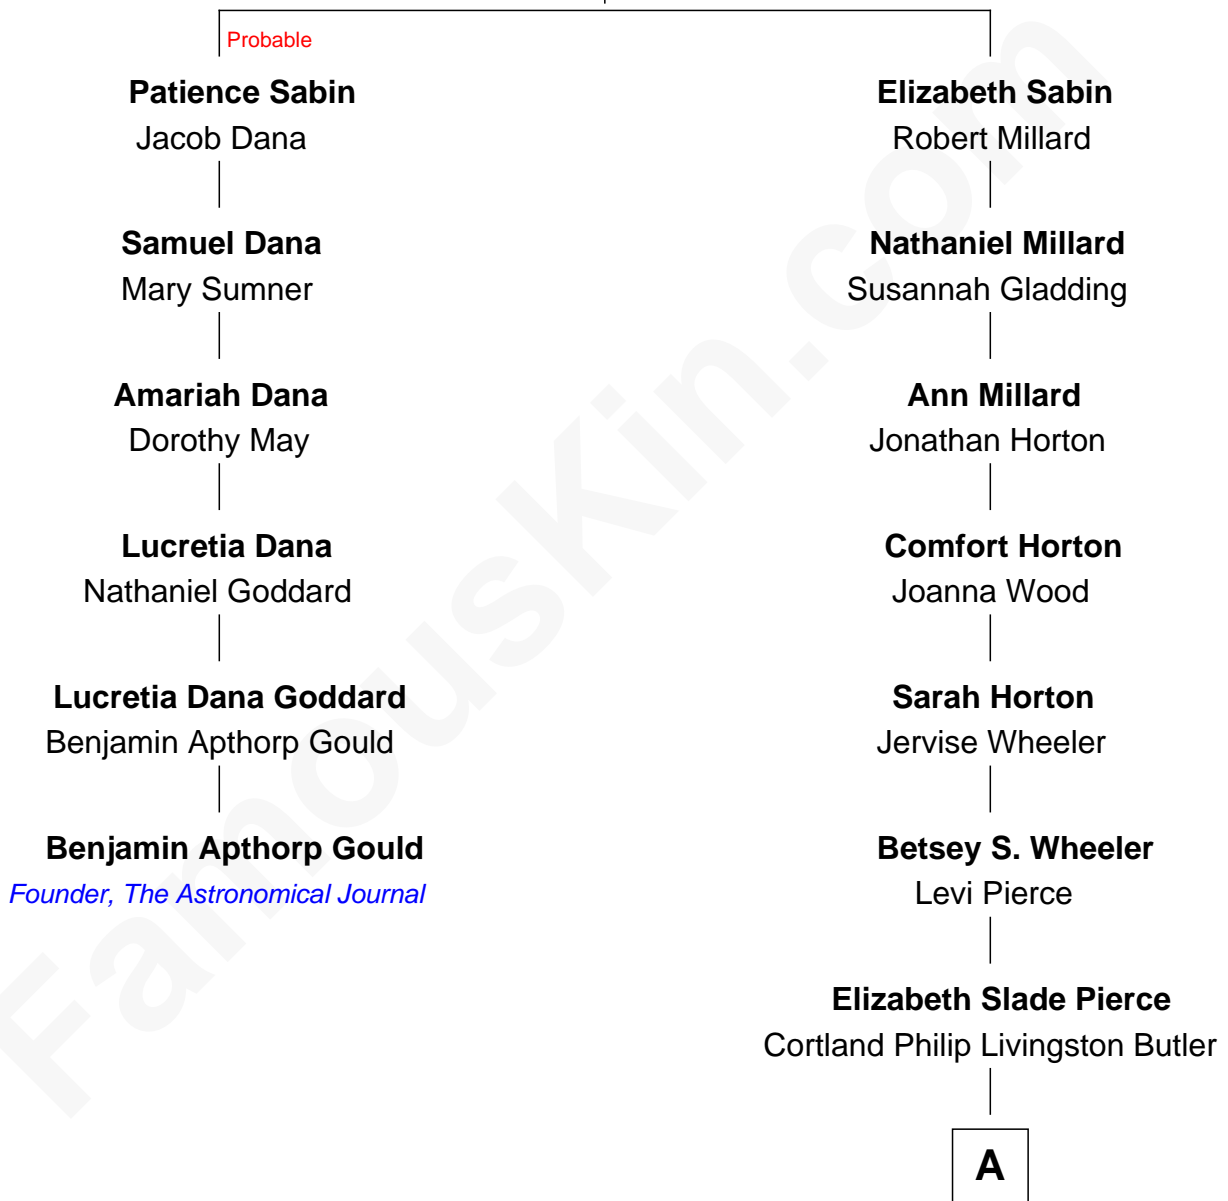

## Relationship Chart of Benjamin Apthorp Gould

Founder of *The Astronomical Journal*

5th cousin 6 times removed of

**Jonathan Bush**

Co-founder and CEO of *athenahealth*

**William Sabin**

----- Wright

**A**

—  
**Mary Elizabeth Butler**  
Robert Emmet Sheldon

—  
**Flora Sheldon**  
Samuel Prescott Bush

—  
**Prescott Sheldon Bush**  
Dorothy Wear Walker

—  
**Jonathan James Bush**  
Josephine Colwell Bradley