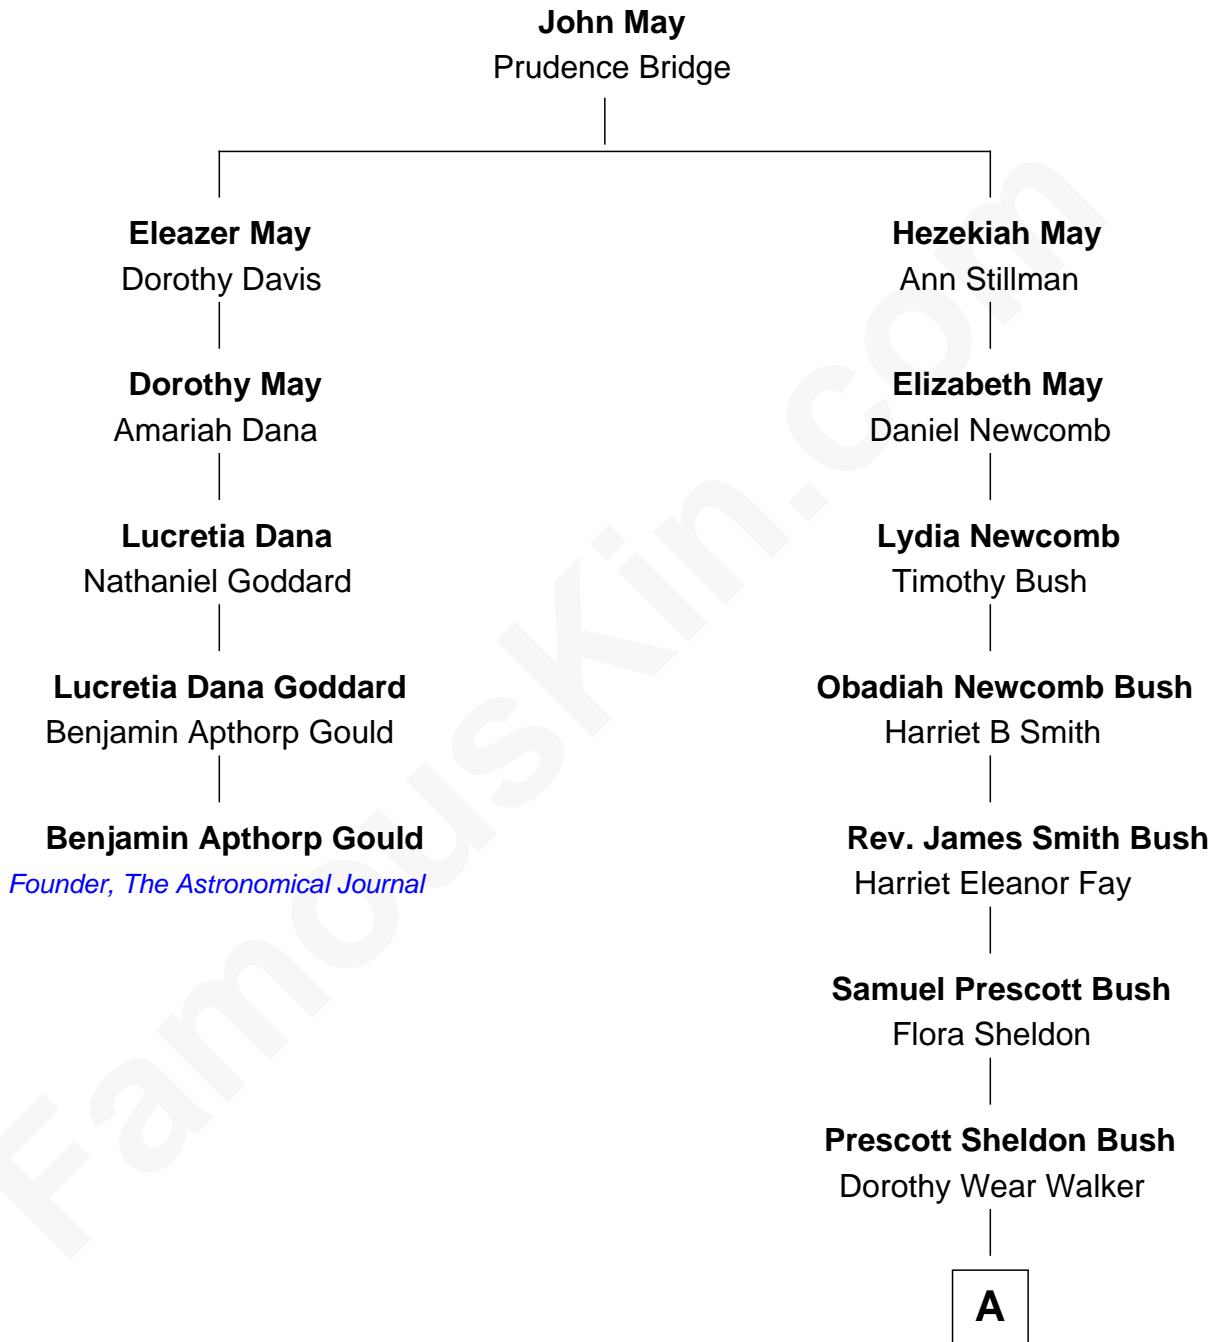

FamousKin.com

Relationship Chart of Benjamin Apthorp Gould

Founder of *The Astronomical Journal*

4th cousin 4 times removed of

Jonathan Bush

Co-founder and CEO of *athenahealth*

A

Jonathan James Bush
Josephine Colwell Bradley

Jonathan Bush
Co-founder and CEO of athenahealth

FamousKin.com