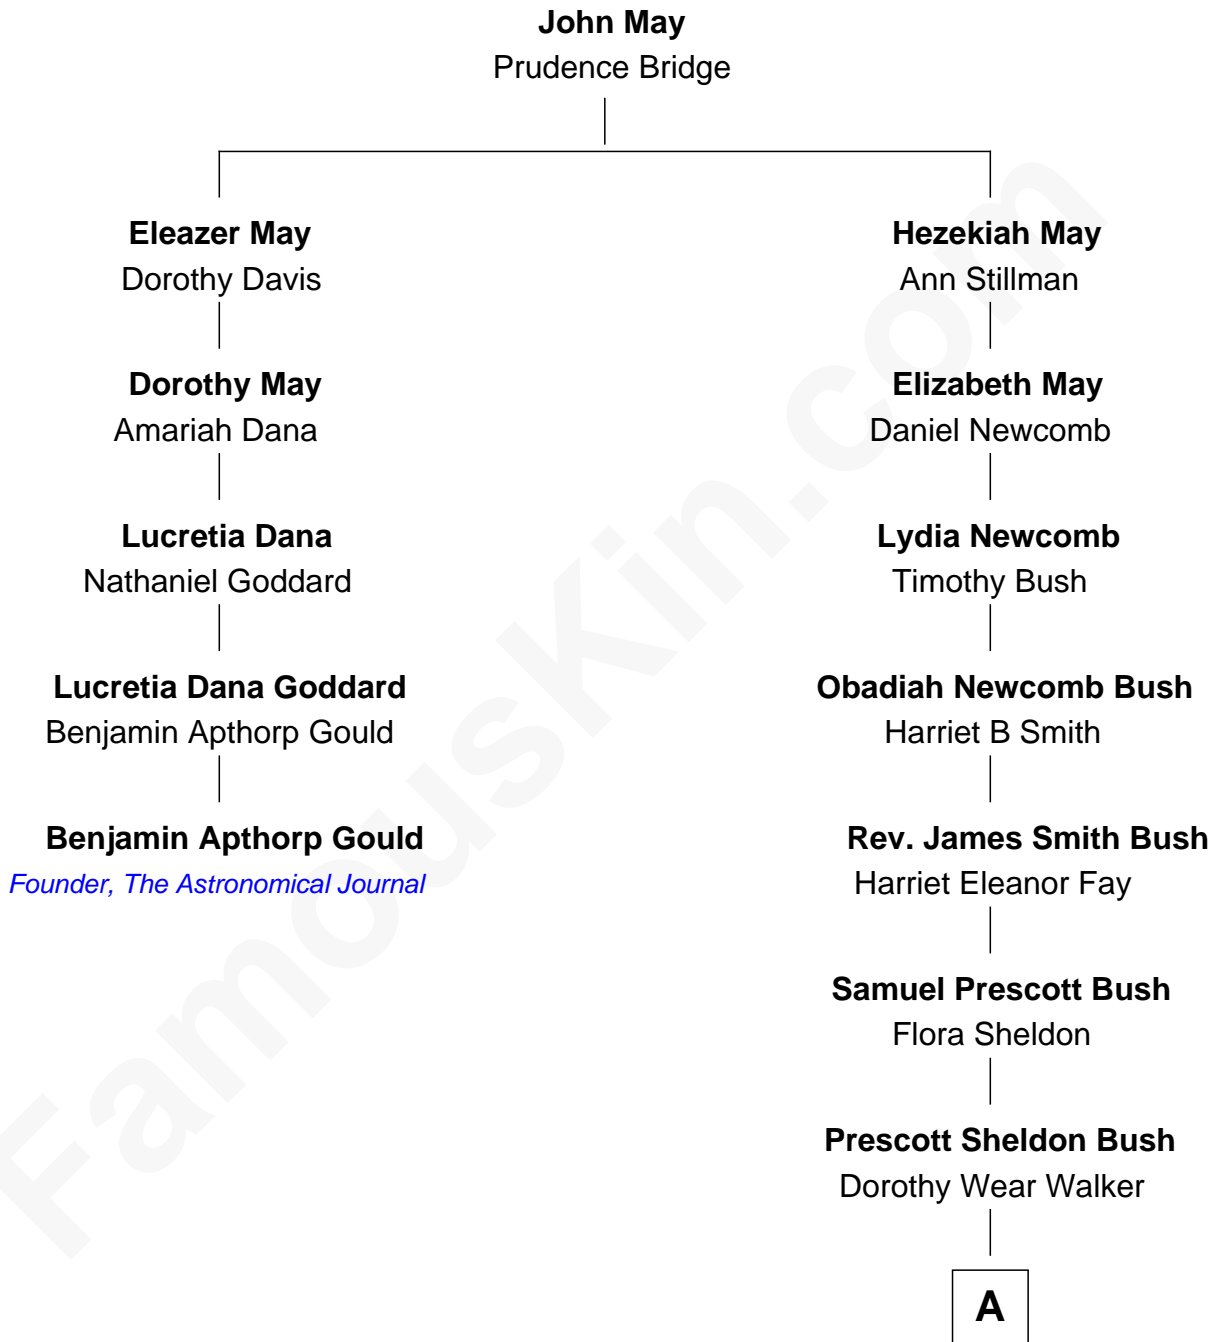

**FamousKin.com**  
**Relationship Chart of**  
**Benjamin Apthorp Gould**  
*Founder of The Astronomical Journal*

4th cousin 4 times removed of

**Billy Bush**  
*TV Personality and Host*

A

Jonathan James Bush  
Josephine Colwell Bradley

Billy Bush  
*TV Personality and Host*

FamousKin.com