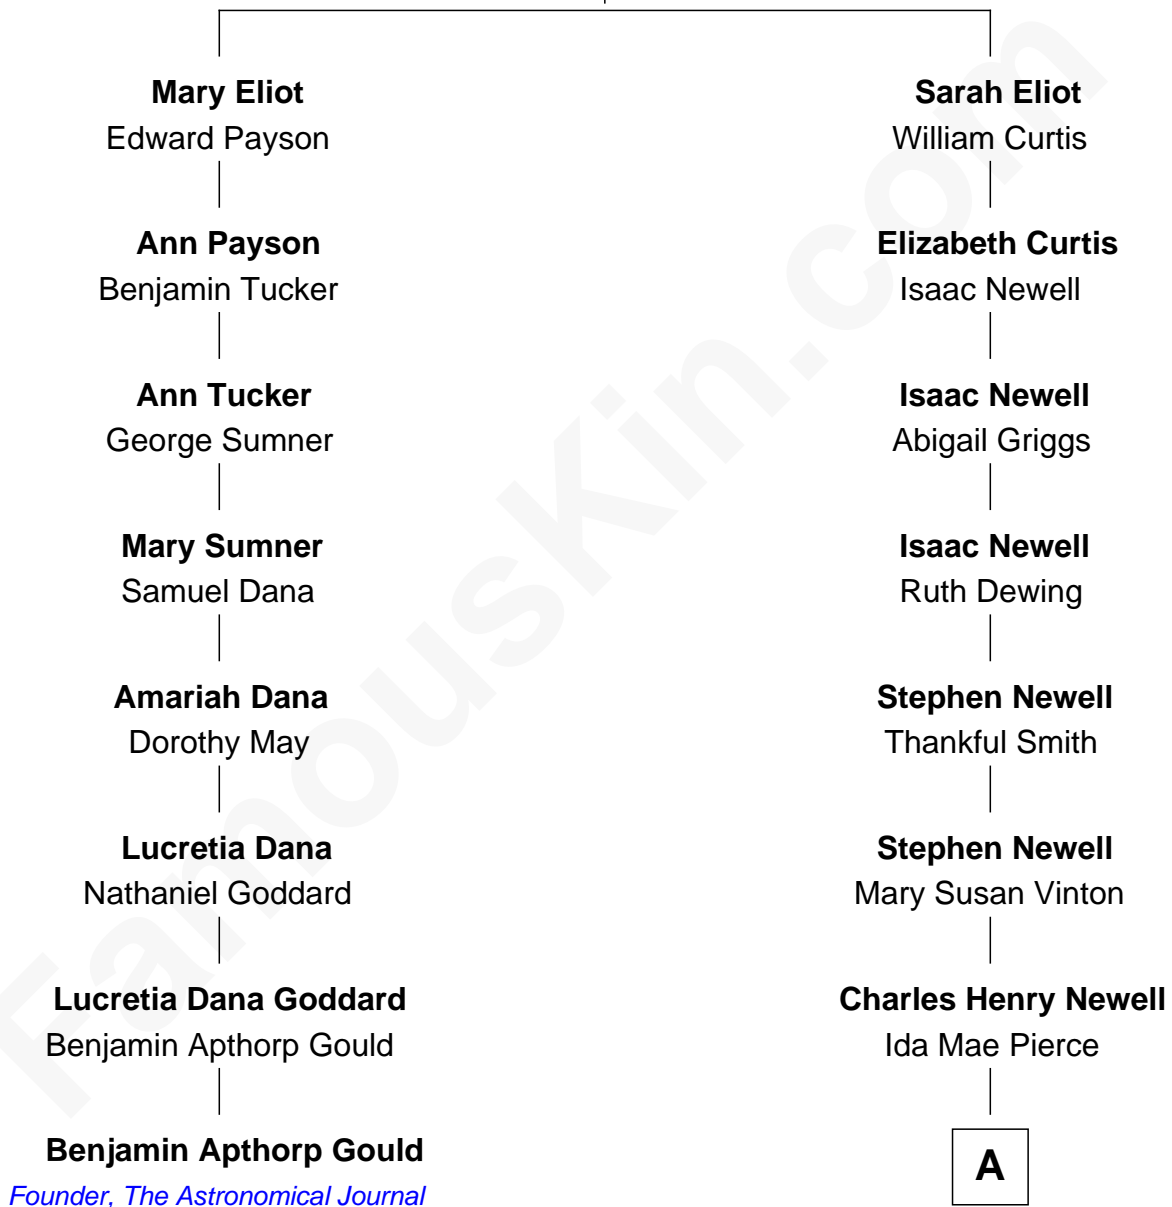

**FamousKin.com**  
**Relationship Chart of**  
**Benjamin Apthorp Gould**  
*Founder of The Astronomical Journal*

**7th cousin 2 times removed of**  
**Tyne Daly**  
*Movie, Television, and Stage Actress*

**Bennett Eliot**  
 Lettice Alger

A

Rev. John Pierce Newell

Maria Hope St. Clair

Mary Hope Newell

James Firman Daly

**Tyne Daly**

*Movie, Television, and Stage Actress*