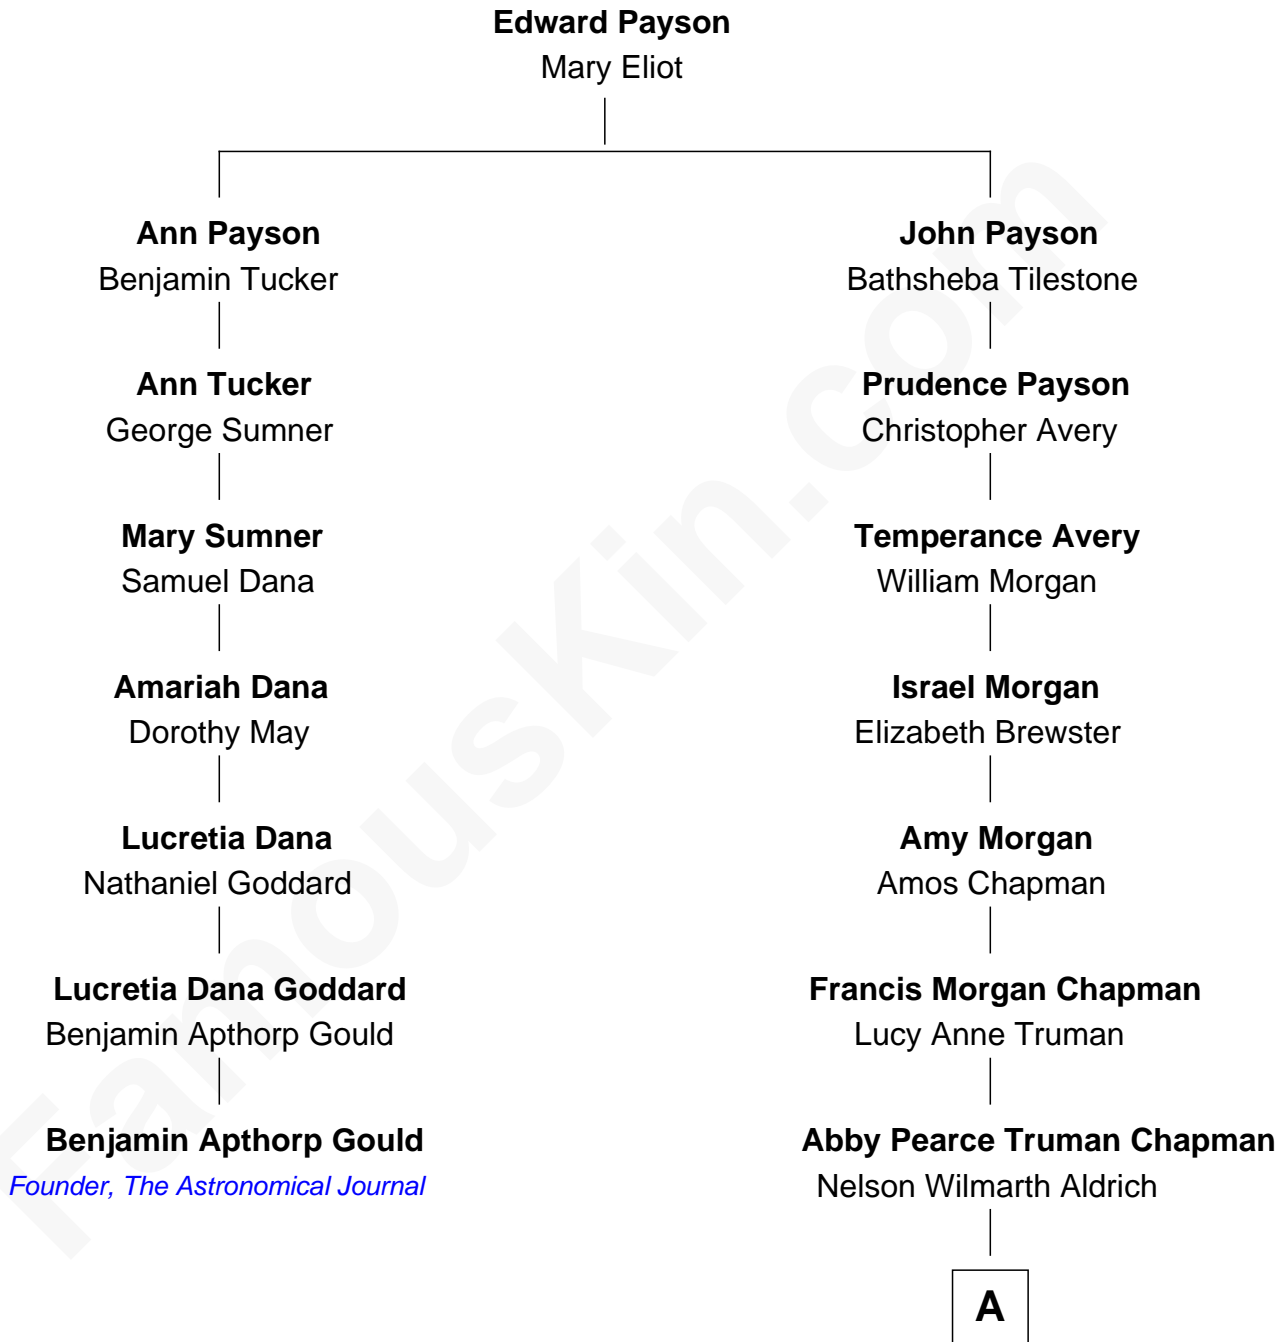

FamousKin.com
Relationship Chart of
Benjamin Apthorp Gould
Founder of The Astronomical Journal

6th cousin 2 times removed of

Nelson Rockefeller
41st U.S. Vice-President

A

Abby Greene Aldrich
John Davison Rockefeller

Nelson Rockefeller
41st U.S. Vice-President

FamousKin.com