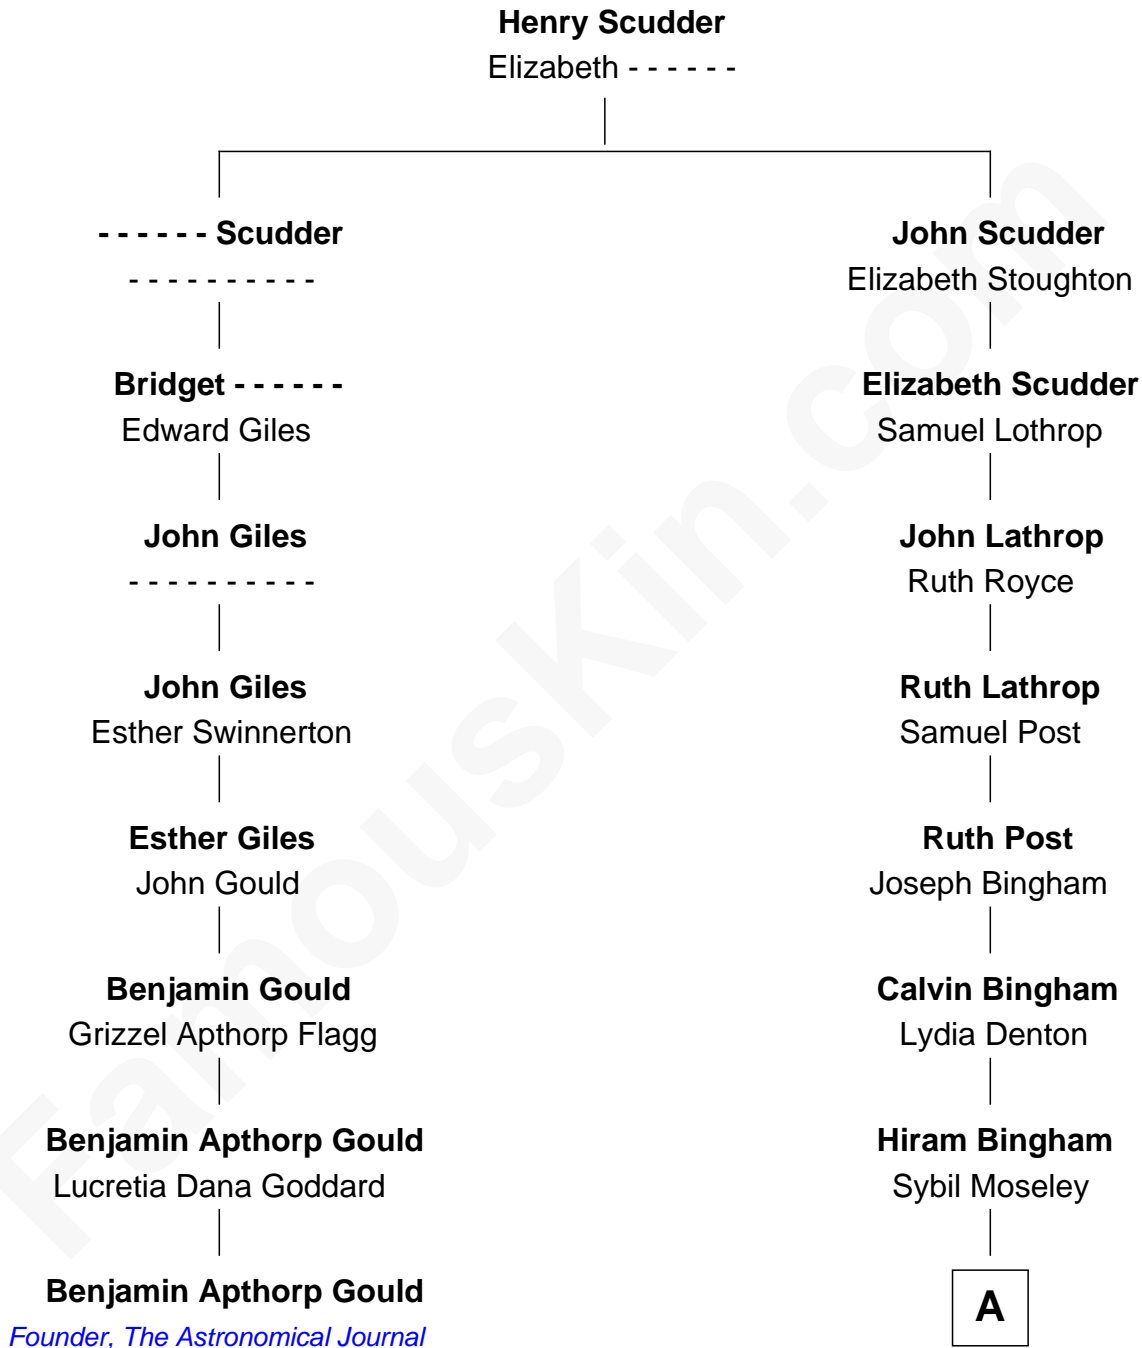

FamousKin.com
Relationship Chart of
Benjamin Apthorp Gould
Founder of The Astronomical Journal

7th cousin 1 time removed of

Hiram Bingham
69th Governor of Connecticut

A

Rev. Dr. Hiram Bingham
Minerva Clarissa Brewster

Hiram Bingham
69th Governor of Connecticut

FamousKin.com