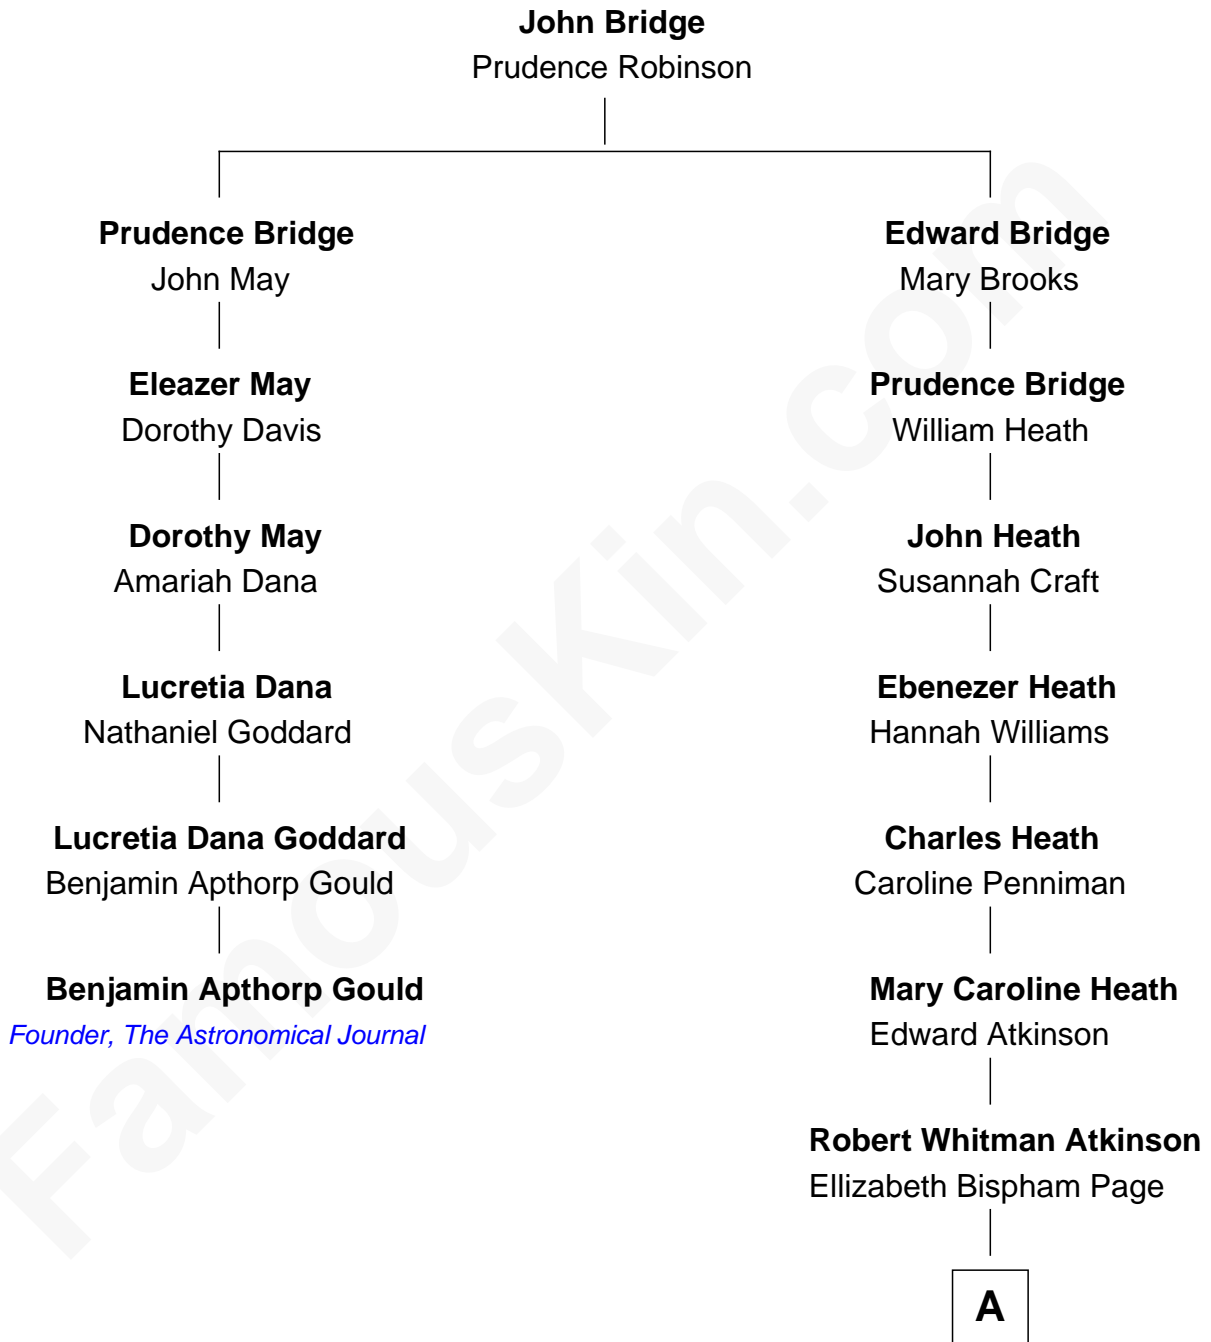

FamousKin.com
Relationship Chart of
Benjamin Apthorp Gould
Founder of The Astronomical Journal

5th cousin 3 times removed of

Sam Waterston
Stage, TV and Movie Actor

A

Alice Tucker Atkinson
George Chychele Waterston

Sam Waterston
Stage, TV and Movie Actor

FamousKin.com