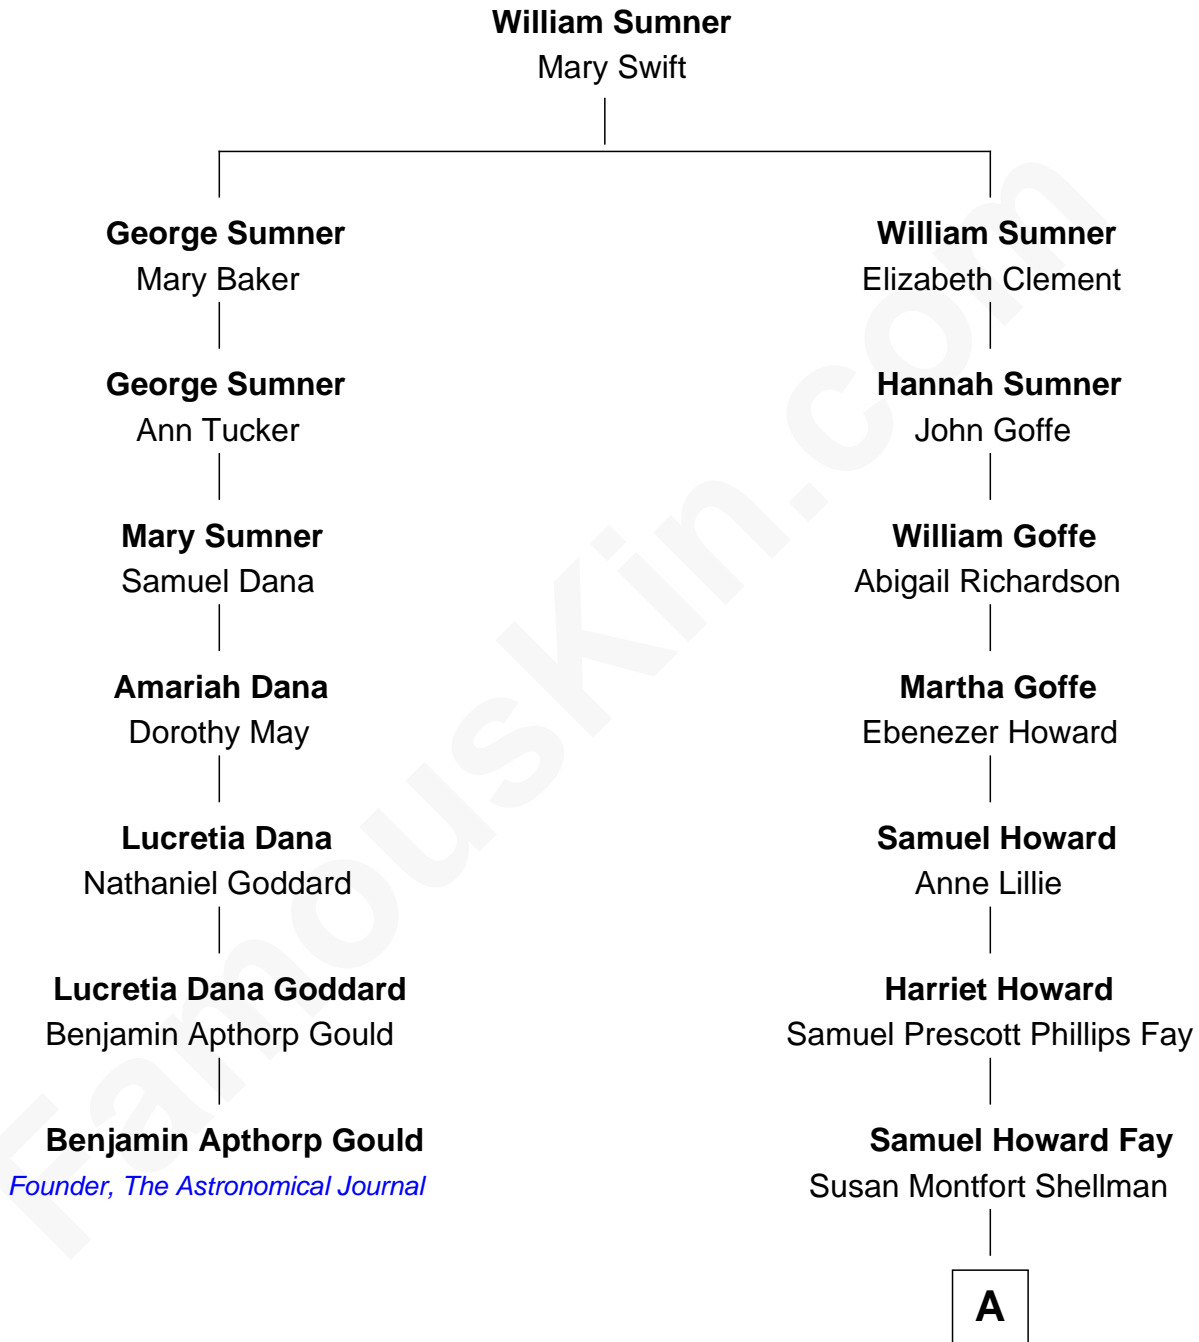

FamousKin.com
Relationship Chart of
Benjamin Apthorp Gould
Founder of The Astronomical Journal

6th cousin 4 times removed of

George H. W. Bush
41st U.S. President

A

—
Harriet Eleanor Fay
Rev. James Smith Bush

—
Samuel Prescott Bush
Flora Sheldon

—
Prescott Sheldon Bush
Dorothy Wear Walker

—
George H. W. Bush
41st U.S. President

FamousKin.com