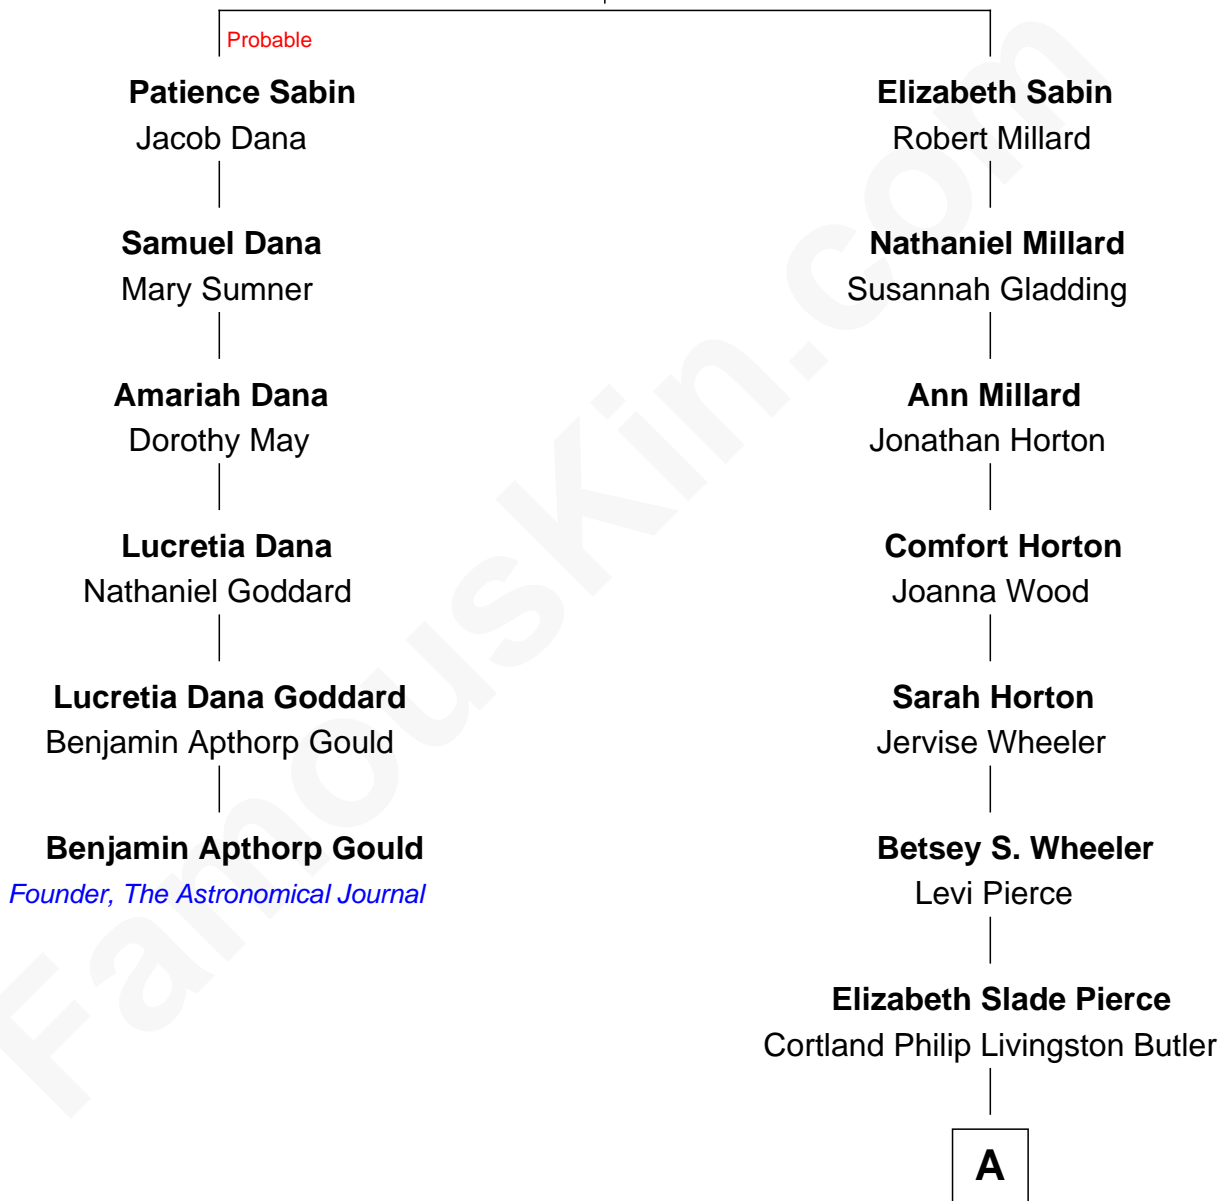

FamousKin.com
Relationship Chart of
Benjamin Apthorp Gould
Founder of The Astronomical Journal

5th cousin 6 times removed of

George W. Bush
43rd U.S. President

William Sabin
 ----- Wright

A

|
Mary Elizabeth Butler
Robert Emmet Sheldon

|
Flora Sheldon
Samuel Prescott Bush

|
Prescott Sheldon Bush
Dorothy Wear Walker

|
George Herbert Walker Bush
Barbara Pierce

|
George W. Bush
43rd U.S. President

FamousKin.com