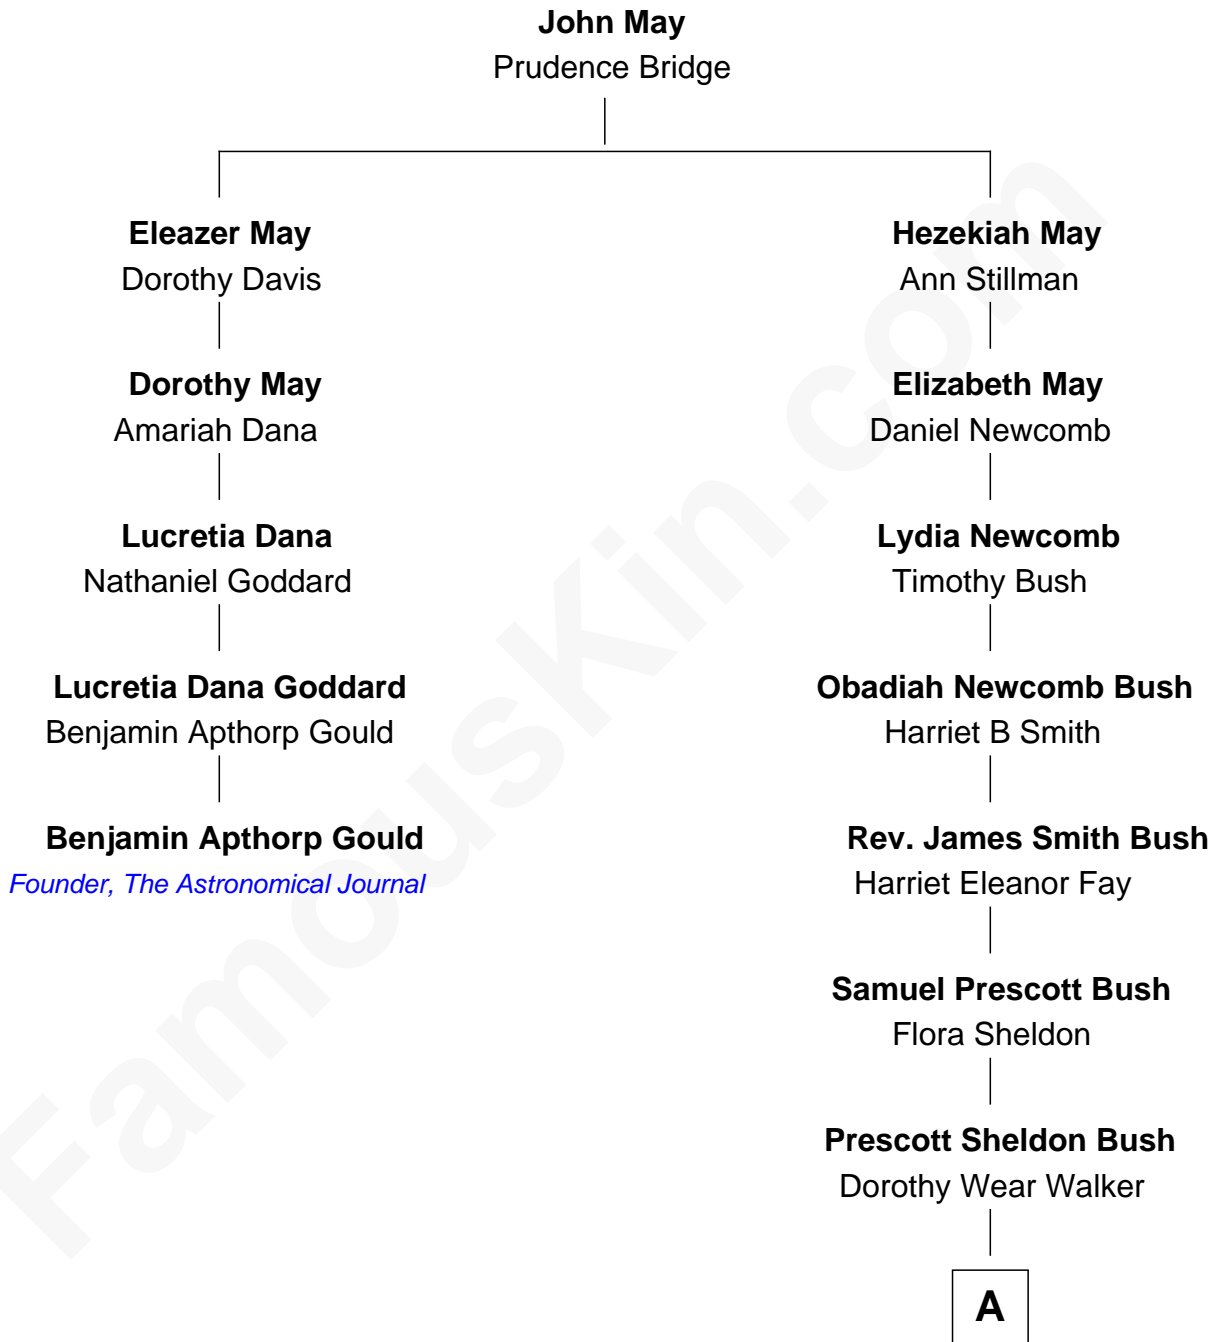

FamousKin.com
Relationship Chart of
Benjamin Apthorp Gould
Founder of The Astronomical Journal

4th cousin 4 times removed of

Jeb Bush
43rd Governor of Florida

A

George Herbert Walker Bush

Barbara Pierce

Jeb Bush

43rd Governor of Florida

FamousKin.com