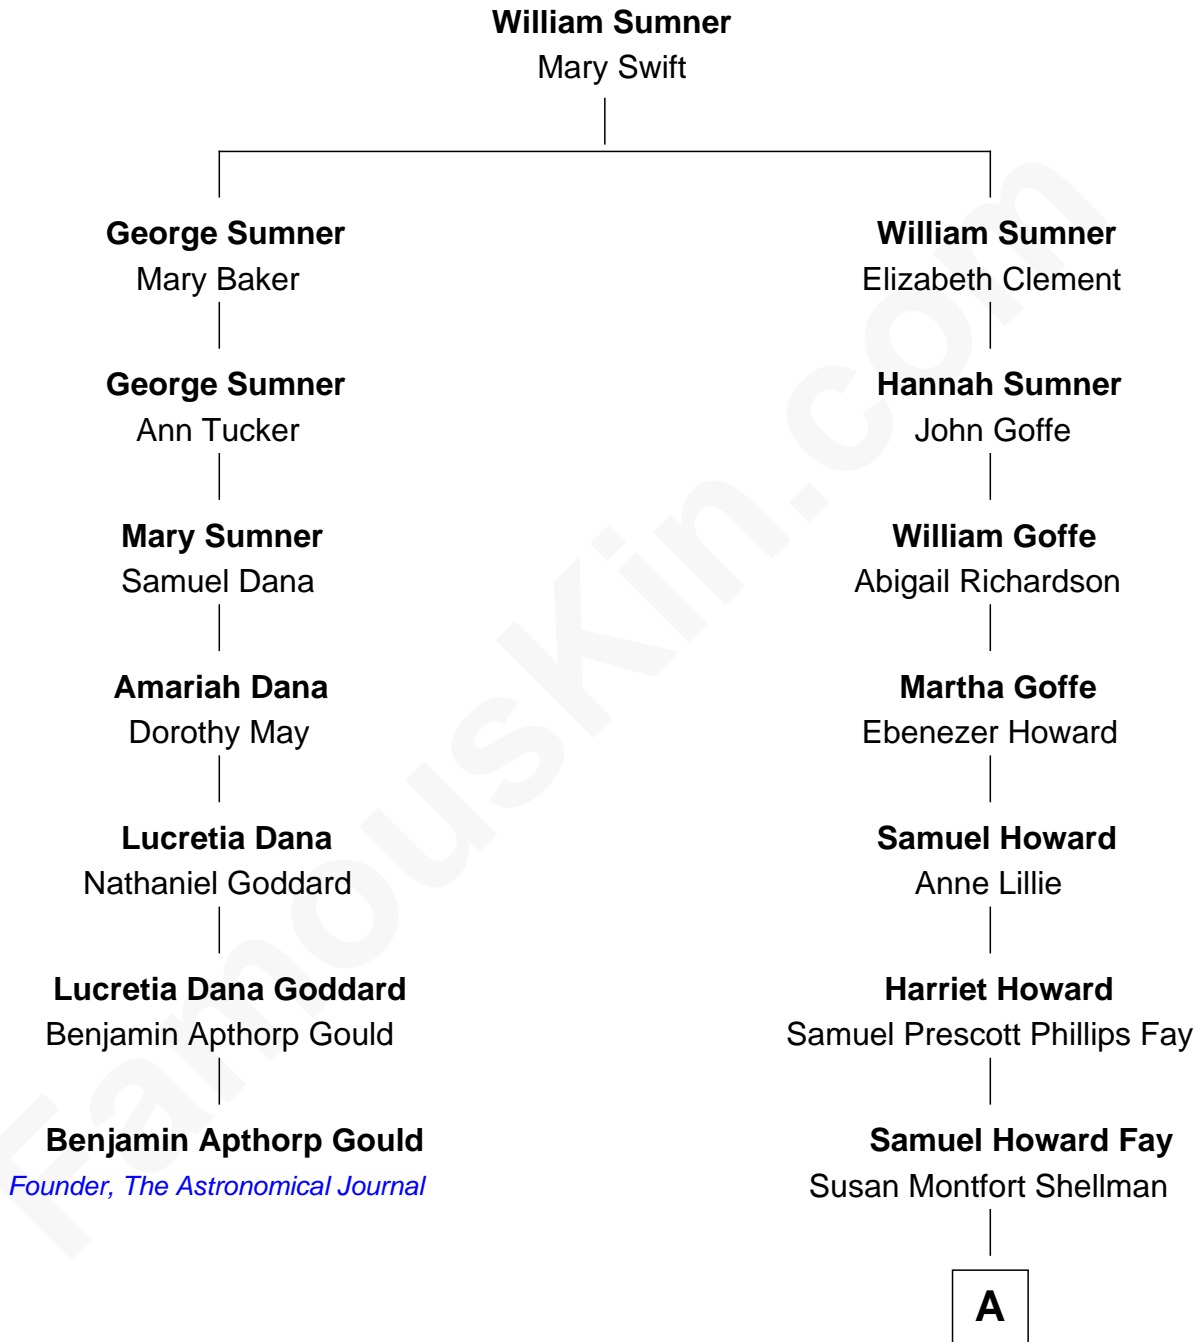

FamousKin.com
Relationship Chart of
Benjamin Apthorp Gould
Founder of The Astronomical Journal

6th cousin 5 times removed of

Jeb Bush

43rd Governor of Florida

A

Harriet Eleanor Fay
Rev. James Smith Bush

Samuel Prescott Bush
Flora Sheldon

Prescott Sheldon Bush
Dorothy Wear Walker

George Herbert Walker Bush
Barbara Pierce

Jeb Bush
43rd Governor of Florida