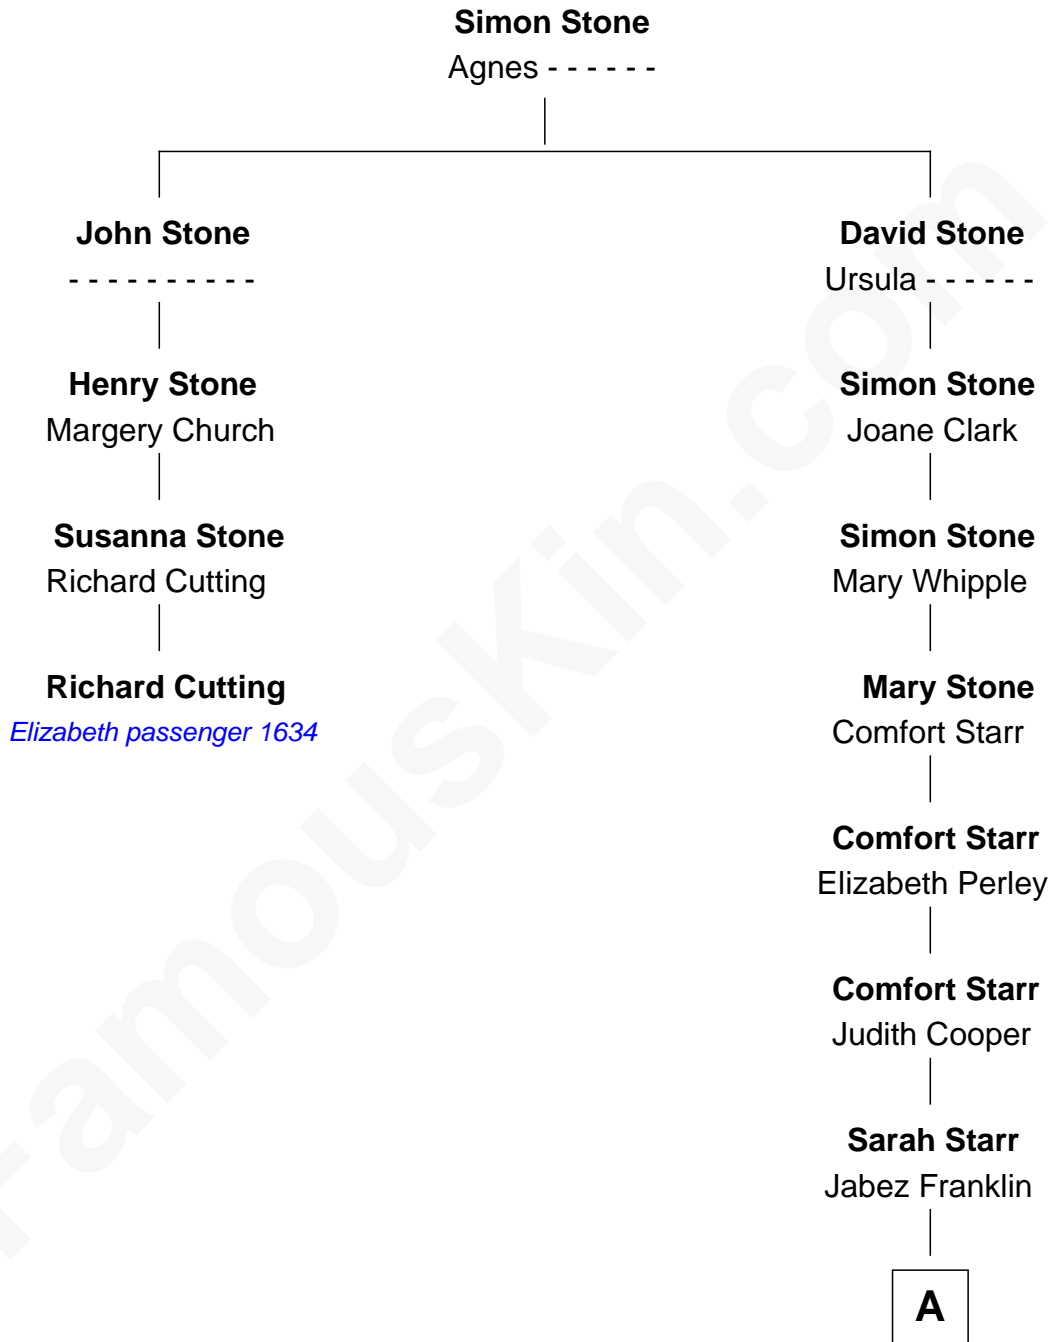

FamousKin.com

Relationship Chart of

Richard Cutting

(c1621/2 - 1695/6) Elizabeth passenger 1634

3rd cousin 9 times removed of

Orson Bean
TV Actor

A

Luther Franklin

Priscilla Pinney

Abigail Pinney Franklin

Hiram Dunlap Moor

Sarah Jane Moor

Don Carlos Pollard

Dallas Frank Pollard

Katharine Putnam Ainsworth

Marion Ainsworth Pollard

George Frederick Burrows

Orson Bean

TV Actor