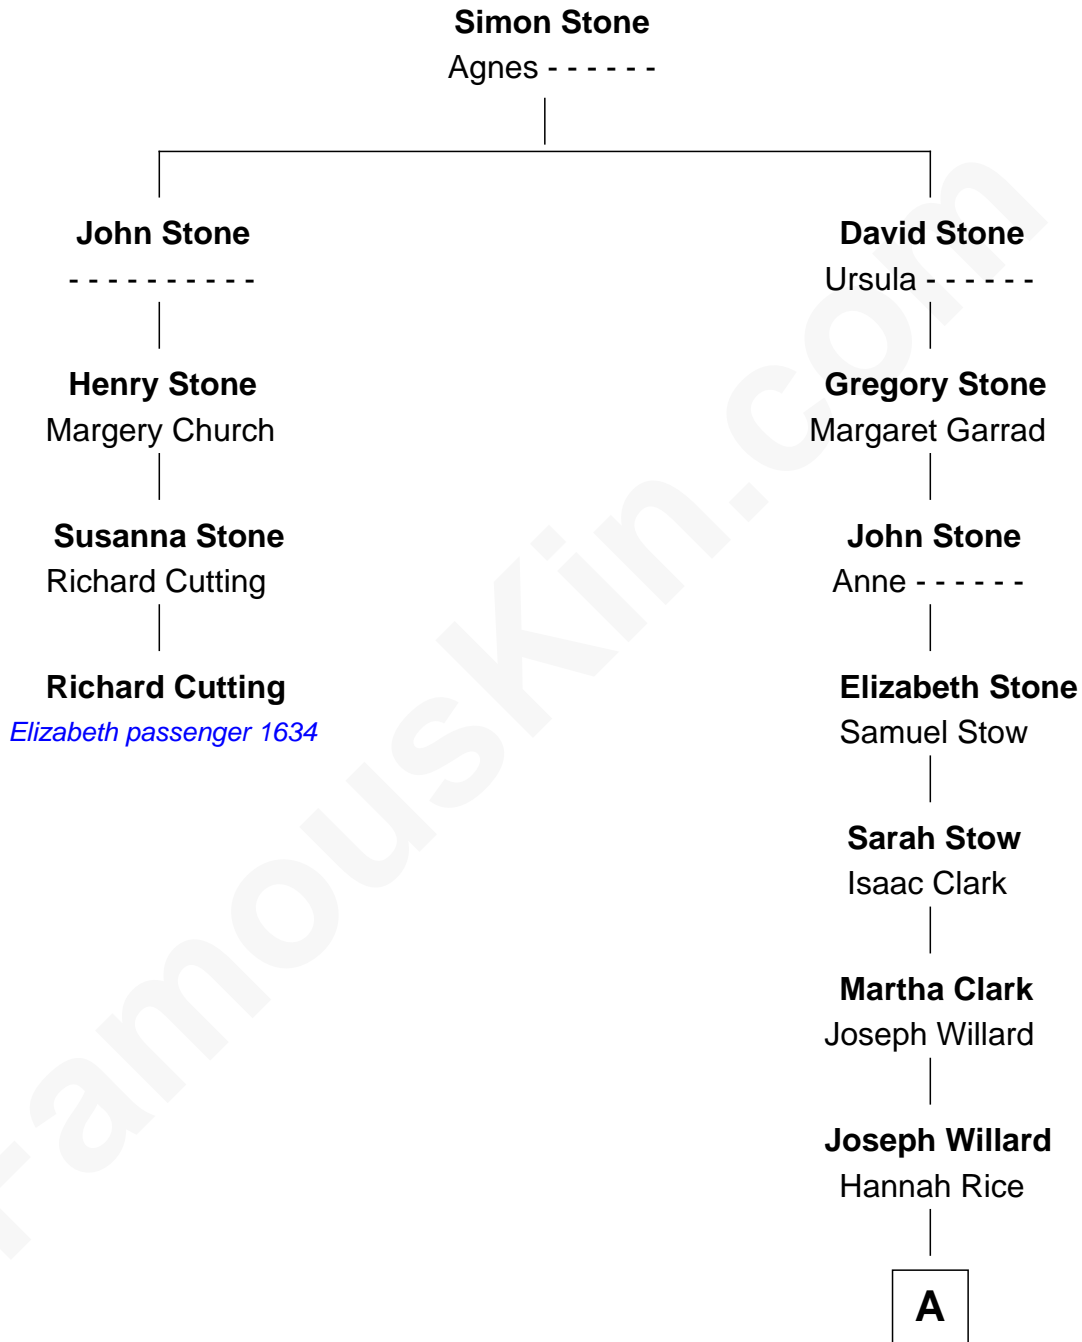

FamousKin.com

Relationship Chart of

Richard Cutting

(c1621/2 - 1695/6) Elizabeth passenger 1634

3rd cousin 8 times removed of

Ezra Pound

Expatriate American Poet and Critic

A

|
Virtue Willard
David Wadsworth

|
Mary Wadsworth
Hiram Parker

|
Mary Wadsworth Parker
Harding Weston

|
Isabel Weston
Homer Loomis Pound

|
Ezra Pound
Poet and Critic