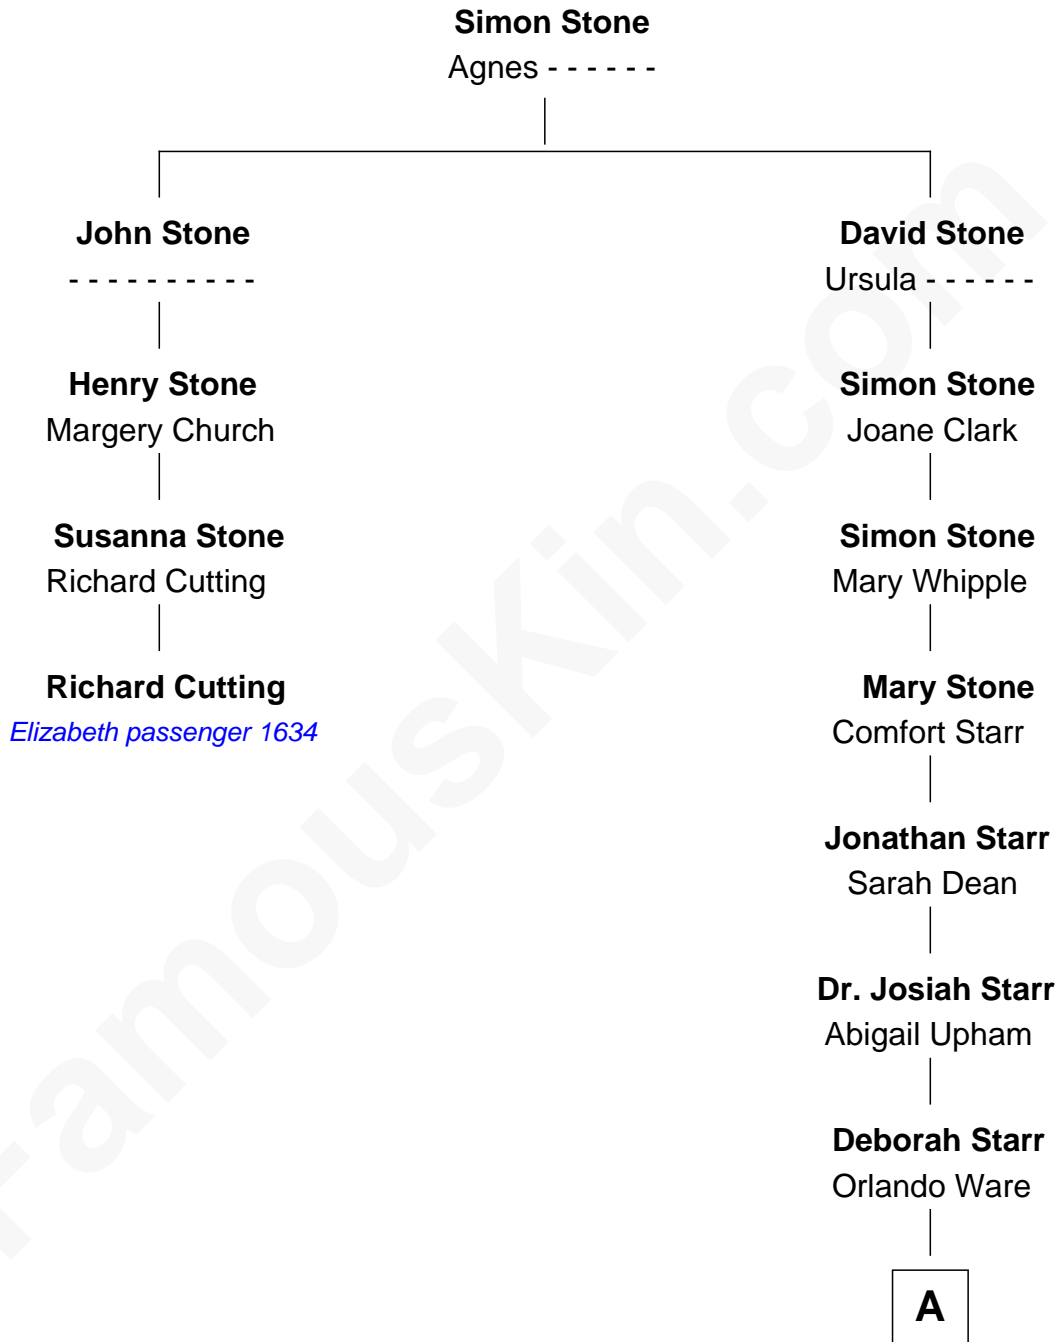

FamousKin.com Relationship Chart of

Richard Cutting

(c1621/2 - 1695/6) *Elizabeth passenger 1634*

3rd cousin 7 times removed of

Margaret Mead

Cultural Anthropologist

A

—
Emily Ware

James Pecker Fogg

—
James Leland Fogg

Elizabeth Bogart Lockwood

—
Emily Fogg

Edward Sherwood Mead

—
Margaret Mead

Cultural Anthropologist

FamousKin.com