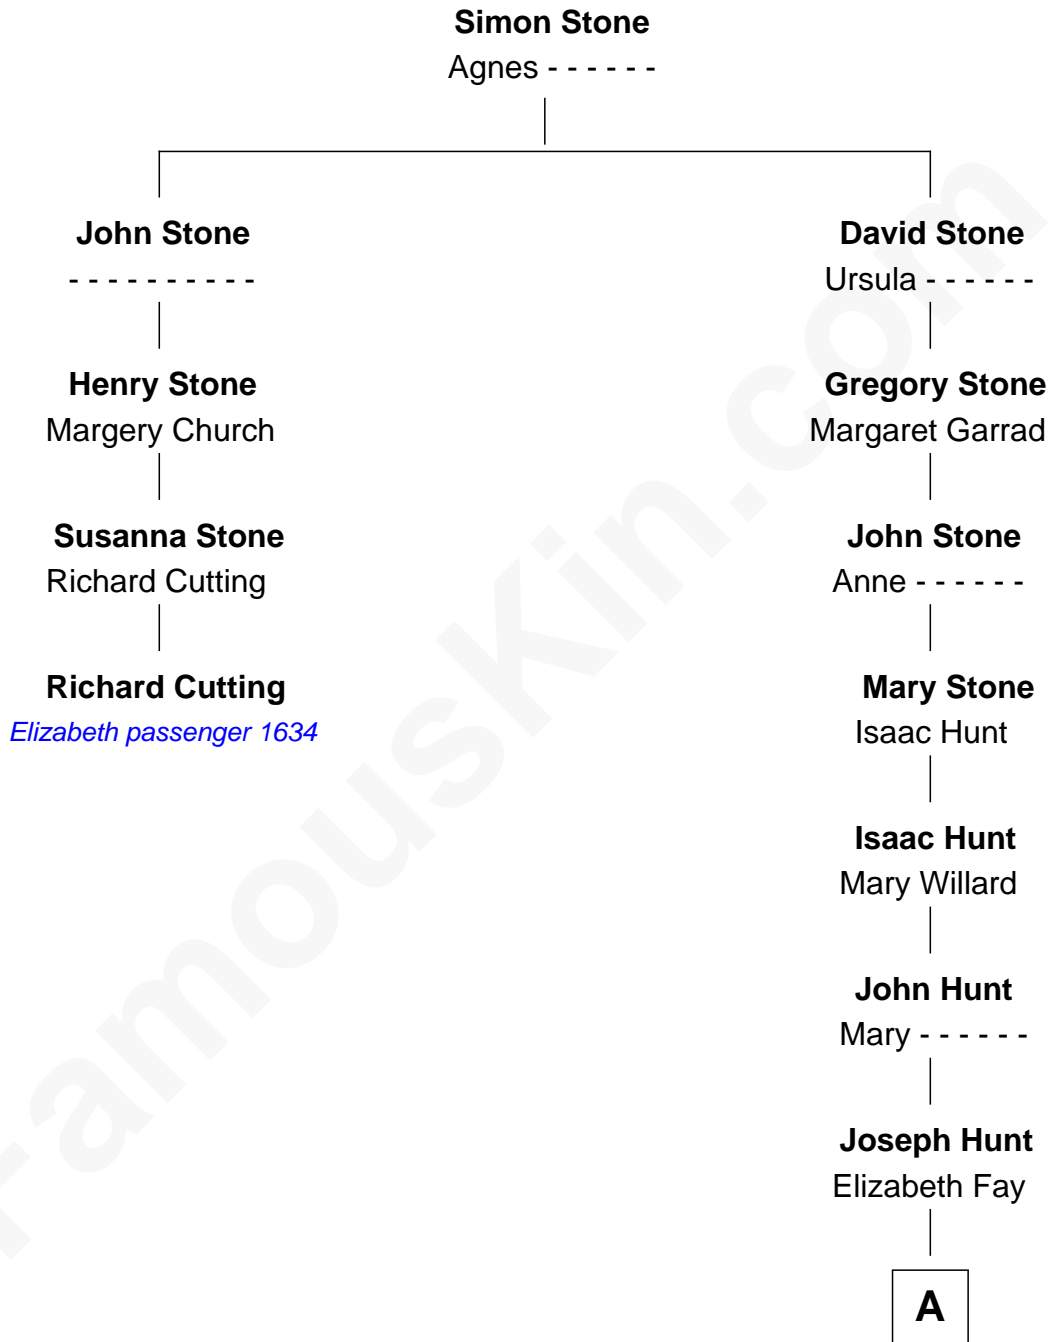

## Relationship Chart of

### Richard Cutting

(c1621/2 - 1695/6) Elizabeth passenger 1634

3rd cousin 11 times removed of

**Ava Michelle**

Model and Actress

**A**

**John Palmer Hunt**

Alice Wilkins

**Heman Hunt**

Mahala Julia Safford

**John Jed Hunt**

Anna F. Holyoke

**Flavilla May Hunt**

Charles Thompson Gray

**Ruth Marion Gray**

George William Cota