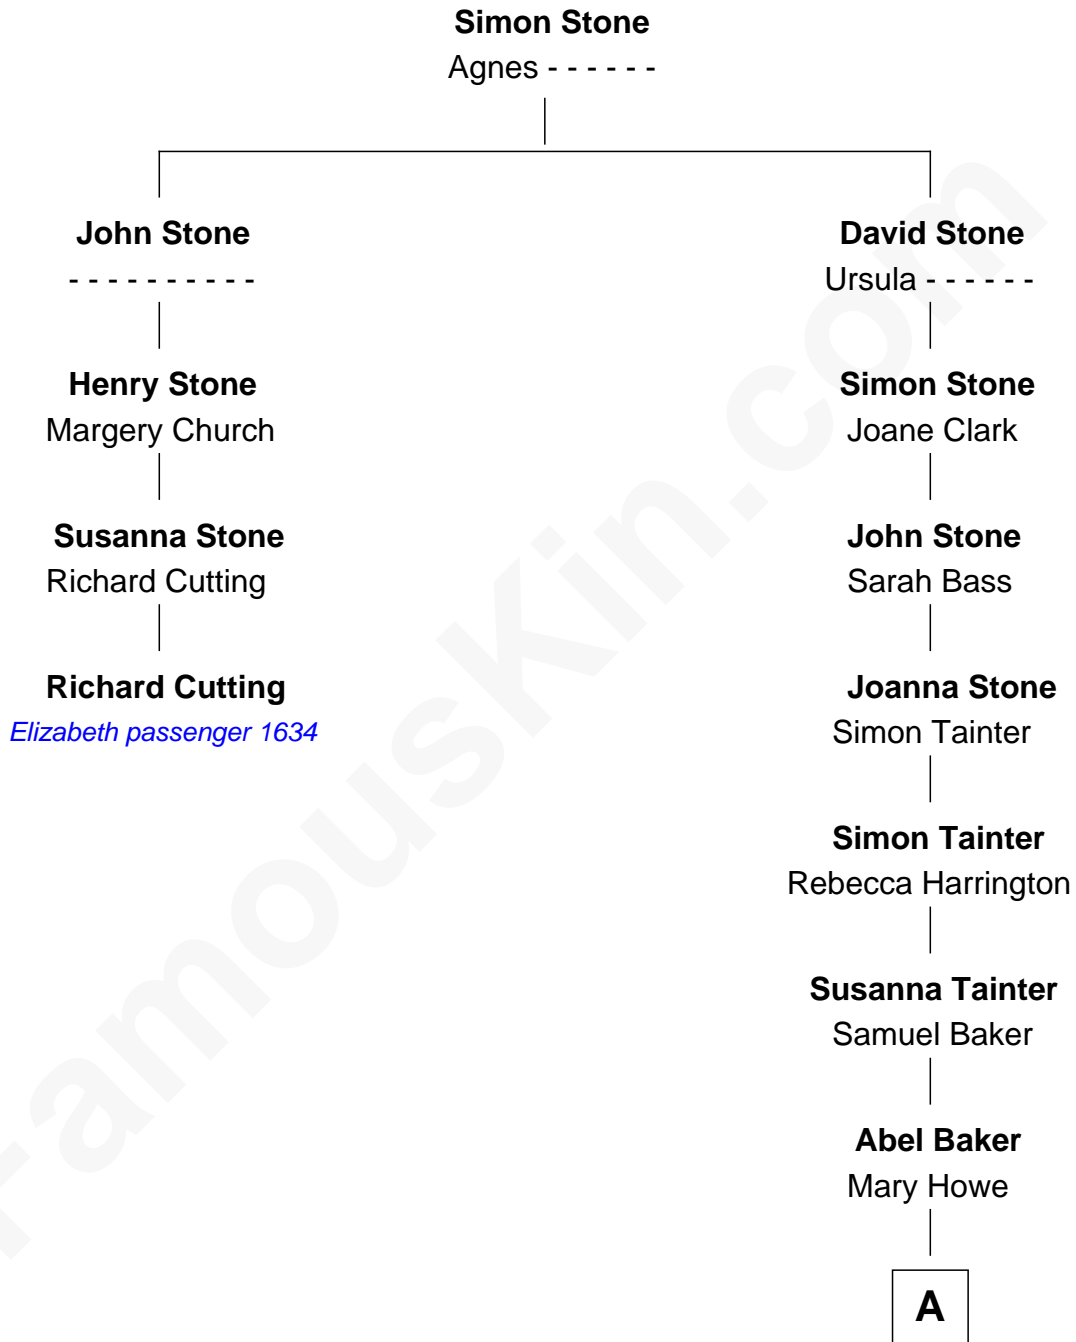

# FamousKin.com Relationship Chart of

**Richard Cutting**

(c1621/2 - 1695/6) *Elizabeth passenger 1634*

3rd cousin 5 times removed of

**Nathaniel B. Baker**

24th Governor of New Hampshire

A

Abel Baker  
Nancy Bradley

Nathaniel B. Baker  
*24th Governor of New Hampshire*

FamousKin.com