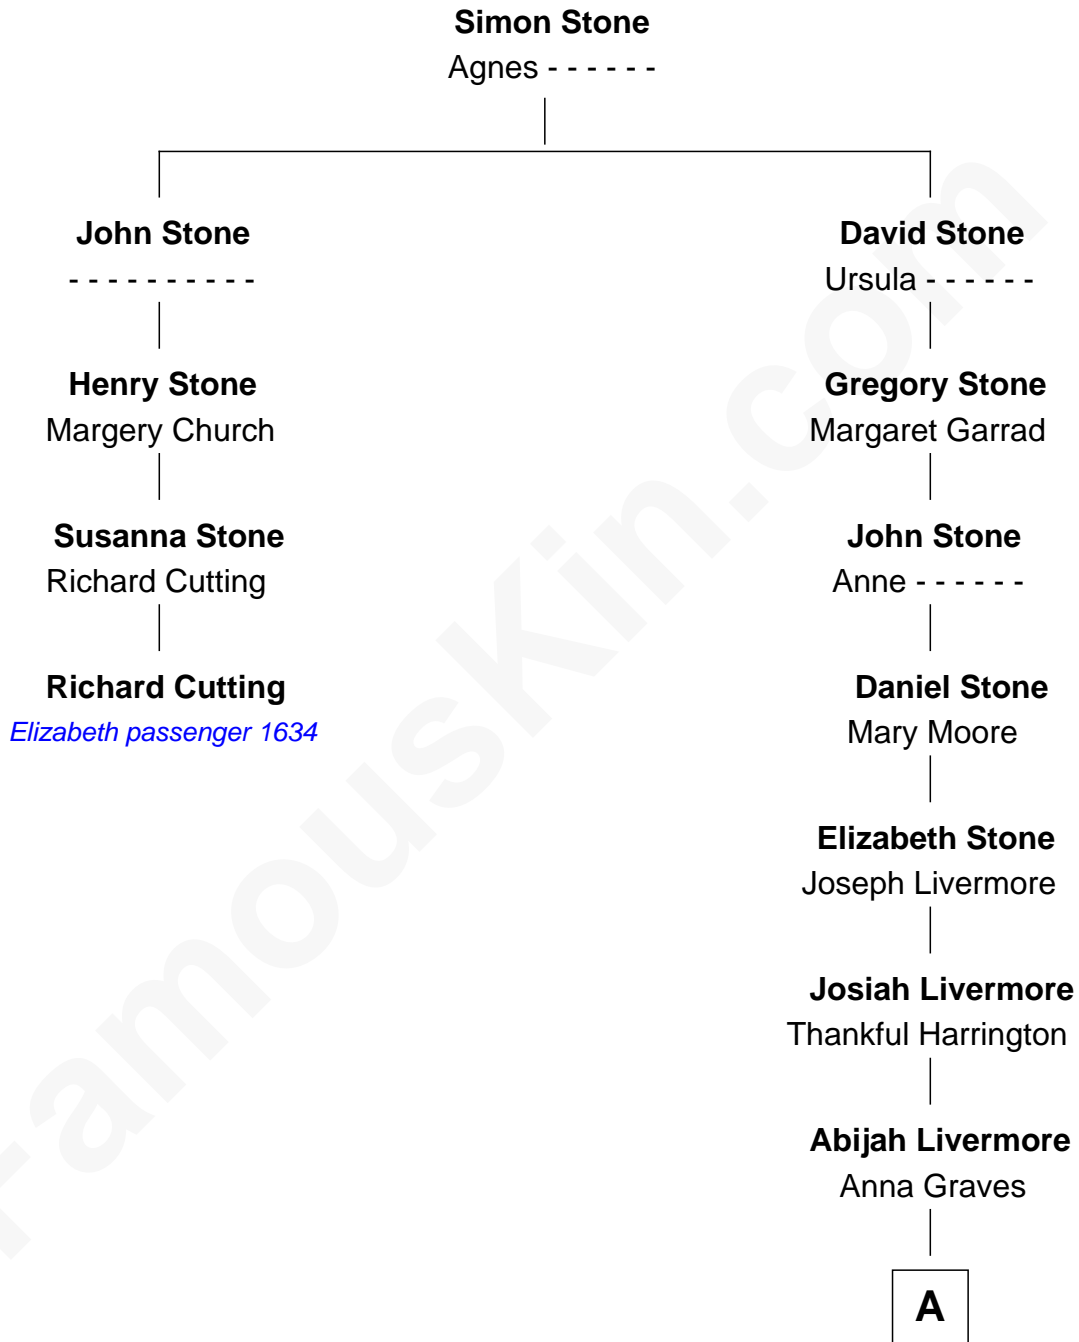

FamousKin.com Relationship Chart of

Richard Cutting

(c1621/2 - 1695/6) Elizabeth passenger 1634

3rd cousin 8 times removed of

Charles Edward Merrill

Co-Founder of Merrill Lynch & Company

A

Abijah Livermore

Rebecca Hammond

Justice Lot Livermore

Christiana Muzzy

Abigail L. Livermore

Riley Mead Merrill

Dr. Charles Morton Merrill

Octavia Wilson

Charles Edward Merrill