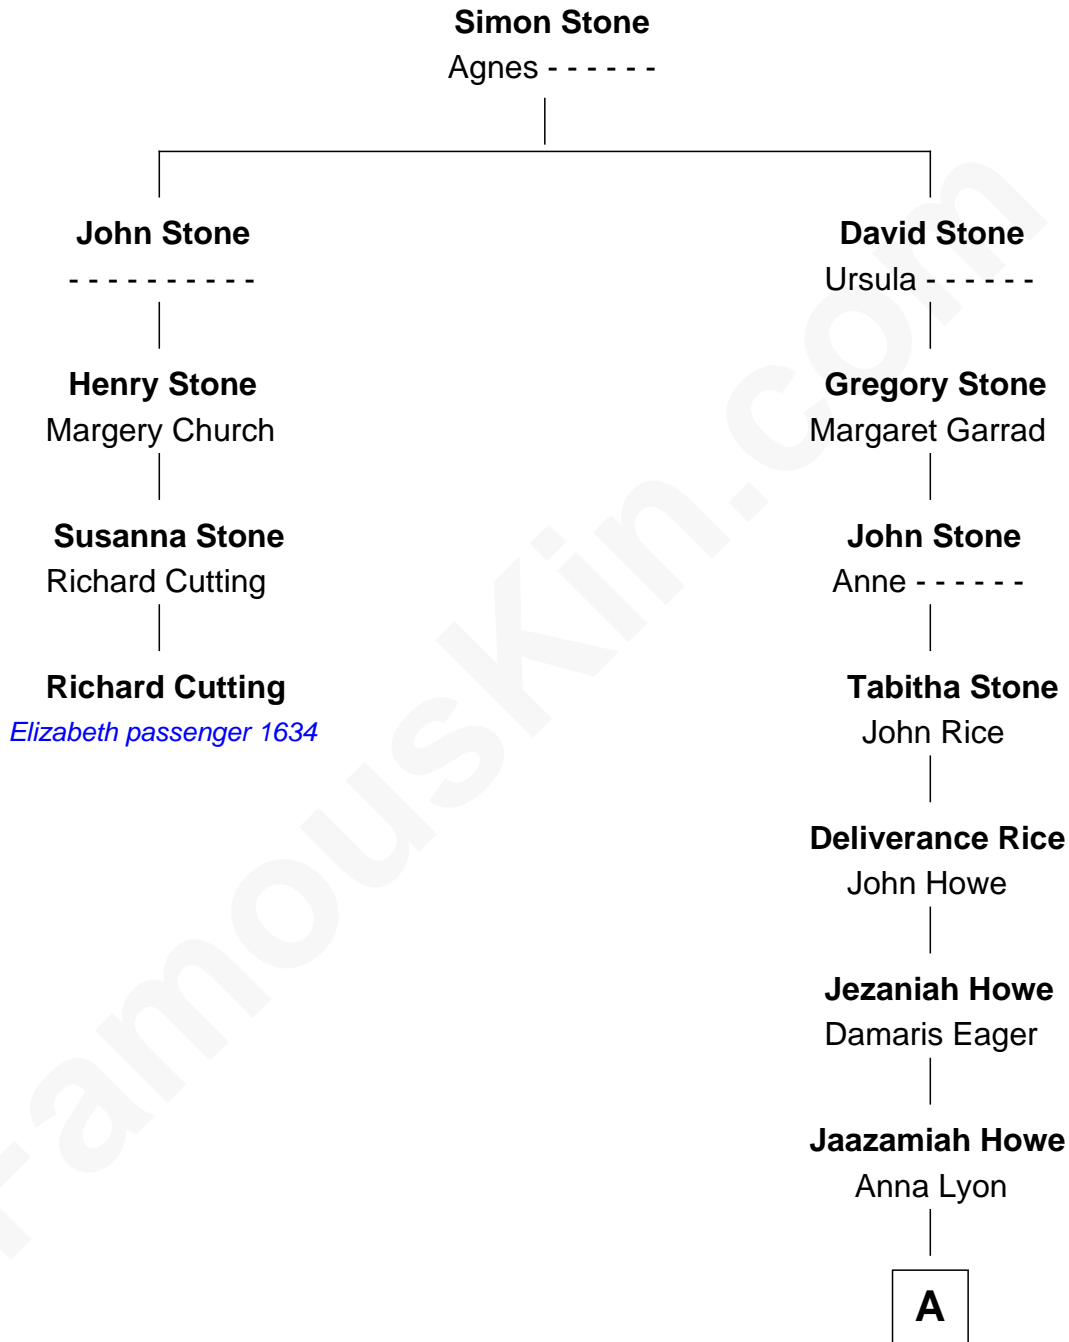

FamousKin.com

Relationship Chart of

Richard Cutting

(c1621/2 - 1695/6) Elizabeth passenger 1634

3rd cousin 9 times removed of

Timothy Leatherman

Founder of Leatherman Tools

A

Jaazamiah Howe

Lois Stevens

Orson Howe

Delinda Button

Charles Howe

Eliza Jane Beasley

Selata Howe

Samuel Lloyd Leatherman