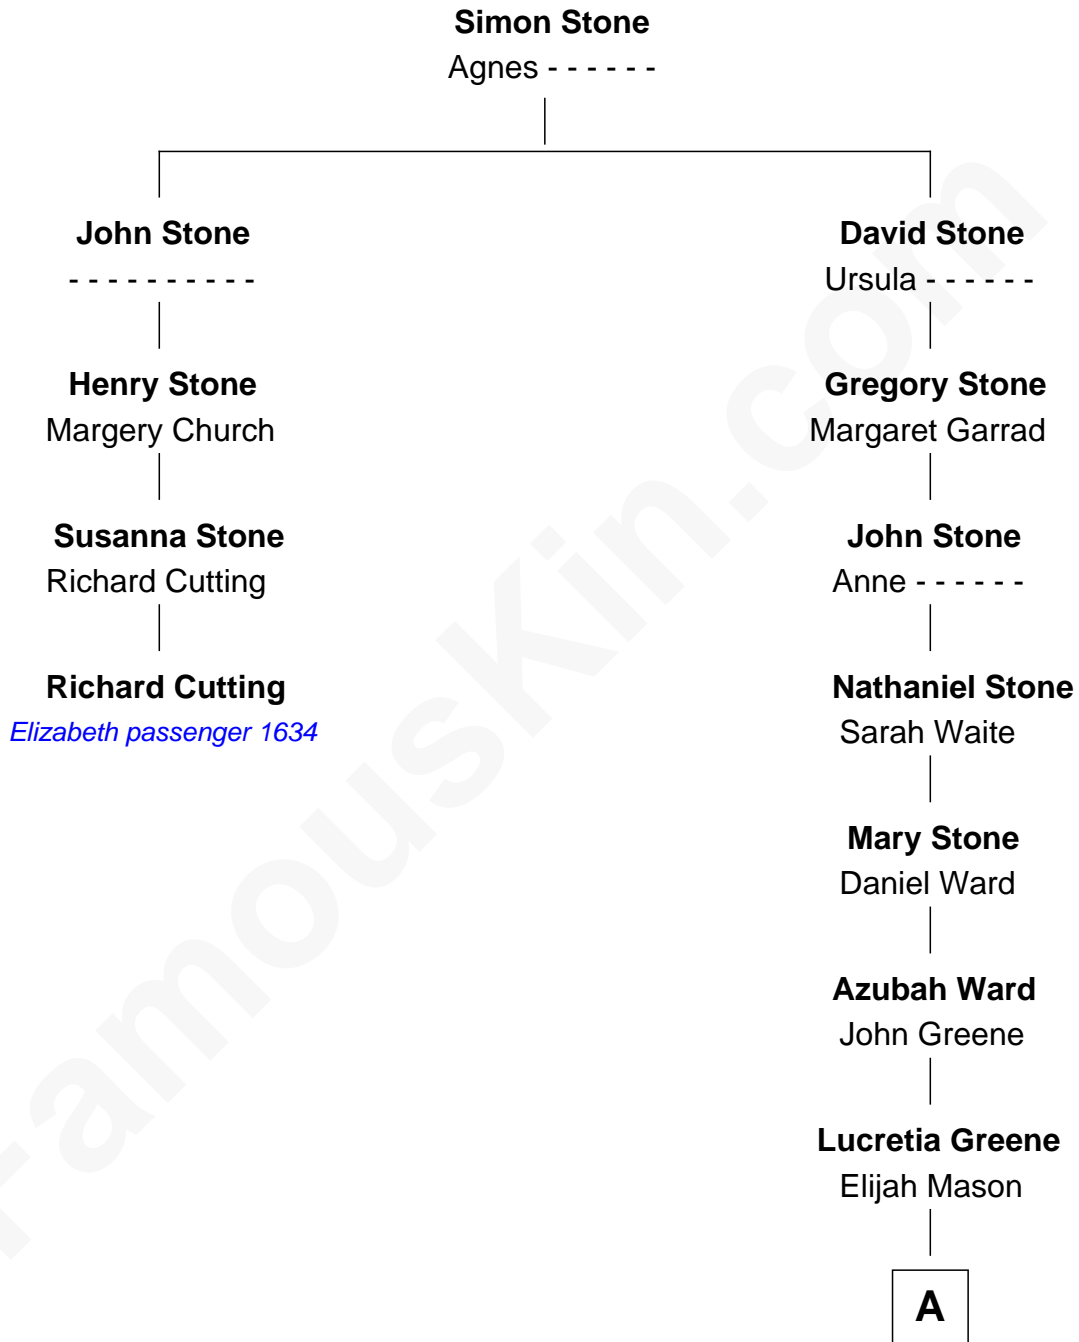

FamousKin.com

Relationship Chart of

Richard Cutting

(c1621/2 - 1695/6) Elizabeth passenger 1634

3rd cousin 5 times removed of

Lucretia (Rudolph) Garfield

First Lady of President James Garfield

A

Arabella Greene Mason

Zebulon Rudolph

Lucretia (Rudolph) Garfield

First Lady of James Garfield

FamousKin.com