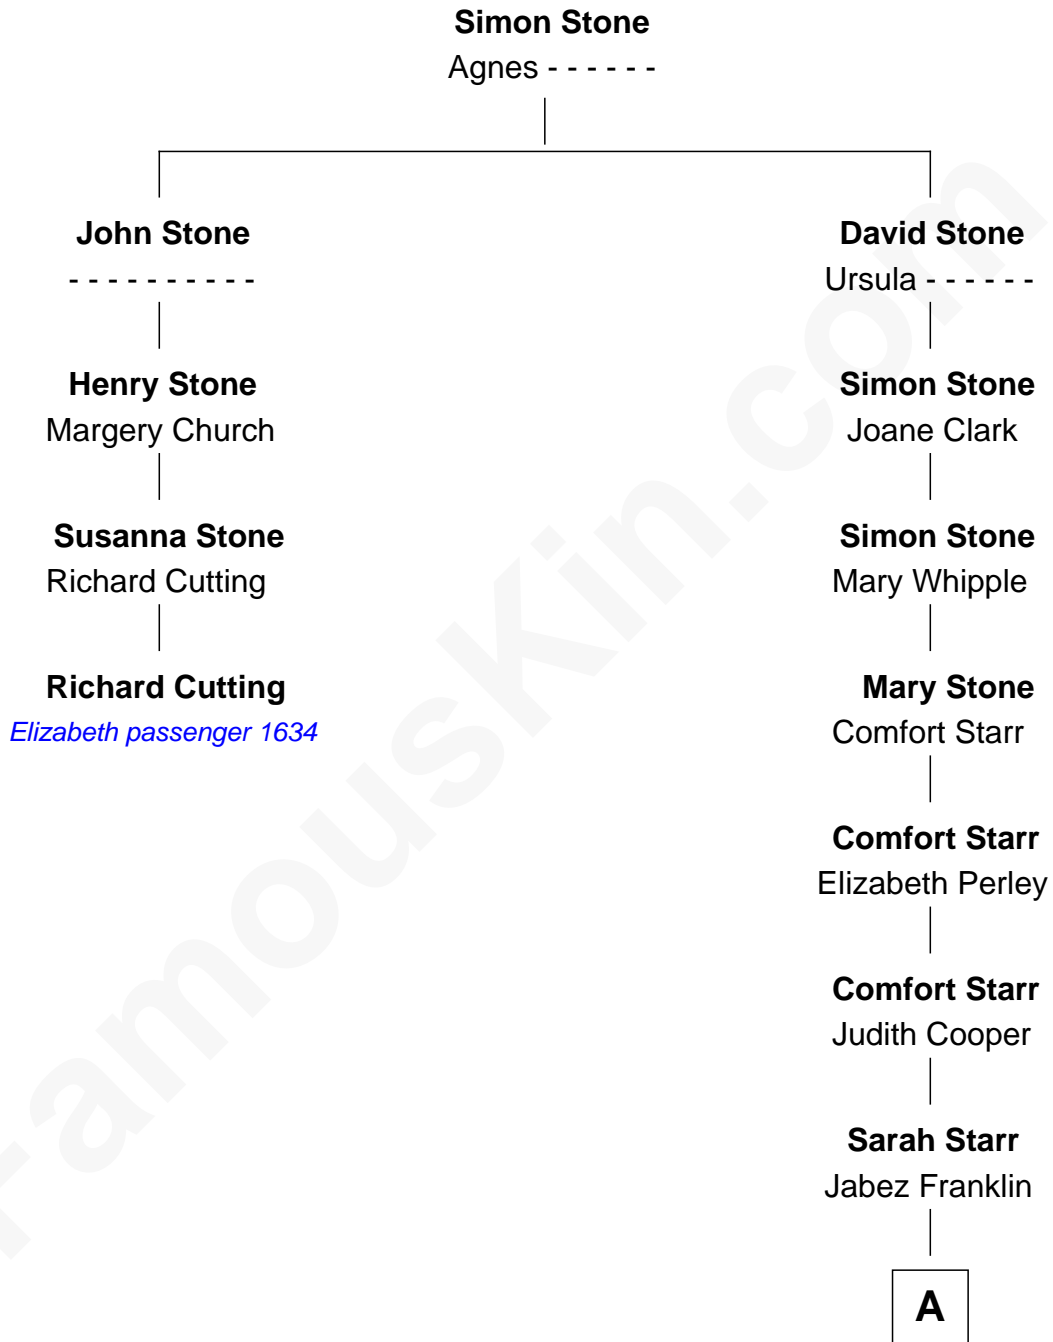

FamousKin.com Relationship Chart of

Richard Cutting

(c1621/2 - 1695/6) *Elizabeth passenger 1634*

3rd cousin 7 times removed of

Calvin Coolidge

30th U.S. President

A

—
Luther Franklin

Priscilla Pinney

—
Abigail Pinney Franklin

Hiram Dunlap Moor

—
Victoria Josephine Moor

Col. John Calvin Coolidge

—
Calvin Coolidge

30th U.S. President

FamousKin.com