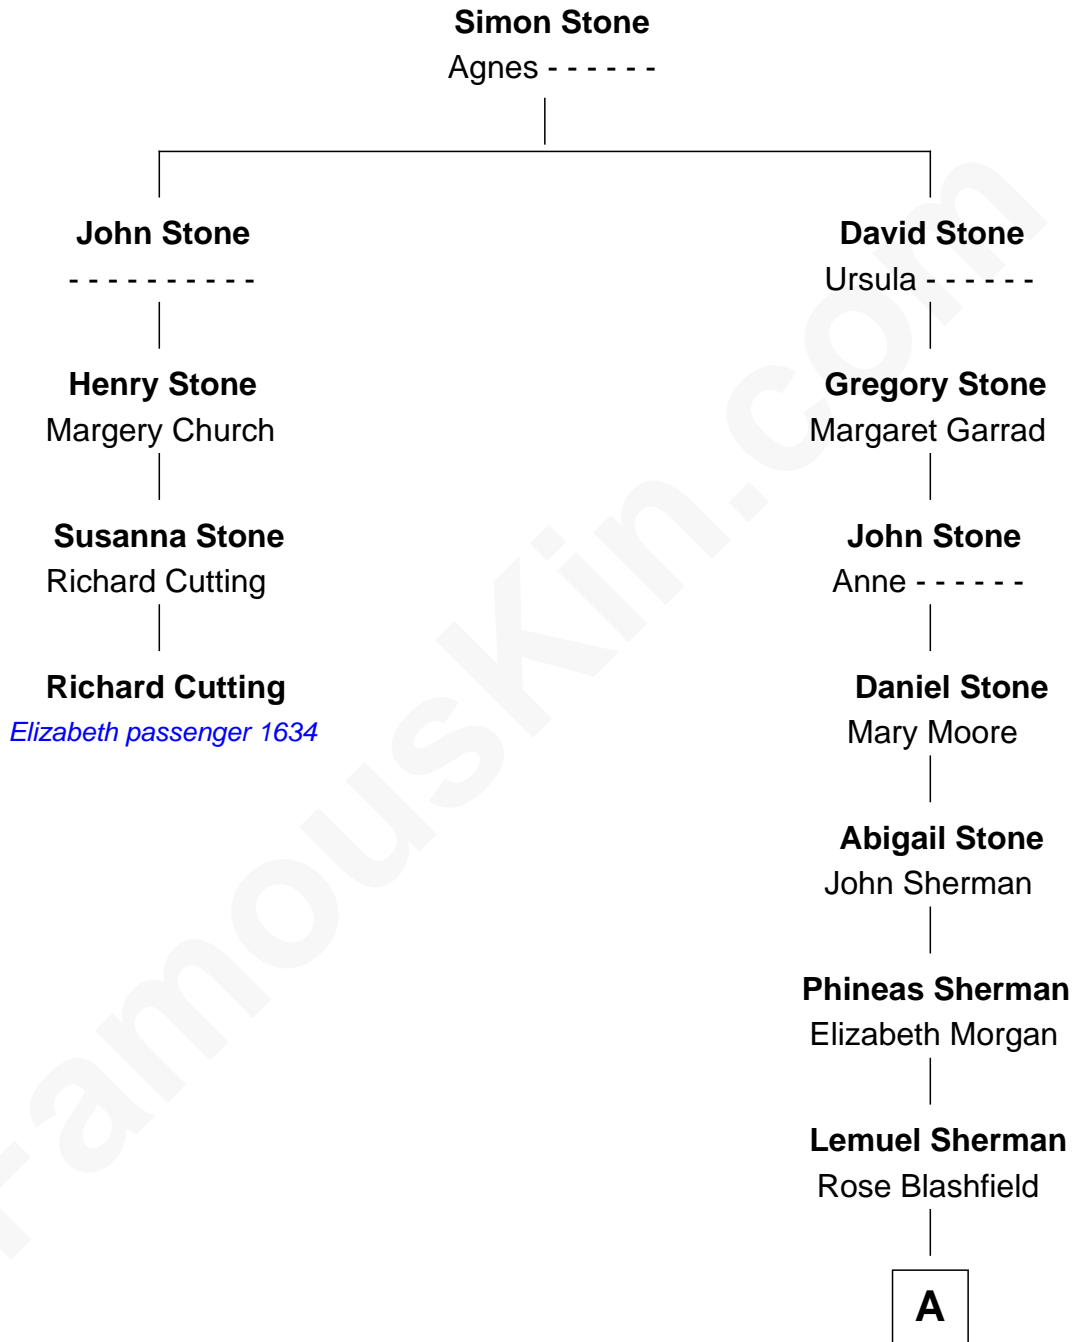

FamousKin.com Relationship Chart of

Richard Cutting

(c1621/2 - 1695/6) *Elizabeth passenger 1634*

3rd cousin 8 times removed of

Norman Rockwell

American Artist

A

—
Jacob Sherman

Cafira Janes

—
Orilla Janes Sherman

Samuel Darling Rockwell

—
John William Rockwell

Phebe Boyce Waring

—
Jarvis Waring Rockwell

Anne Mary Hill

—
Norman Rockwell

American Artist