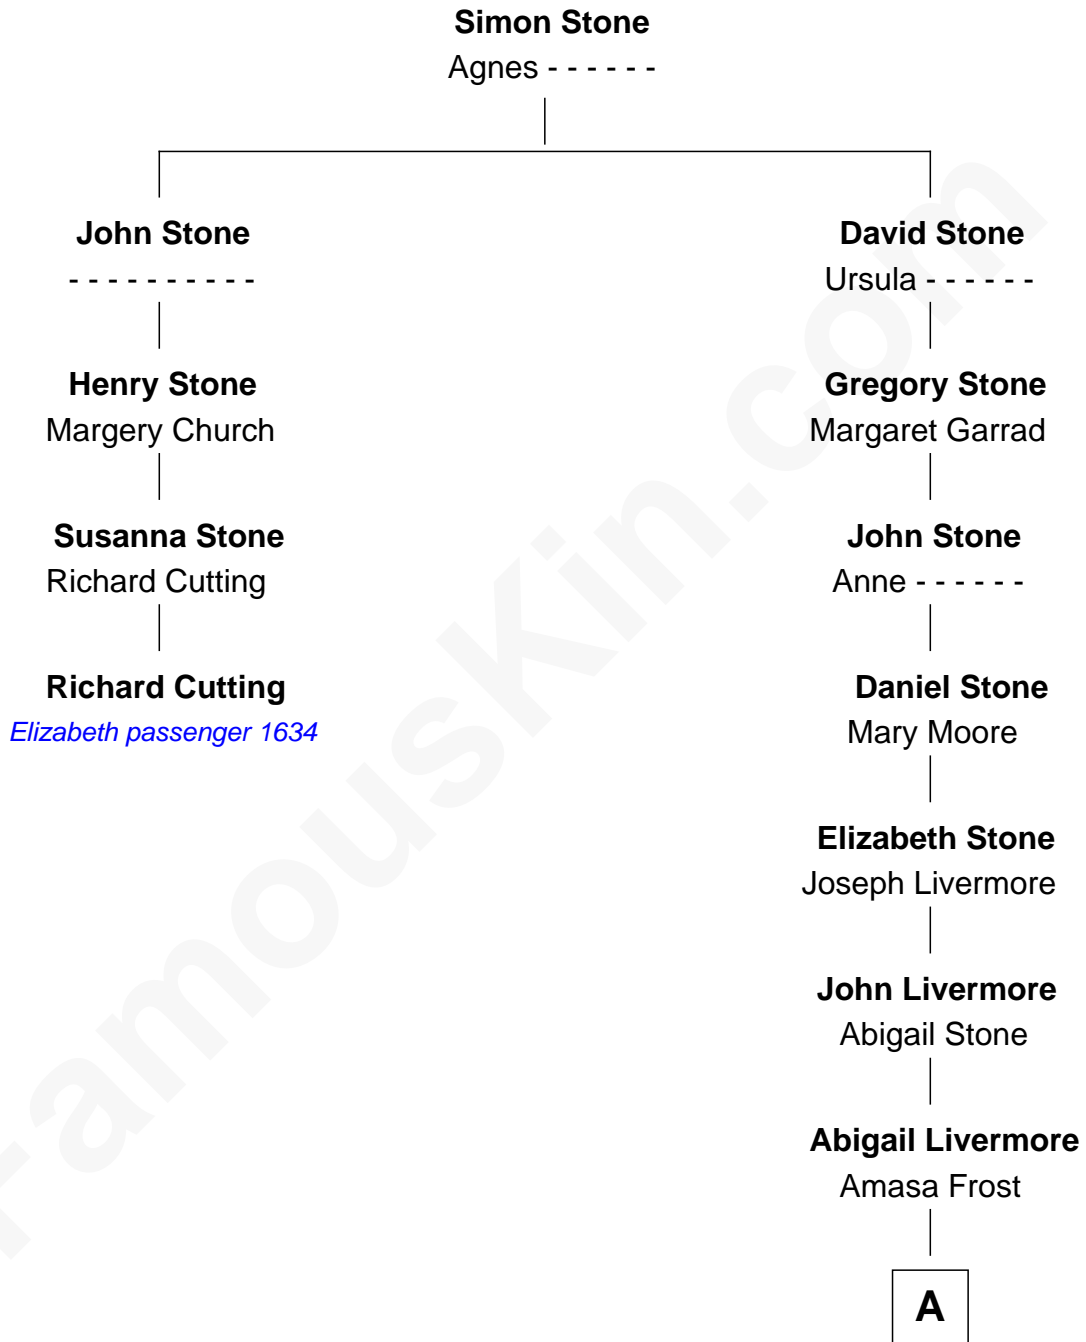

FamousKin.com

Relationship Chart of

Richard Cutting

(c1621/2 - 1695/6) Elizabeth passenger 1634

3rd cousin 11 times removed of

Kate Upton

Sports Illustrated Swimsuit Cover Model

A

John Frost

Amy Tenant

Stephen Amasa Frost

Mercyra Kent

Mercy Ann Frost

Henry Butler Goodrich

Emma Frost Goodrich

George McNaughton Vial