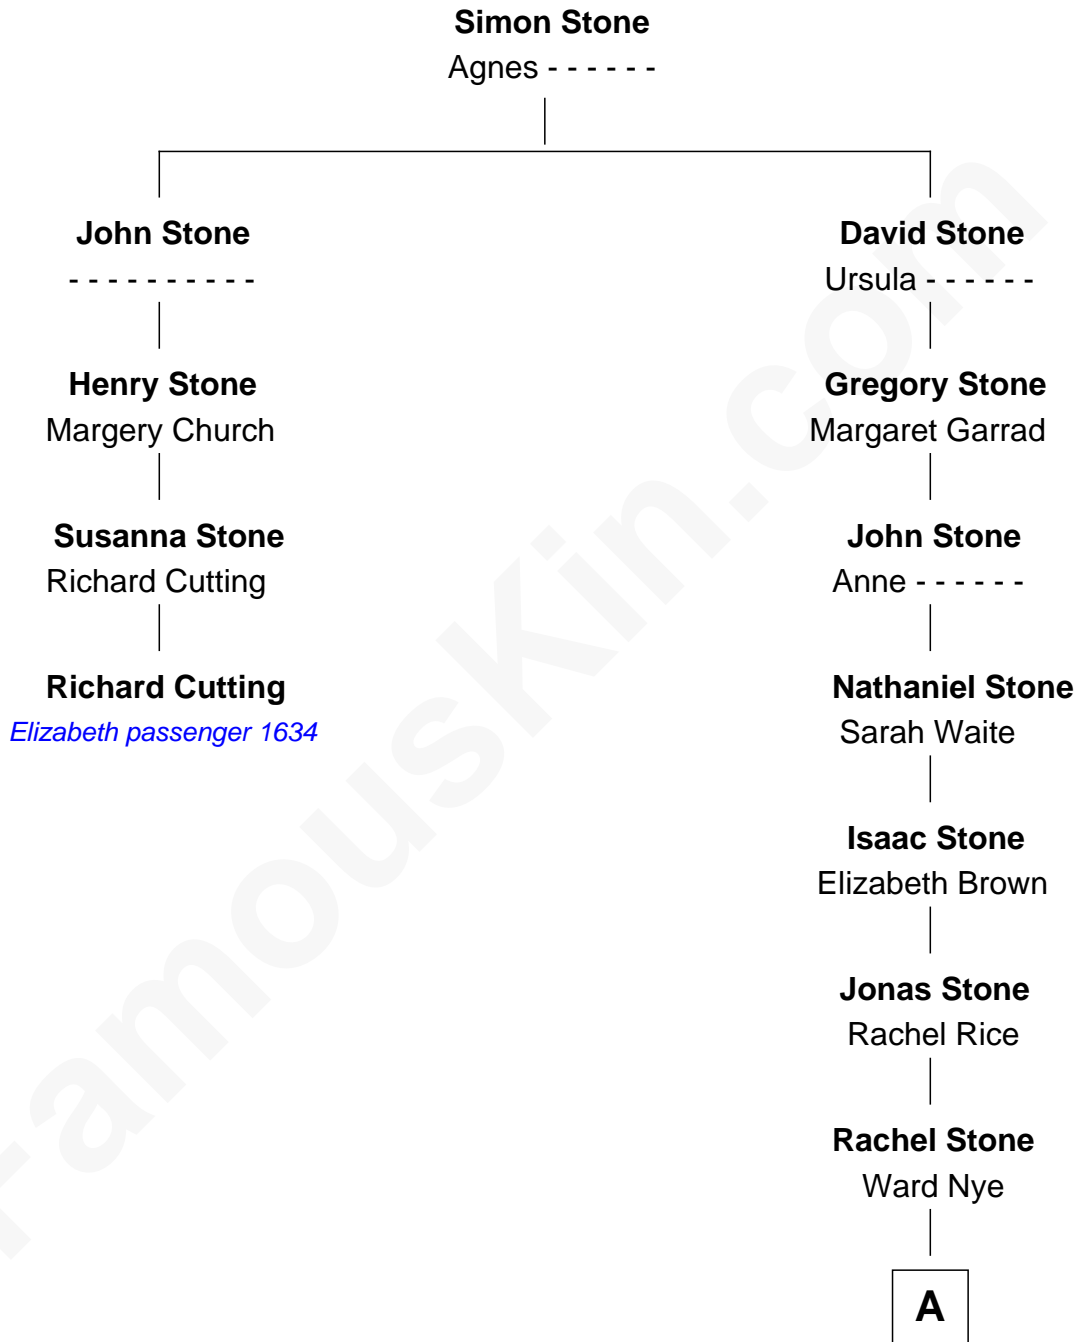

FamousKin.com

Relationship Chart of

Richard Cutting

(c1621/2 - 1695/6) Elizabeth passenger 1634

3rd cousin 8 times removed of

Bill Nye

TV's The Science Guy

A