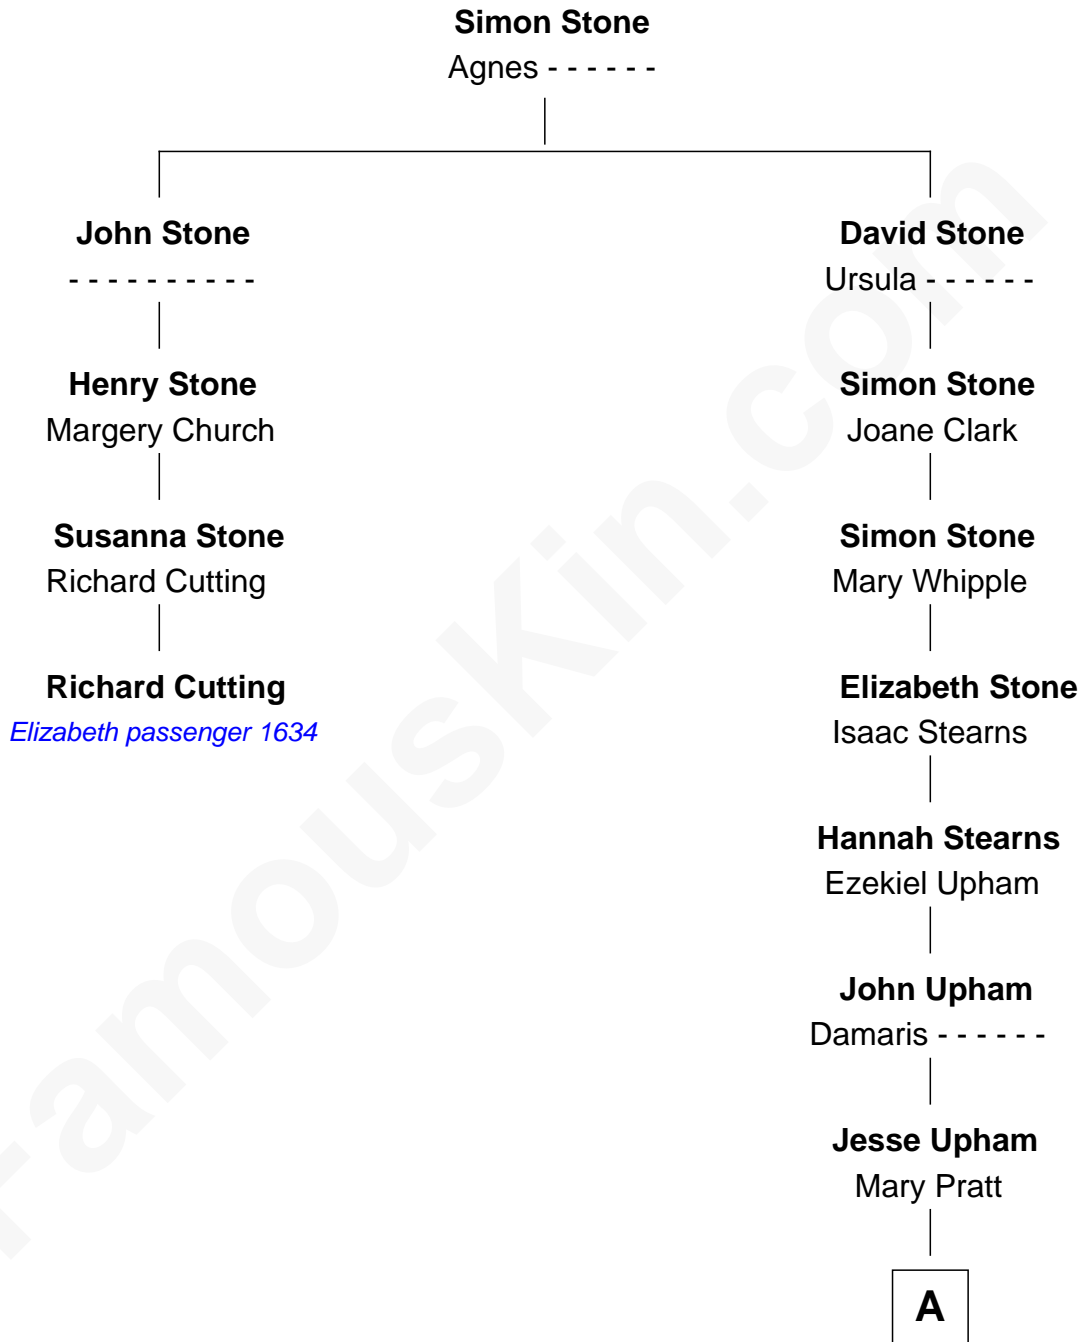

**FamousKin.com**  
**Relationship Chart of**  
**Richard Cutting**

*(c1621/2 - 1695/6) Elizabeth passenger 1634*

3rd cousin 7 times removed of

**Robert H. Goddard**

*Inventor of First Liquid-propelled Rocket*

**A**

—  
**Hutchins Patten Upham**

Susan Gill Pease

—  
**Mary Pease Upham**

Nahum Parks Goddard

—  
**Nahum Danford Goddard**

Fannie Louise Hoyt

—  
**Robert H. Goddard**