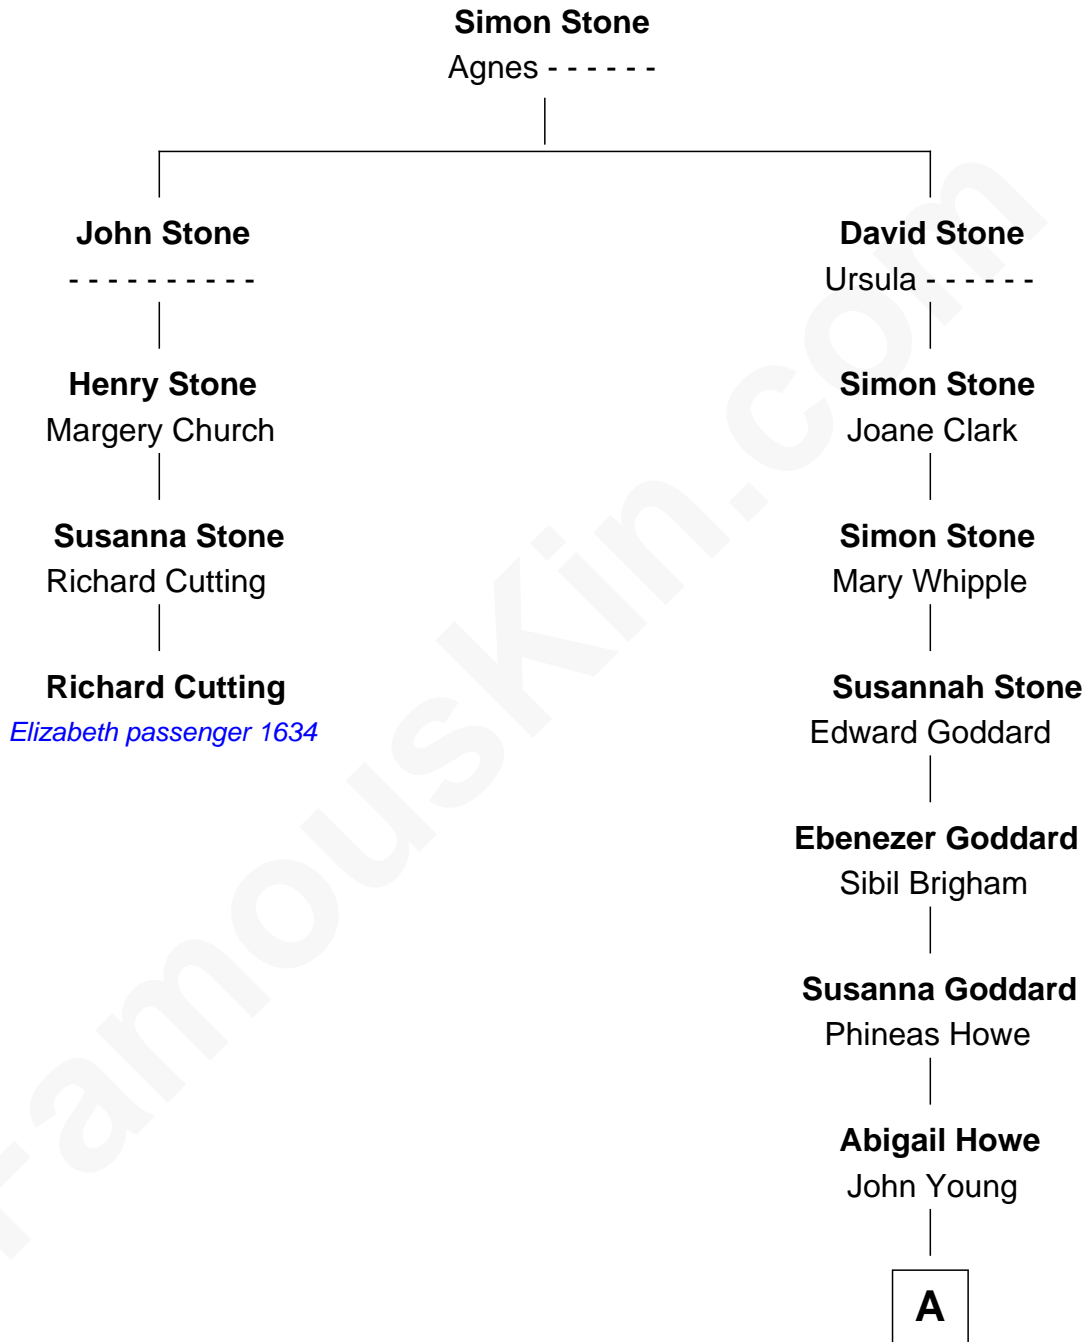

# FamousKin.com Relationship Chart of

**Richard Cutting**

(c1621/2 - 1695/6) *Elizabeth passenger 1634*

3rd cousin 9 times removed of

**Steve Young**

*NFL Hall of Fame Quarterback*

**A**

**Joseph Young**

Jane Adeline Bicknell

**Seymour Bicknell Young**

Ann Elizabeth Riter

**Seymour Bicknell Young**

Carlie Louine Clawson

**Scott Richmond Young**

Louise Leonard

**LeGrande L. Young**