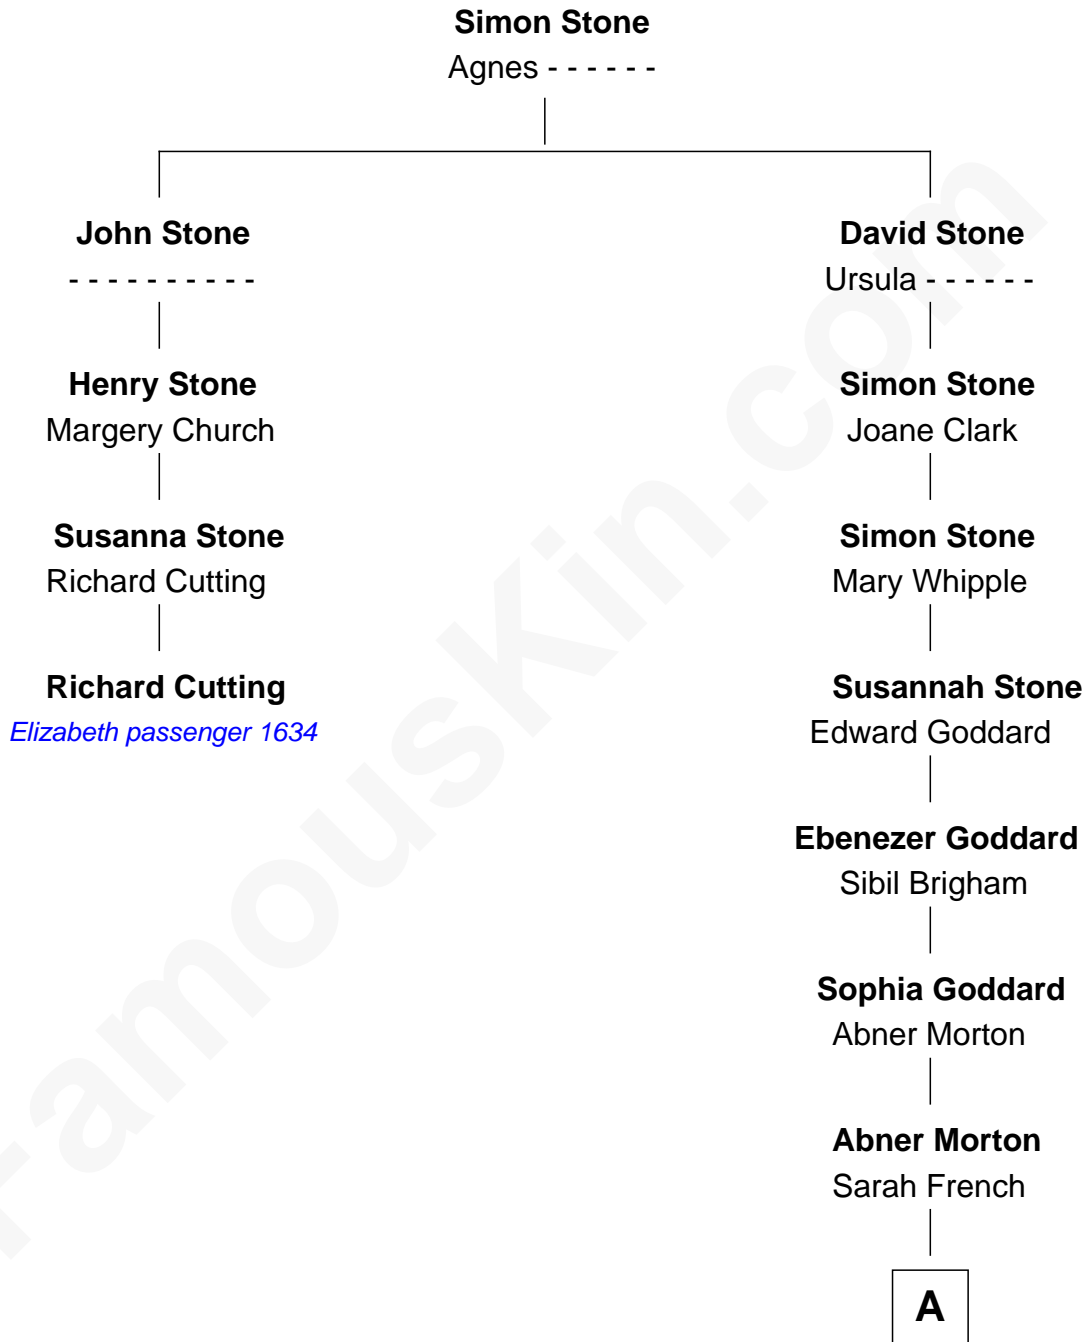

FamousKin.com
Relationship Chart of
Richard Cutting

(c1621/2 - 1695/6) Elizabeth passenger 1634

3rd cousin 6 times removed of

Joy Morton

Founder of Morton Salt Company

A

Julius Dewey Morton

Emeline Sterling

Julius Sterling Morton

Caroline Joy

Joy Morton

Founder of Morton Salt Company

FamousKin.com