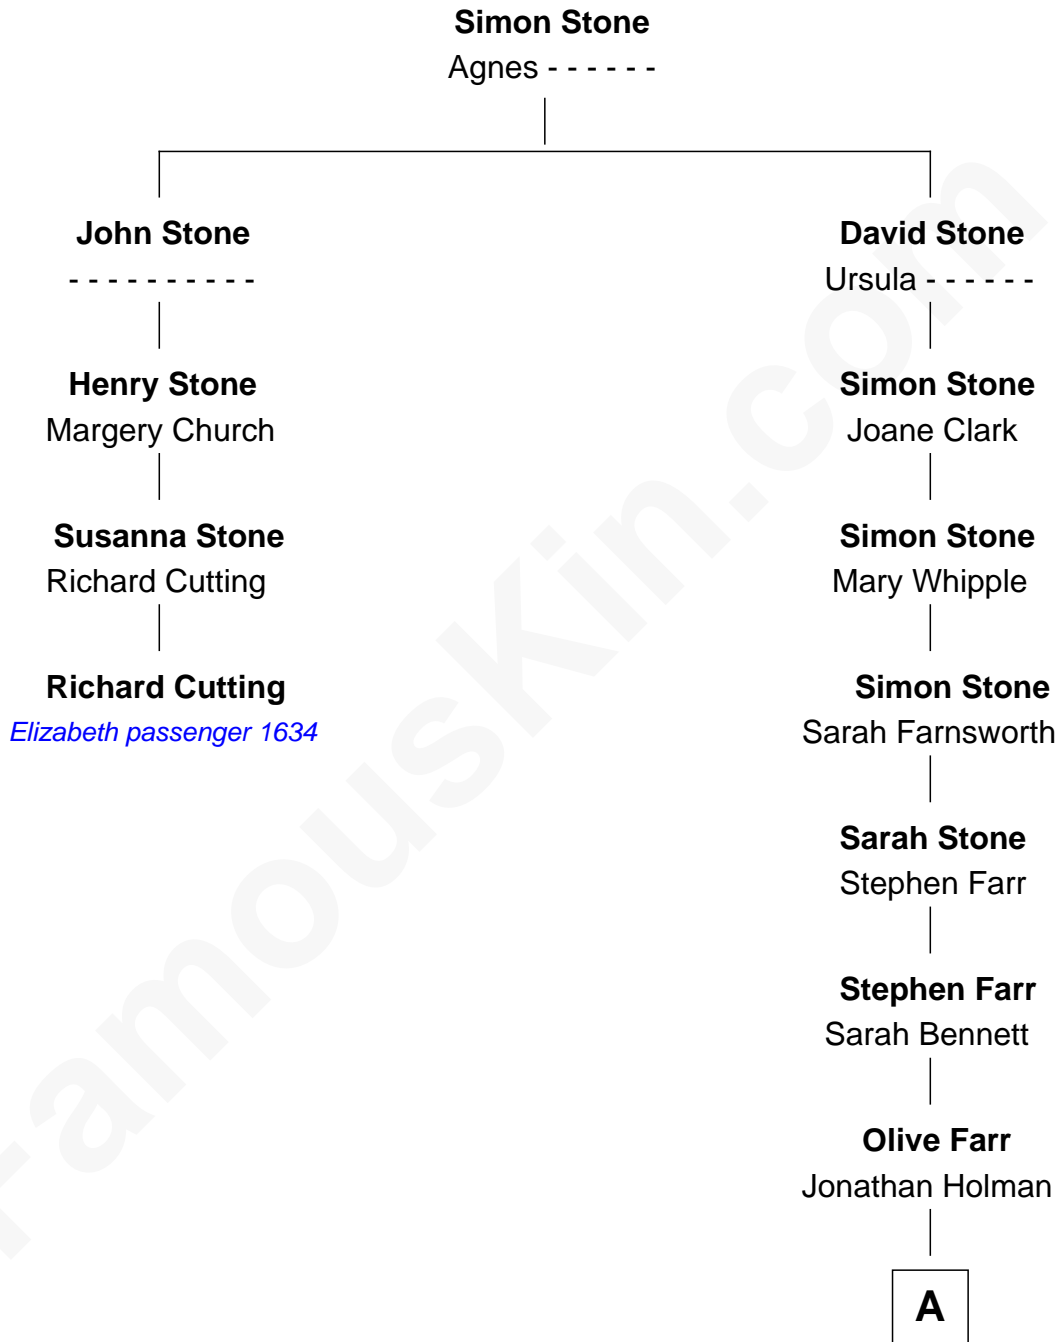

# FamousKin.com Relationship Chart of

**Richard Cutting**

*(c1621/2 - 1695/6) Elizabeth passenger 1634*

3rd cousin 11 times removed of

**Elizabeth Smart**

*Founder of Elizabeth Smart Foundation*

**A**

**Jonathan Holman**

Zilpah Sawyer

**James Sawyer Holman**

Naomi Roxanna LeBaron

**Harriet Naomi Holman**

Benjamin Franklin Johnson

**Seth Jedidiah Johnson**

Polly Elizabeth Richmond

**Genevieve Johnson**

Archibald Newel Pettit

**Genevieve Pettit**

Myron LeGrande Francom

**Lois Ann Francom**

Edward Sharp Smart

**Elizabeth Smart**

*Child Safety Activist*