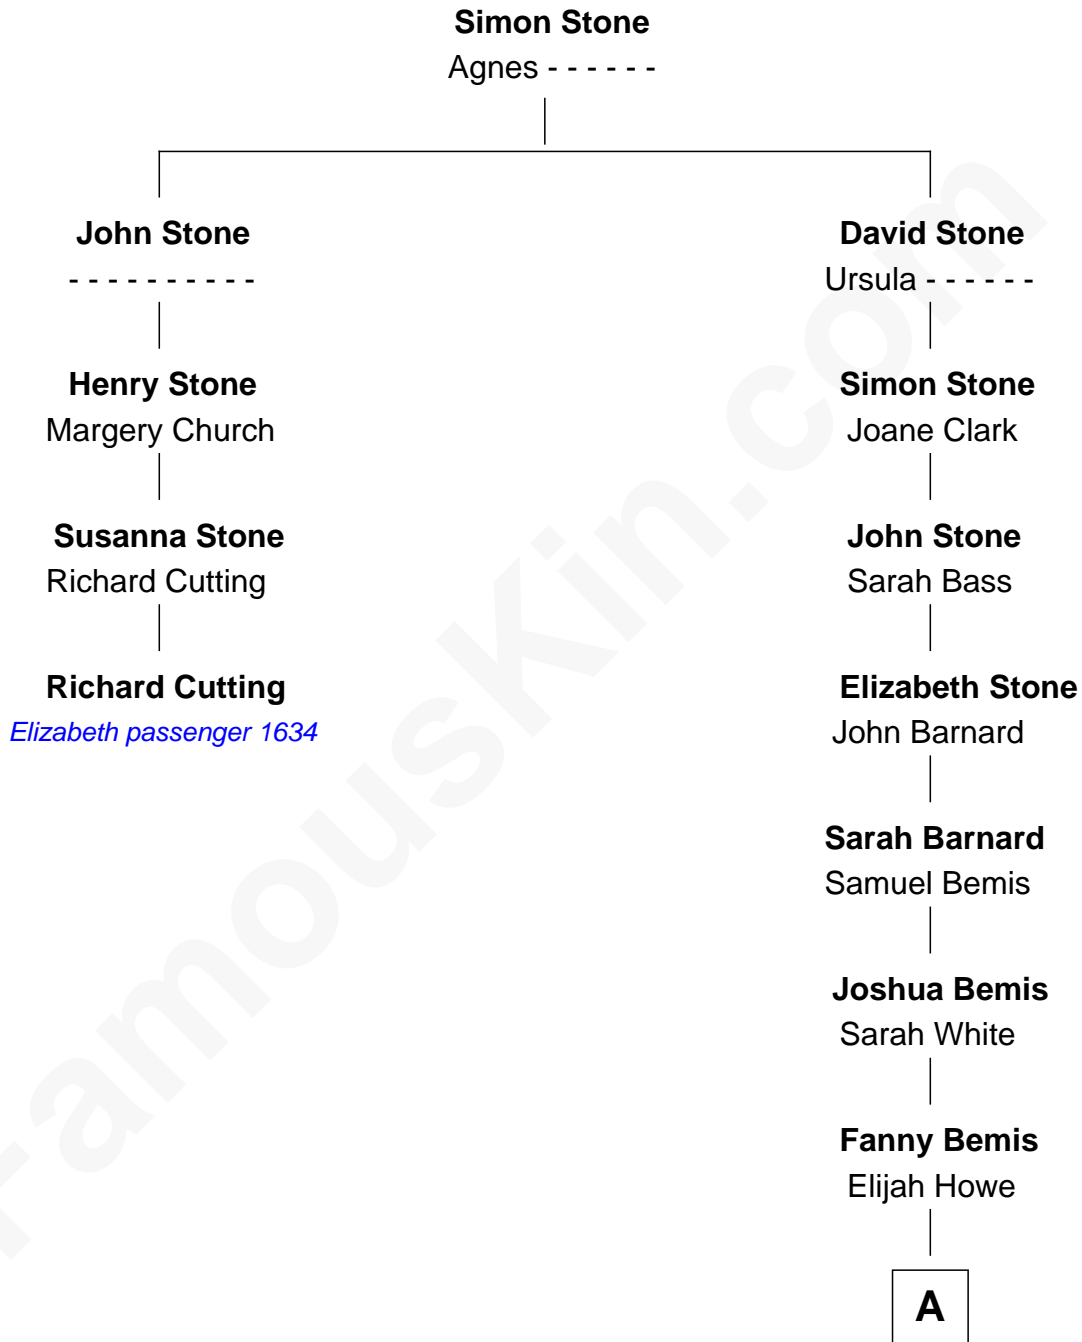

FamousKin.com Relationship Chart of

Richard Cutting

(c1621/2 - 1695/6) *Elizabeth passenger 1634*

3rd cousin 5 times removed of

Elias Howe

Inventor, Lockstitch Sewing Machine

A

Dr. Elias Howe

Polly Bemis

Elias Howe

Inventor, Lockstitch Sewing Machine

FamousKin.com