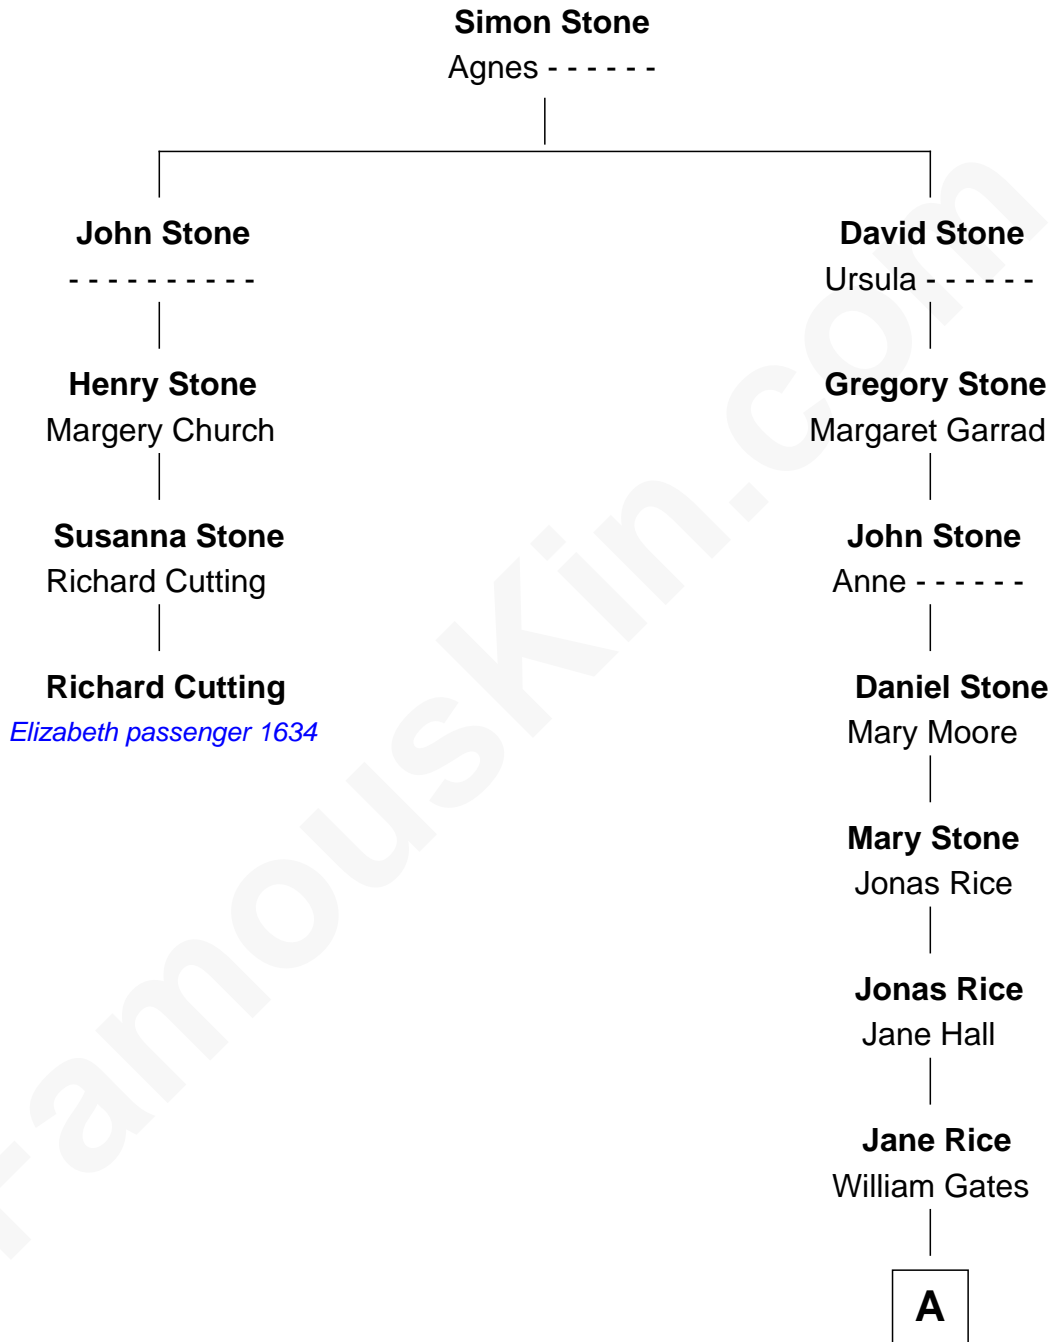

FamousKin.com

Relationship Chart of

Richard Cutting

(c1621/2 - 1695/6) Elizabeth passenger 1634

3rd cousin 9 times removed of

Tony Dow
TV Actor

A

Solomon Gates

Esther Whitney

Benjamin Franklin Gates

Hannah Maria Cleveland

Anna Maria Gates

James Keyes Montrose

James Fay Montrose

Alice Lee Anders

Muriel Virginia Montrose