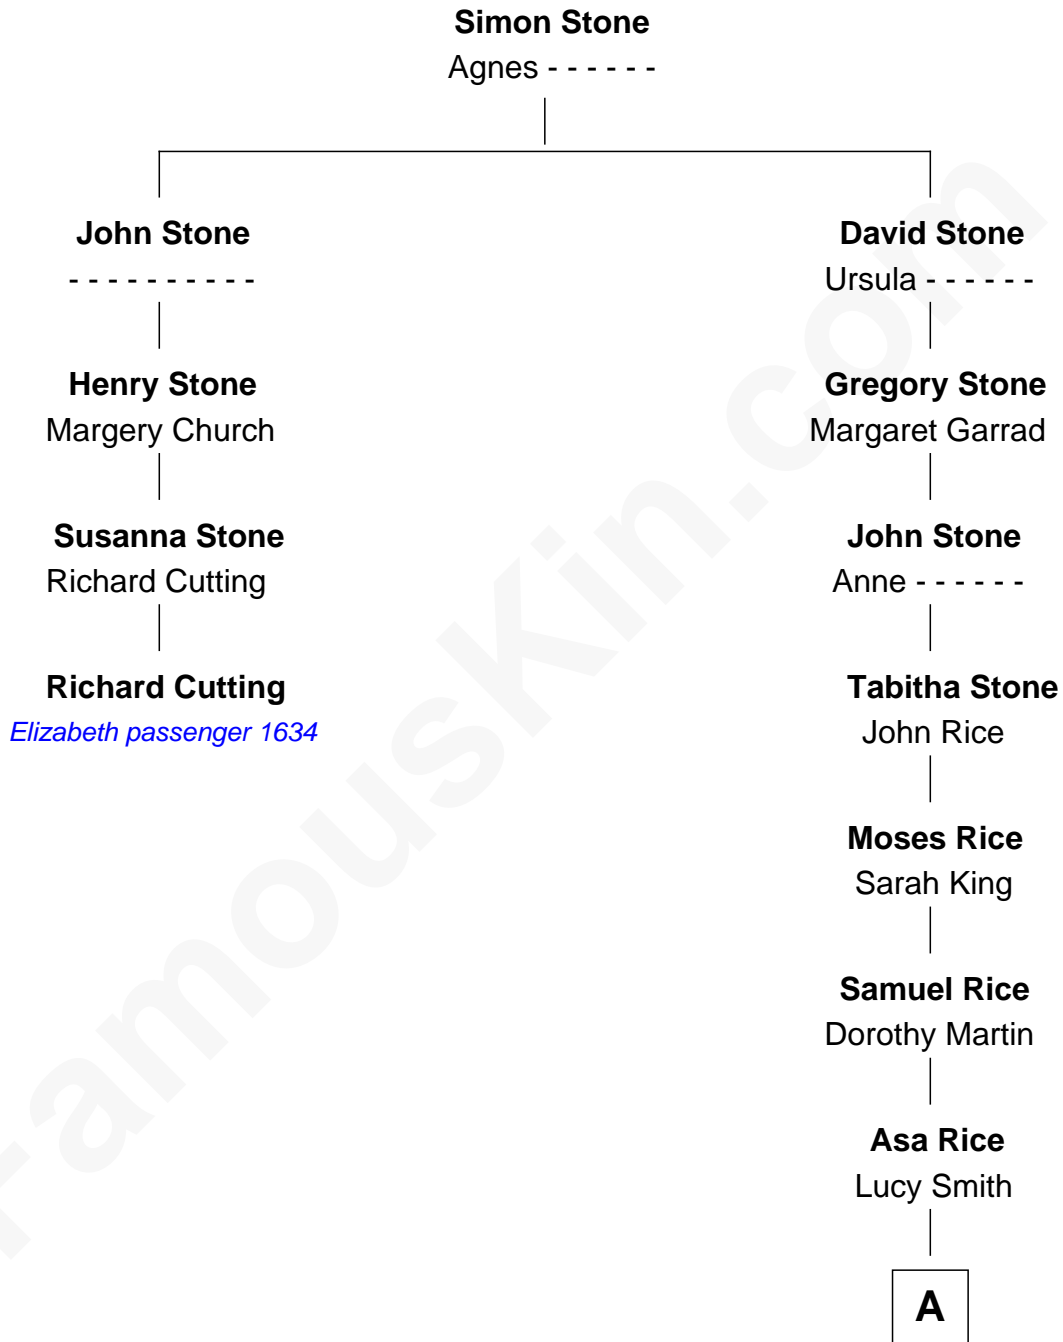

# FamousKin.com Relationship Chart of

**Richard Cutting**

(c1621/2 - 1695/6) Elizabeth passenger 1634

3rd cousin 10 times removed of

**Tim Robbins**

TV and Movie Actor

**A**

**Rachel Rice**

John Perin

**Julia Perin**

Robert Coshow

**Rachel Rice Coshow**

James Pursell

**Martha Alice Pursell**

James William Bledsoe

**Maynard Tevis Bledsoe**