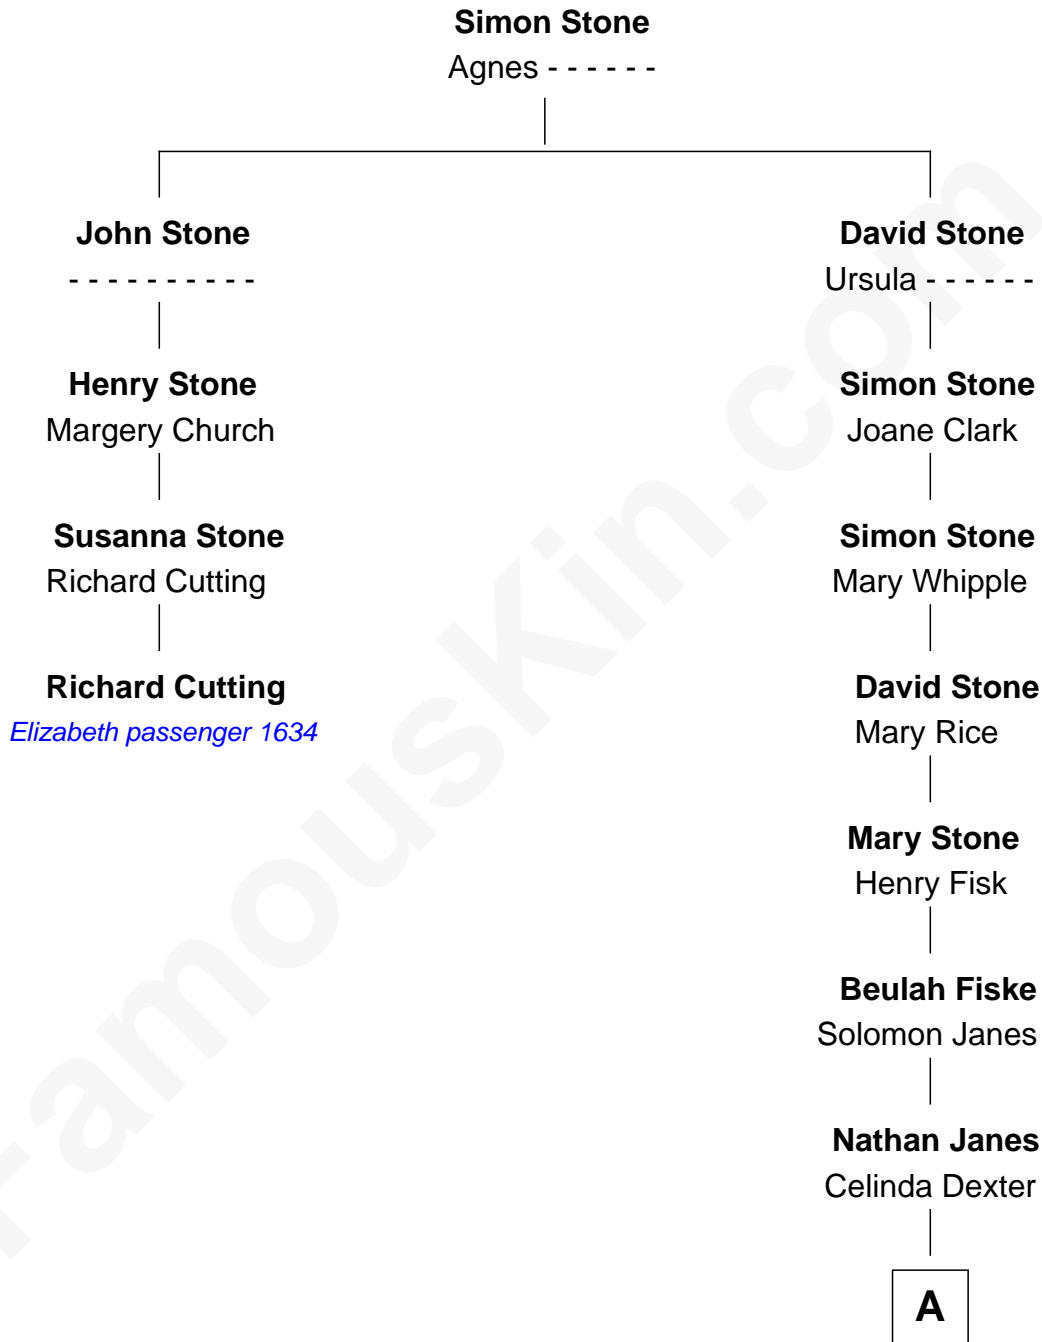

FamousKin.com Relationship Chart of

Richard Cutting

(c1621/2 - 1695/6) *Elizabeth passenger 1634*

3rd cousin 9 times removed of

Bridget Fonda

Movie Actress

A

Henry Clinton Jaynes

Almira Louger Jacobs

Henry Silas Jaynes

Elma L. Lanphear

Herberta Elma Jaynes

William Brace Fonda

Henry Jaynes Fonda

Frances Ford Seymour

Peter H. Fonda