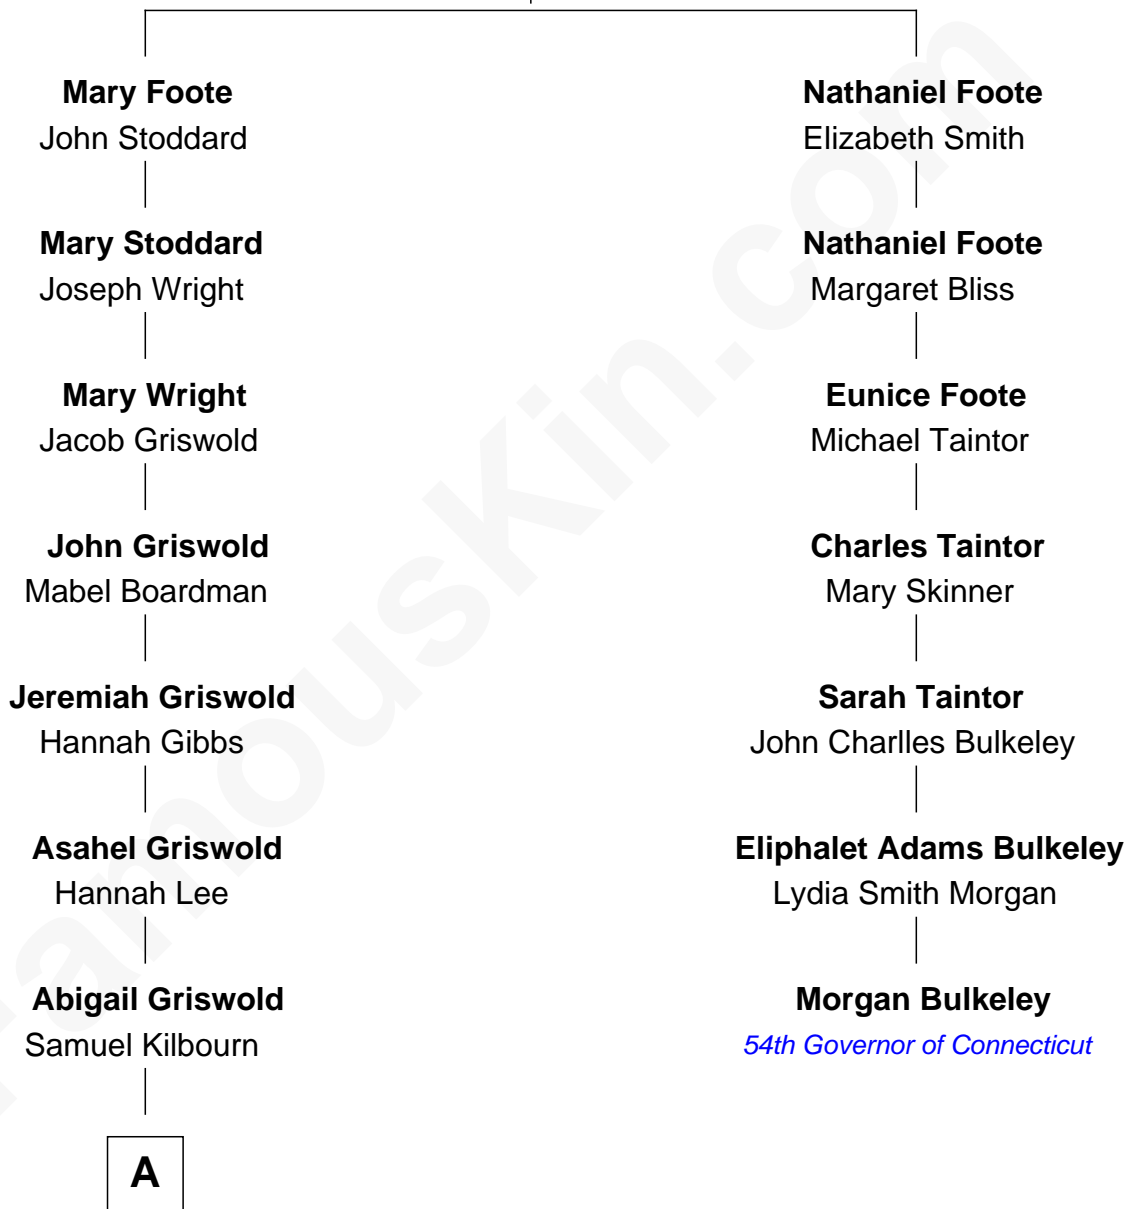

# FamousKin.com Relationship Chart of

**Warren Beatty**

*Movie Actor*

6th cousin 5 times removed of

**Morgan Bulkeley**

*54th Governor of Connecticut*

**Nathaniel Foote**  
Elizabeth Deming

**A**

Clarissa Kilbourn

Gideon Leehy

Franklin Metcalfe Lehigh

Frances Richards

Blanche Lehigh

Murdoch T. MacLean

Kathlyn Corinne MacLean

Ira Owens Beaty