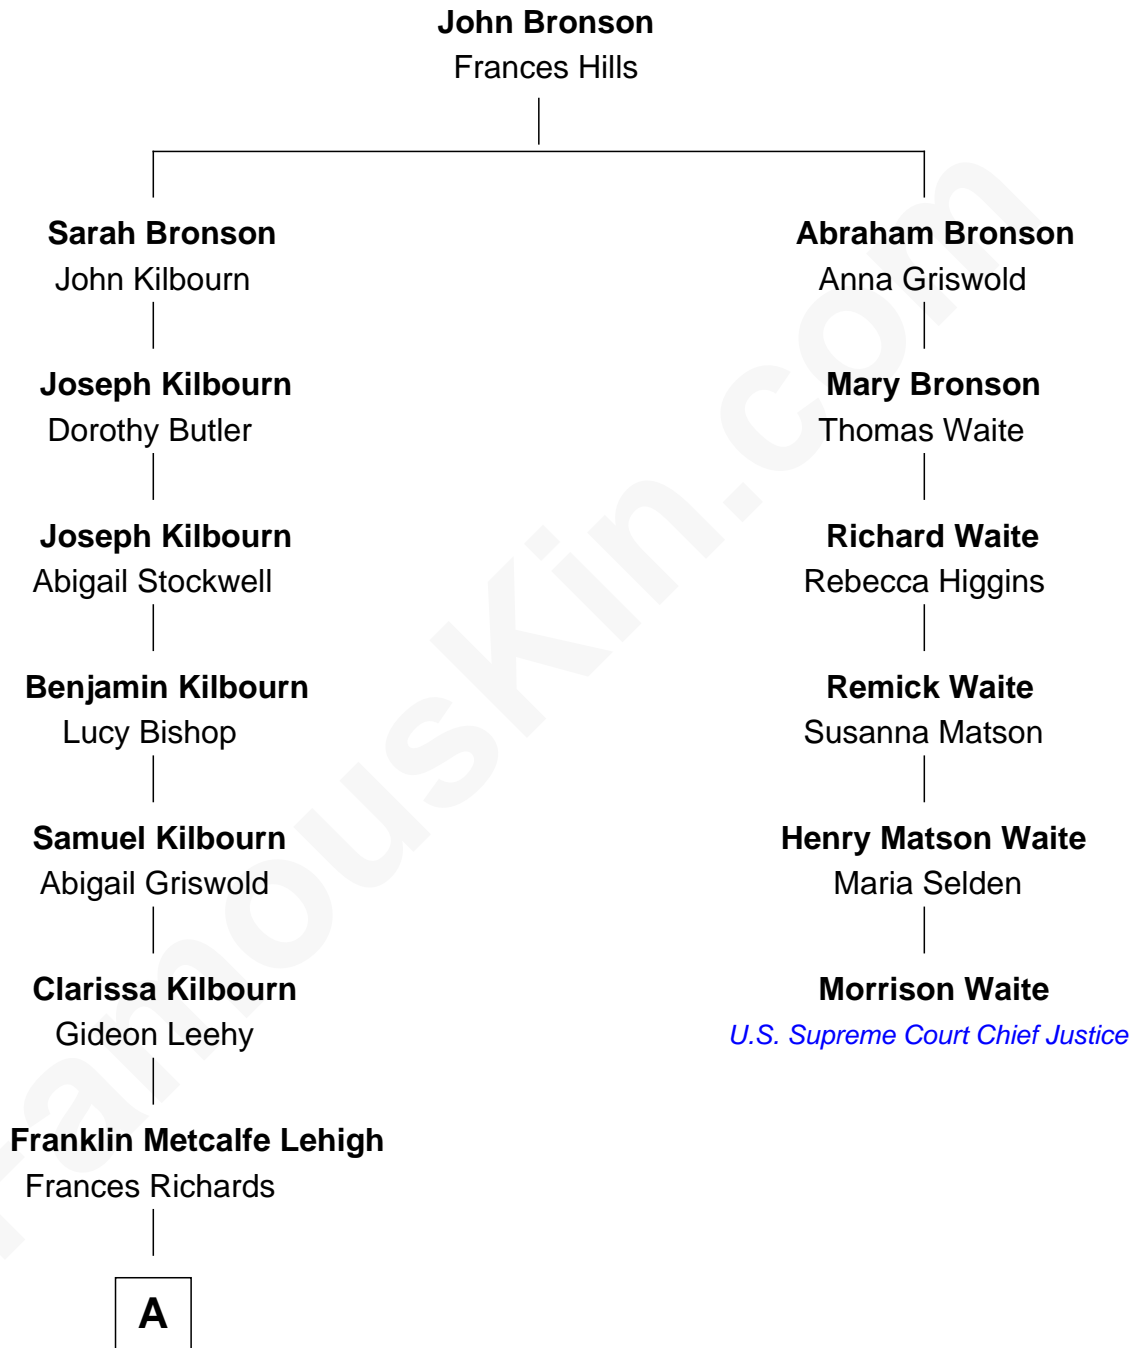

FamousKin.com
Relationship Chart of
Warren Beatty
Movie Actor

5th cousin 4 times removed of
Morrison Waite
7th Chief Justice of the U.S. Supreme Court

A

—
Blanche Lehigh
Murdoch T. MacLean

—
Kathlyn Corinne MacLean
Ira Owens Beatty

—
Warren Beatty
Movie Actor

FamousKin.com