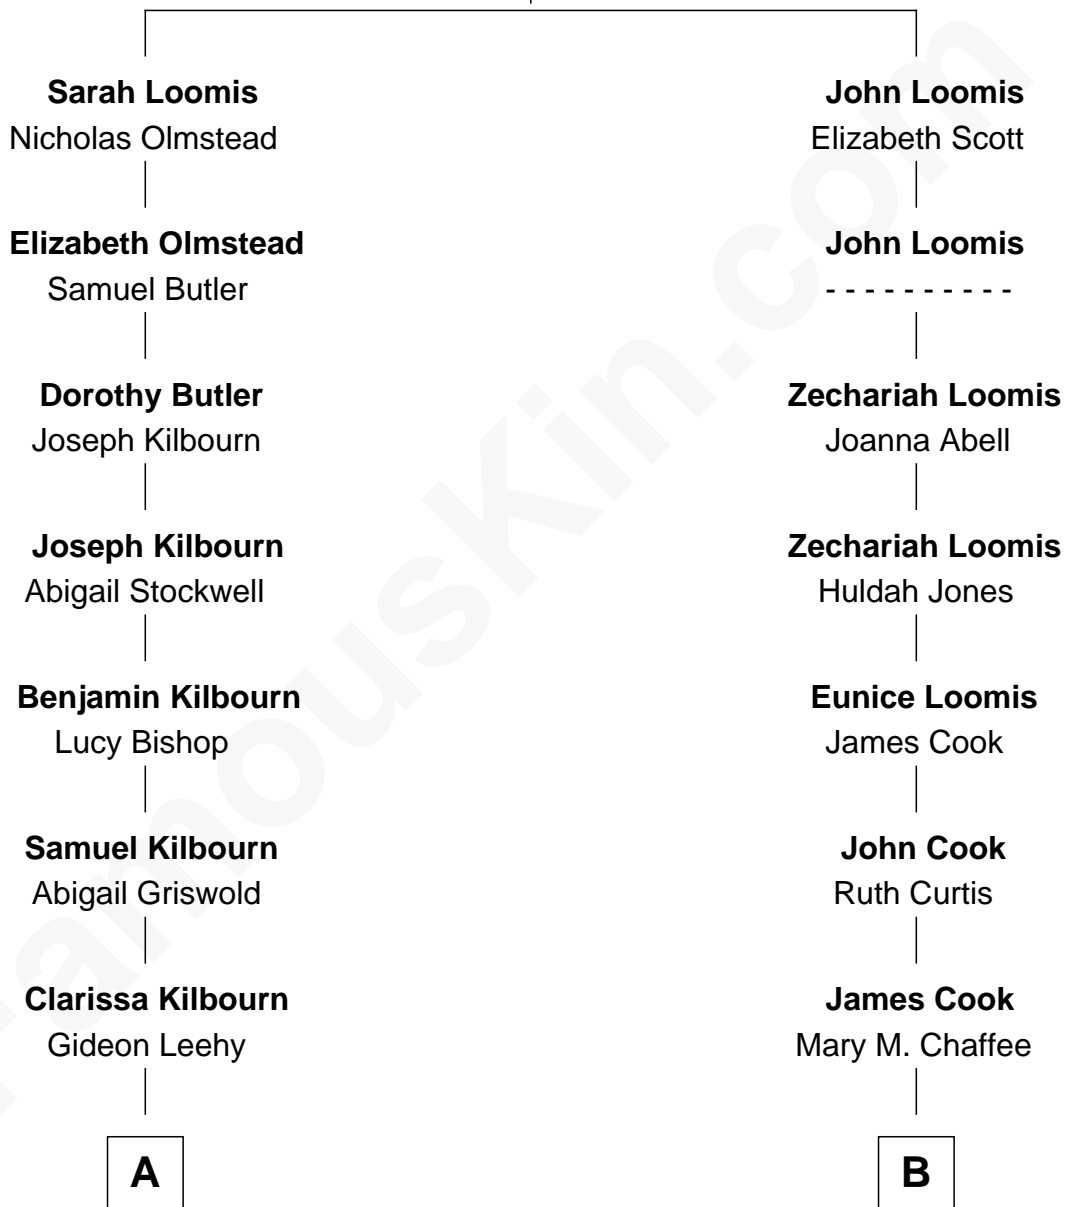

# FamousKin.com Relationship Chart of

**Warren Beatty**

*Movie Actor*

10th cousin of

**Shadoe Stevens**

*Radio Disc Jockey*

**Joseph Loomis**

Mary White

Shadoe Stevens photo by [Alan Light](#) (CC BY 2.0)