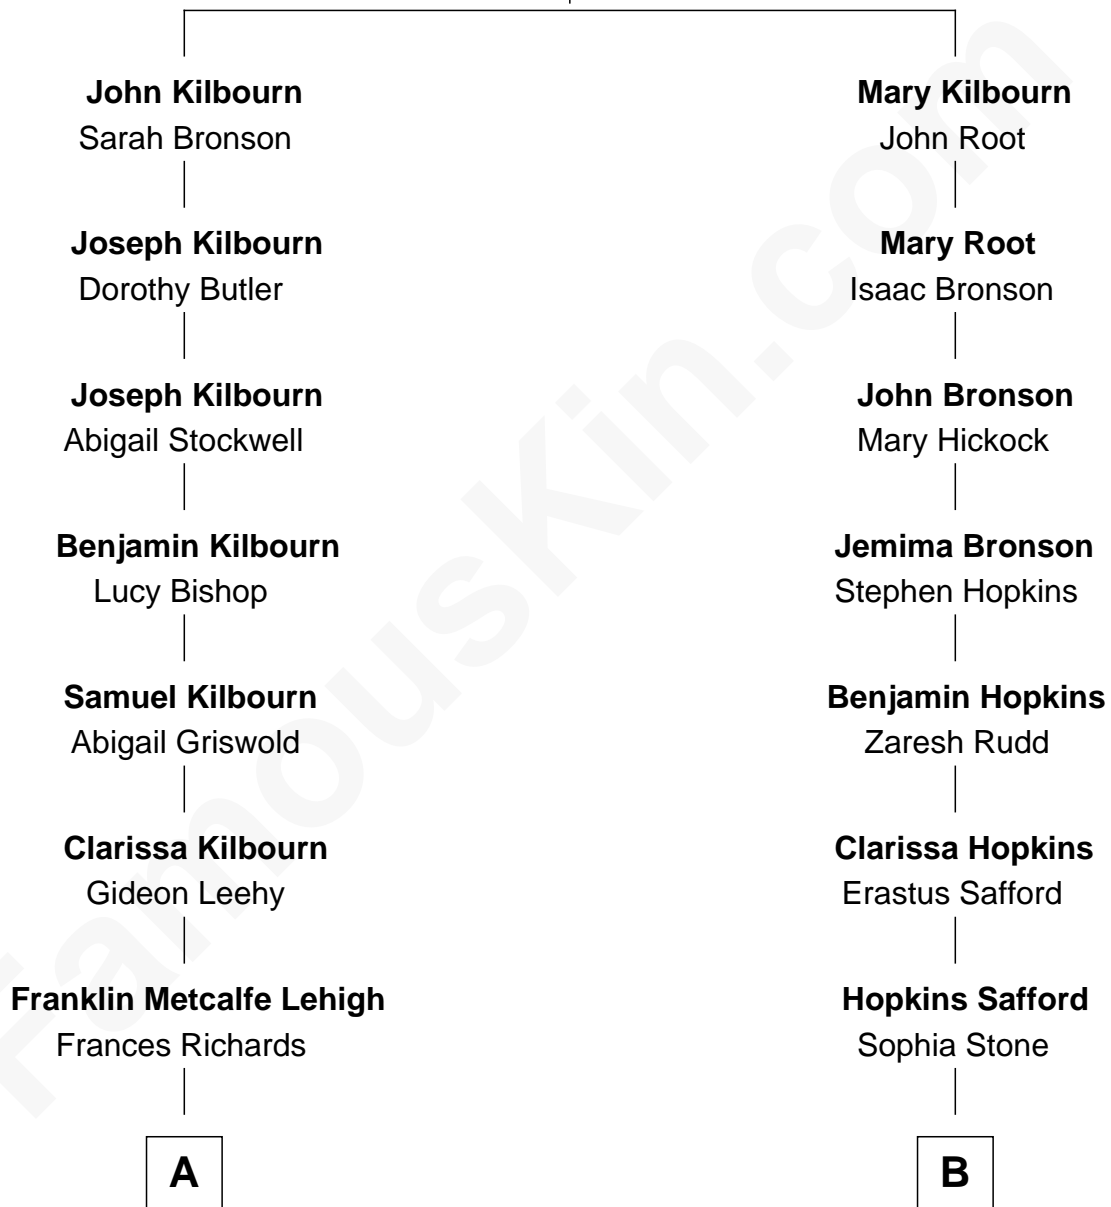

# FamousKin.com Relationship Chart of

**Warren Beatty**

*Movie Actor*

9th cousin 4 times removed of

**Ava Michelle**

*Model and Actress*

**Thomas Kilbourn**

Frances Moody

**A**

**Blanche Lehigh**  
Murdoch T. MacLean

**Kathlyn Corinne MacLean**  
Ira Owens Beaty

**Warren Beatty**  
*Movie Actor*

**B**

**Mahala Julia Safford**  
Heman Hunt

**John Jed Hunt**  
Anna F. Holyoke

**Flavilla May Hunt**  
Charles Thompson Gray

**Ruth Marion Gray**  
George William Cota

**Gregory Paul Cota**  
Debra Lynn Zaratzian

**Rick Gregory Cota**  
Jeanette Loretta Malinowski

**Ava Michelle**  
*Model and Actress*

FamousKin.com