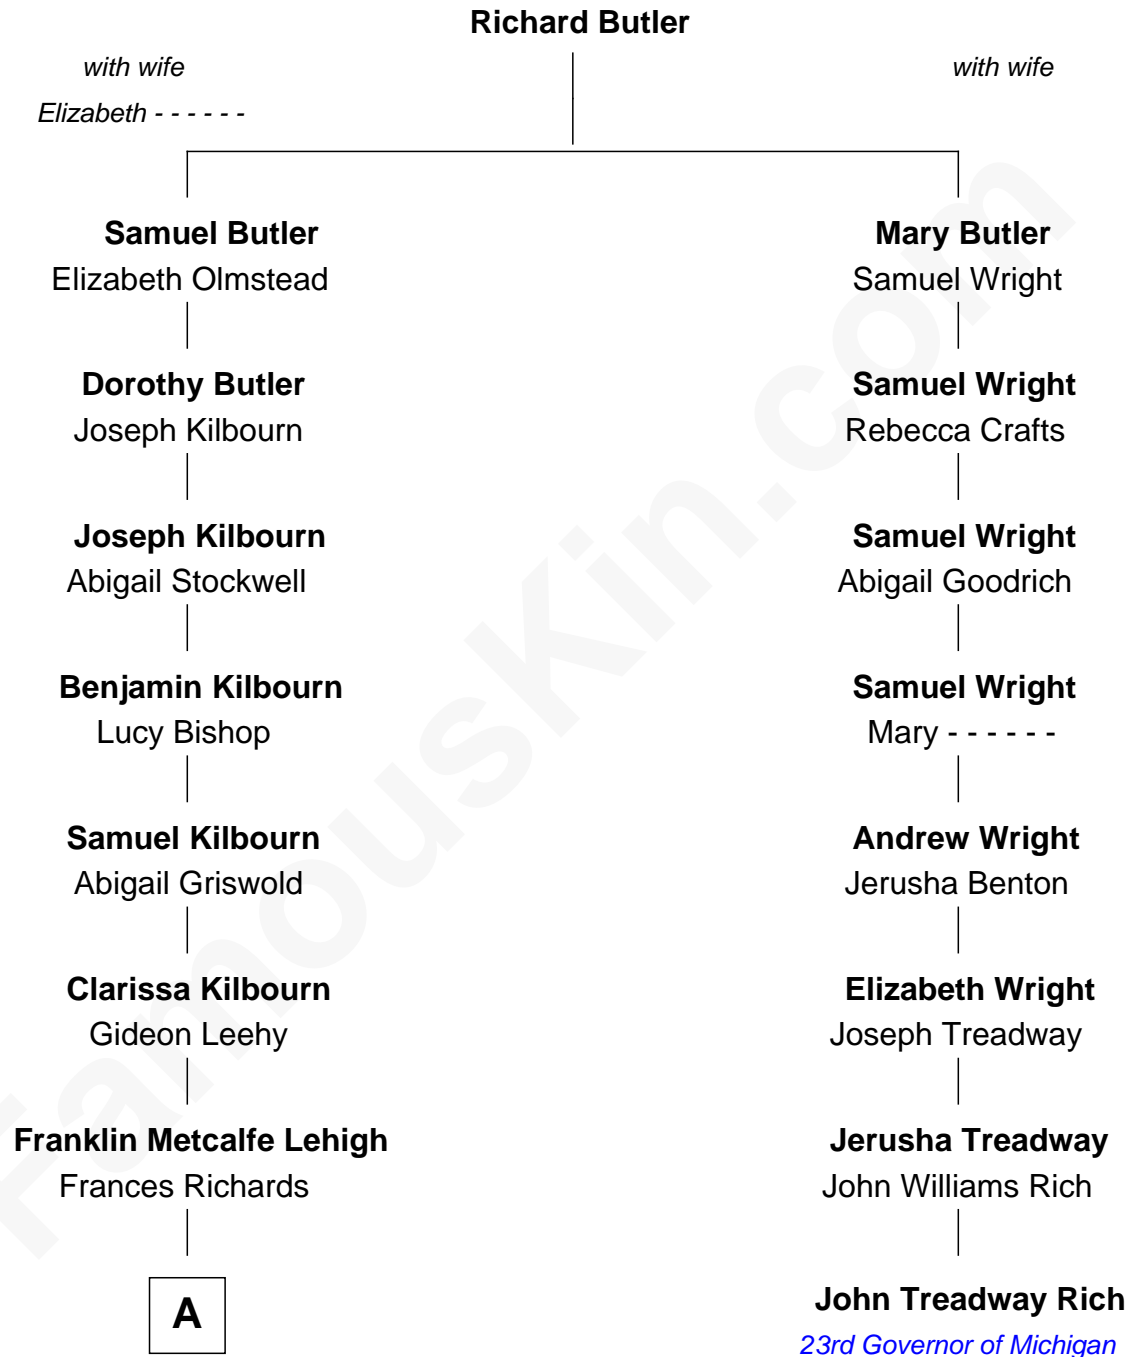

**FamousKin.com**  
**Relationship Chart of**  
**Warren Beatty**  
*Movie Actor*

7th cousin 2 times removed of

**John Treadway Rich**  
*23rd Governor of Michigan*

**A**

—  
**Blanche Lehigh**  
Murdoch T. MacLean