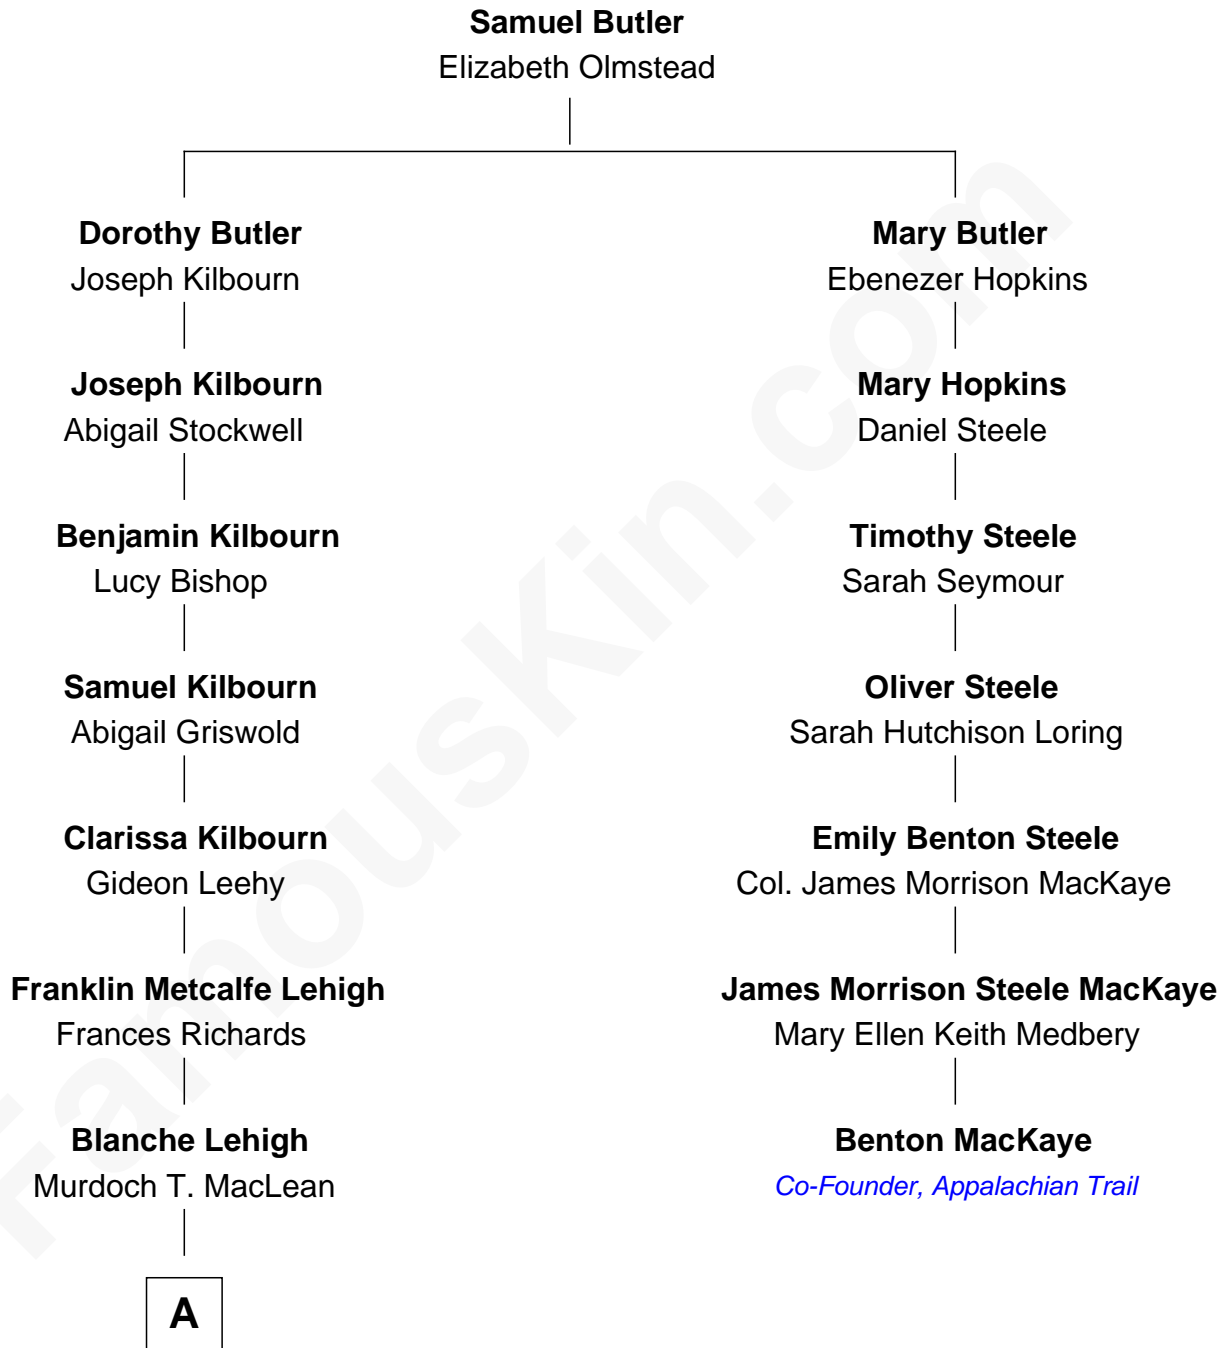

**FamousKin.com**  
**Relationship Chart of**  
**Warren Beatty**  
*Movie Actor*

6th cousin 2 times removed of  
**Benton MacKaye**  
*Co-Founder, Appalachian Trail*

**A**

—  
**Kathlyn Corinne MacLean**