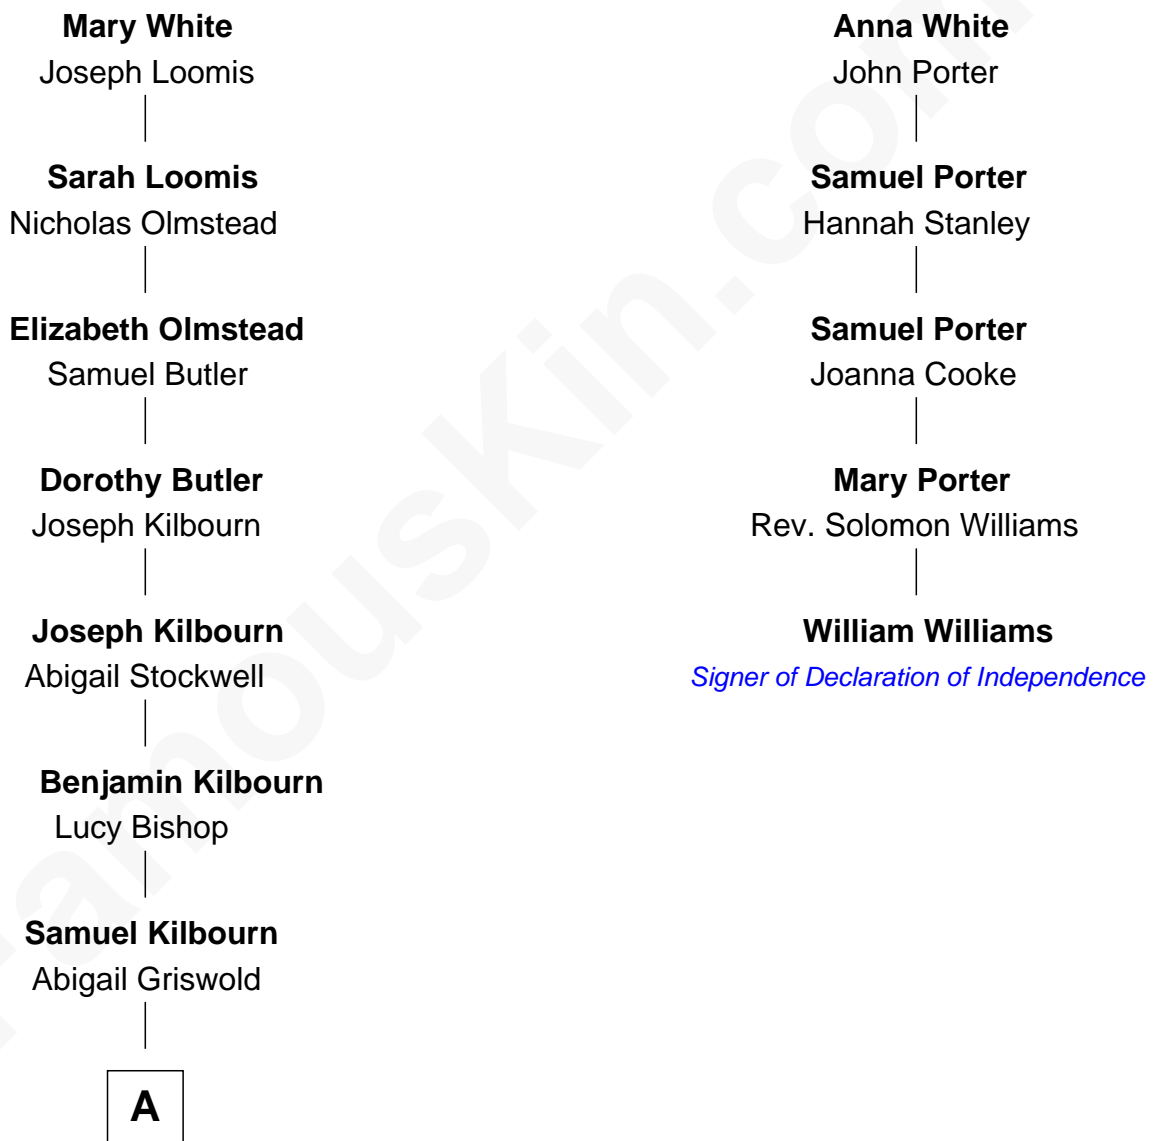

# FamousKin.com Relationship Chart of

**Warren Beatty**

*Movie Actor*

4th cousin 7 times removed of

**William Williams**

*Signer of the Declaration of Independence*

**Robert White**

Bridget Allgar