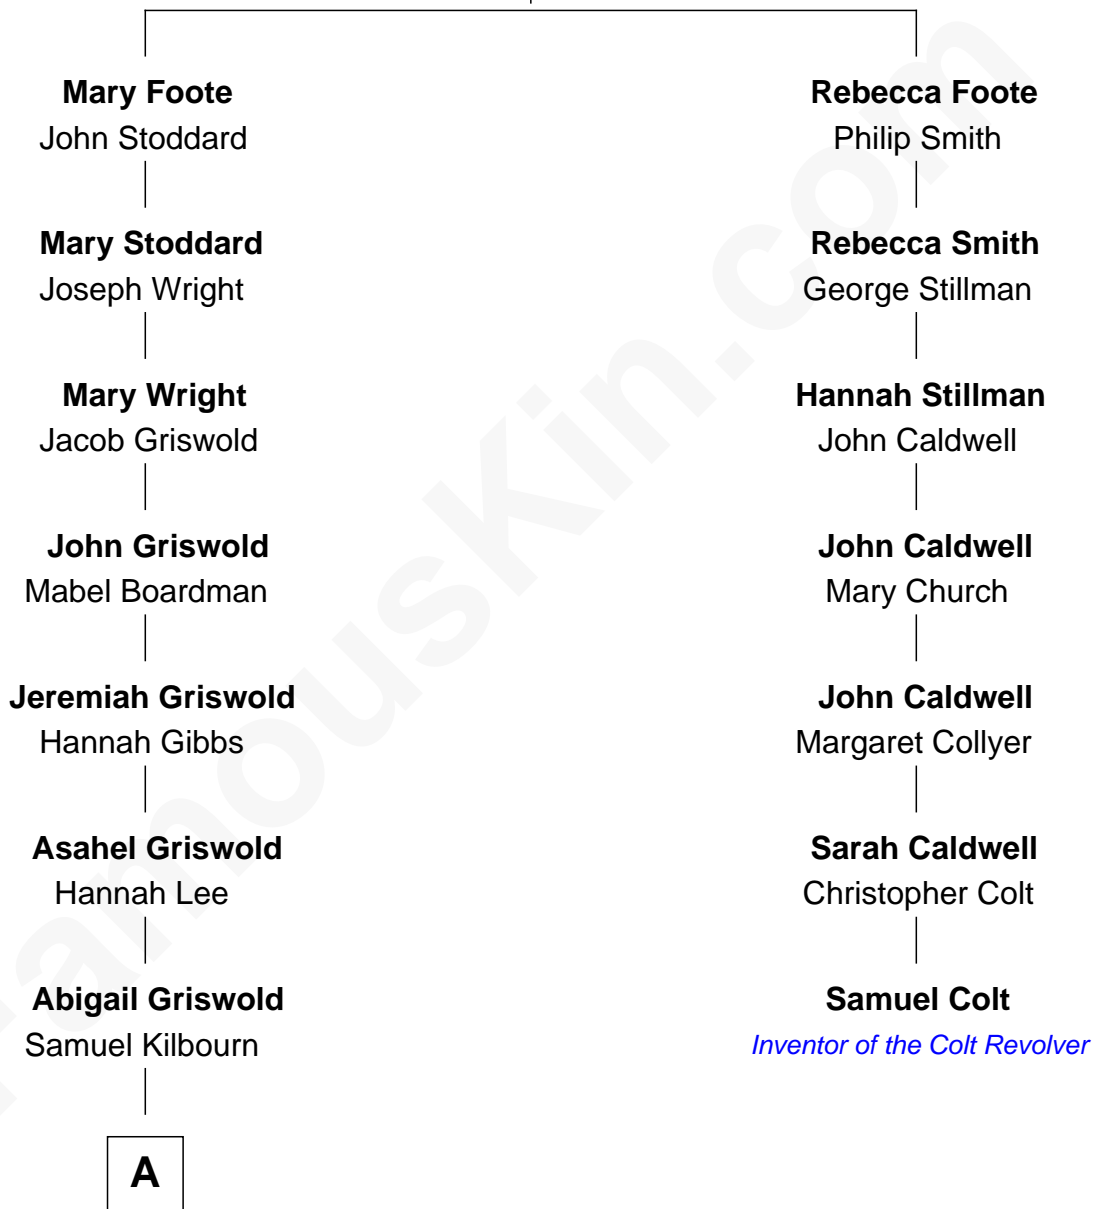

FamousKin.com Relationship Chart of

Warren Beatty

Movie Actor

6th cousin 5 times removed of

Samuel Colt

Inventor of the Colt Revolver

Nathaniel Foote

Elizabeth Deming

A

Clarissa Kilbourn

Gideon Leehy

Franklin Metcalfe Lehigh

Frances Richards

Blanche Lehigh

Murdoch T. MacLean

Kathlyn Corinne MacLean