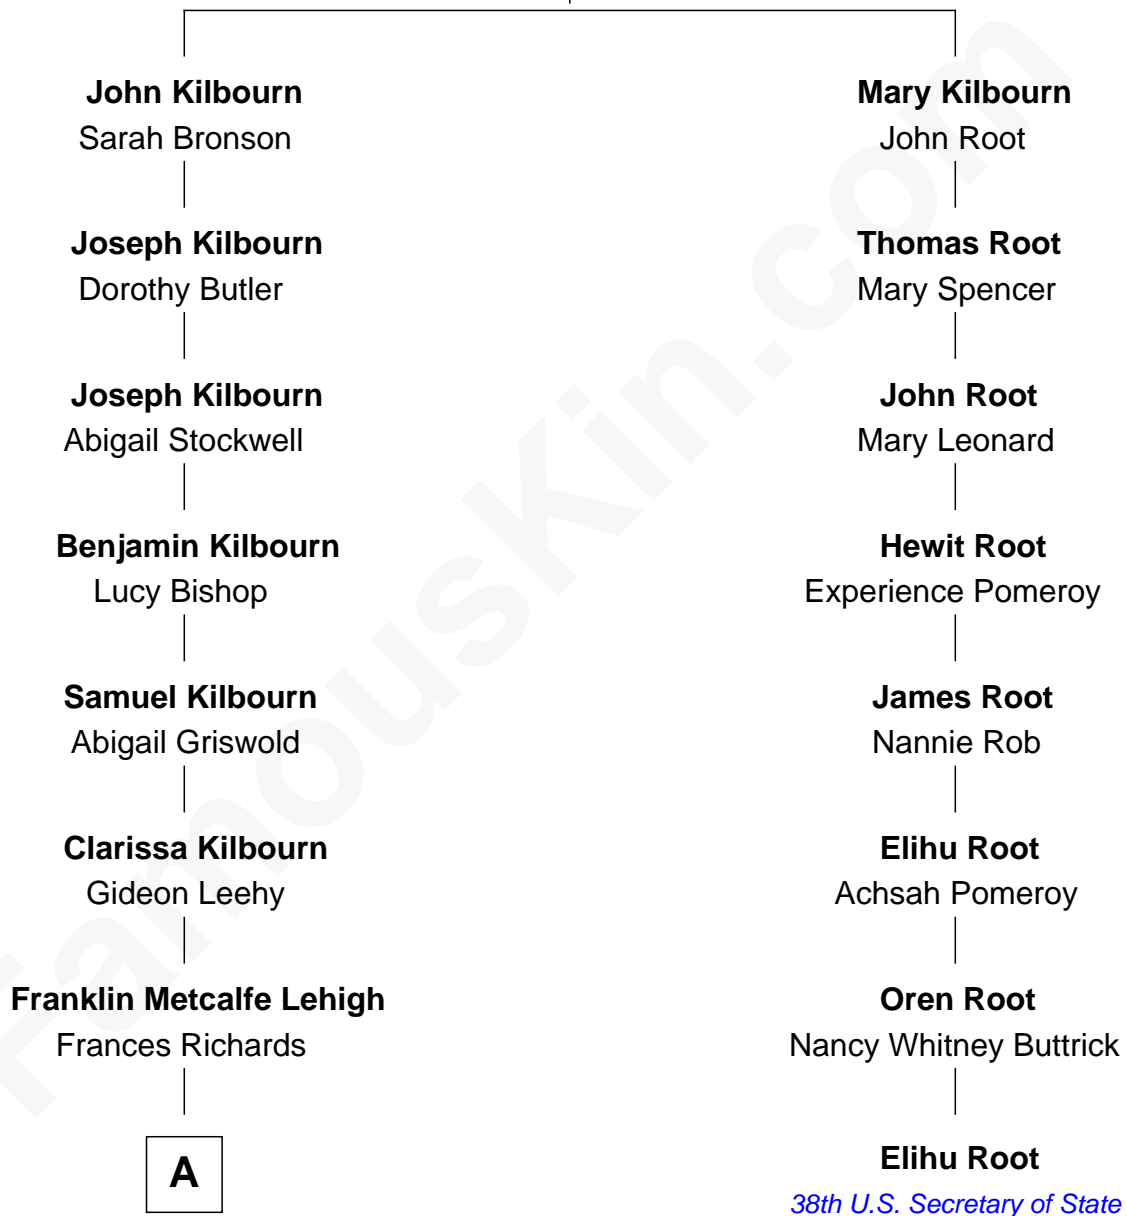

FamousKin.com Relationship Chart of

Warren Beatty

Movie Actor

7th cousin 2 times removed of

Elihu Root

38th U.S. Secretary of State

Thomas Kilbourn

Frances Moody