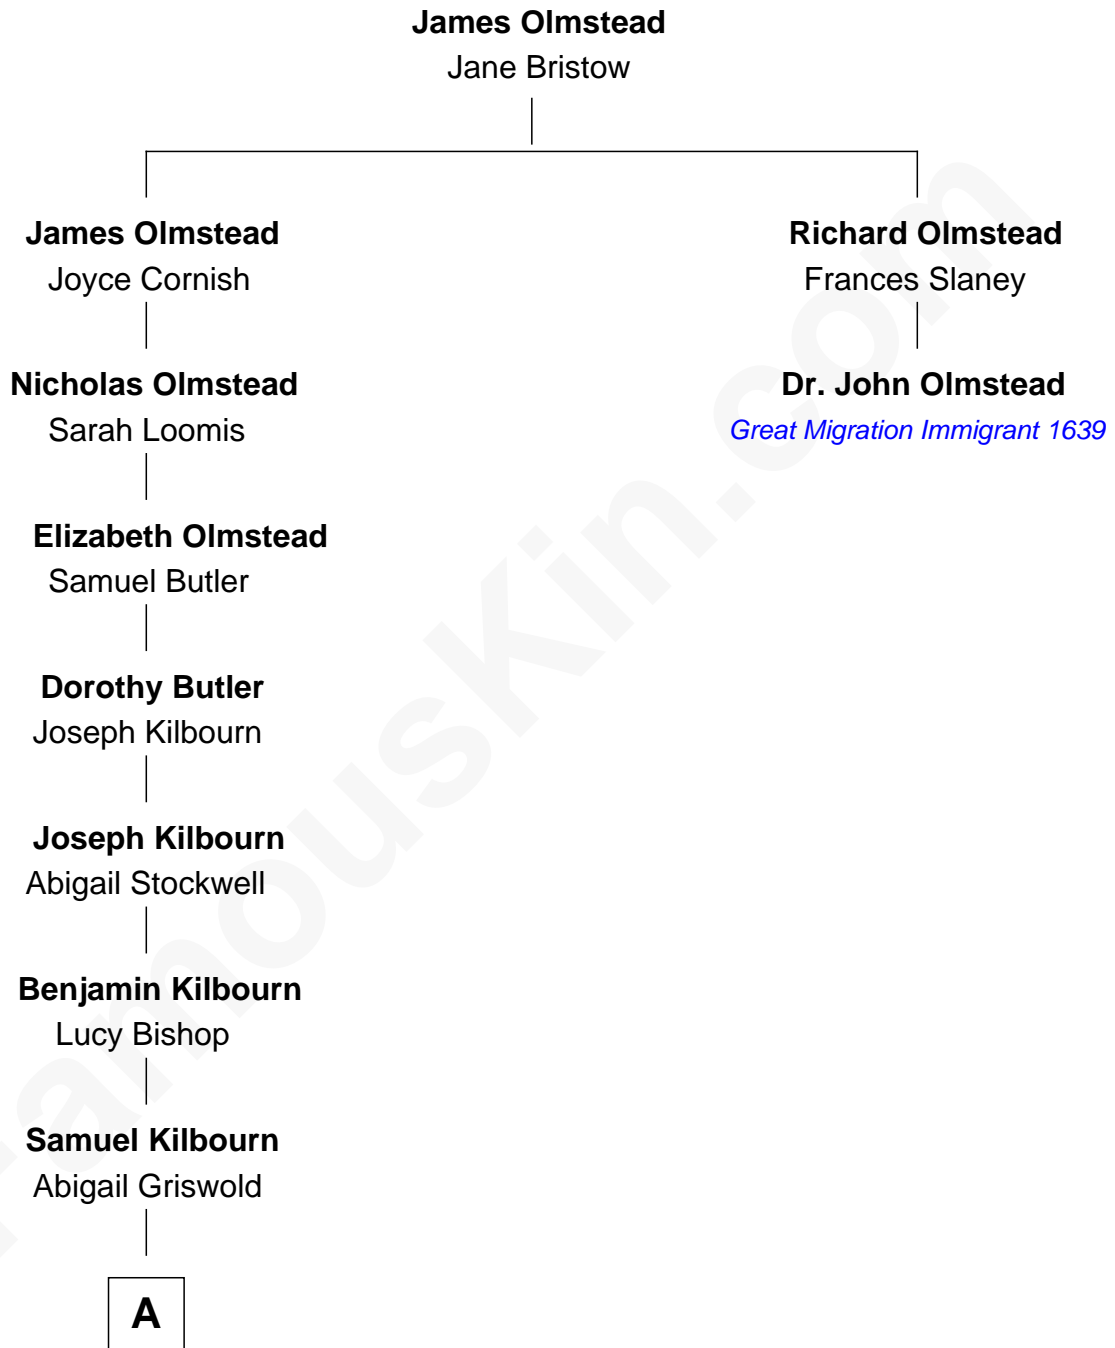

FamousKin.com
Relationship Chart of
Warren Beatty
Movie Actor

1st cousin 10 times removed of

Dr. John Olmstead
(c1617 - c1686) Great Migration Immigrant 1639

A

Clarissa Kilbourn

Gideon Leehy

Franklin Metcalfe Lehigh

Frances Richards

Blanche Lehigh

Murdoch T. MacLean

Kathlyn Corinne MacLean

Ira Owens Beaty

Warren Beatty

Movie Actor

FamousKin.com