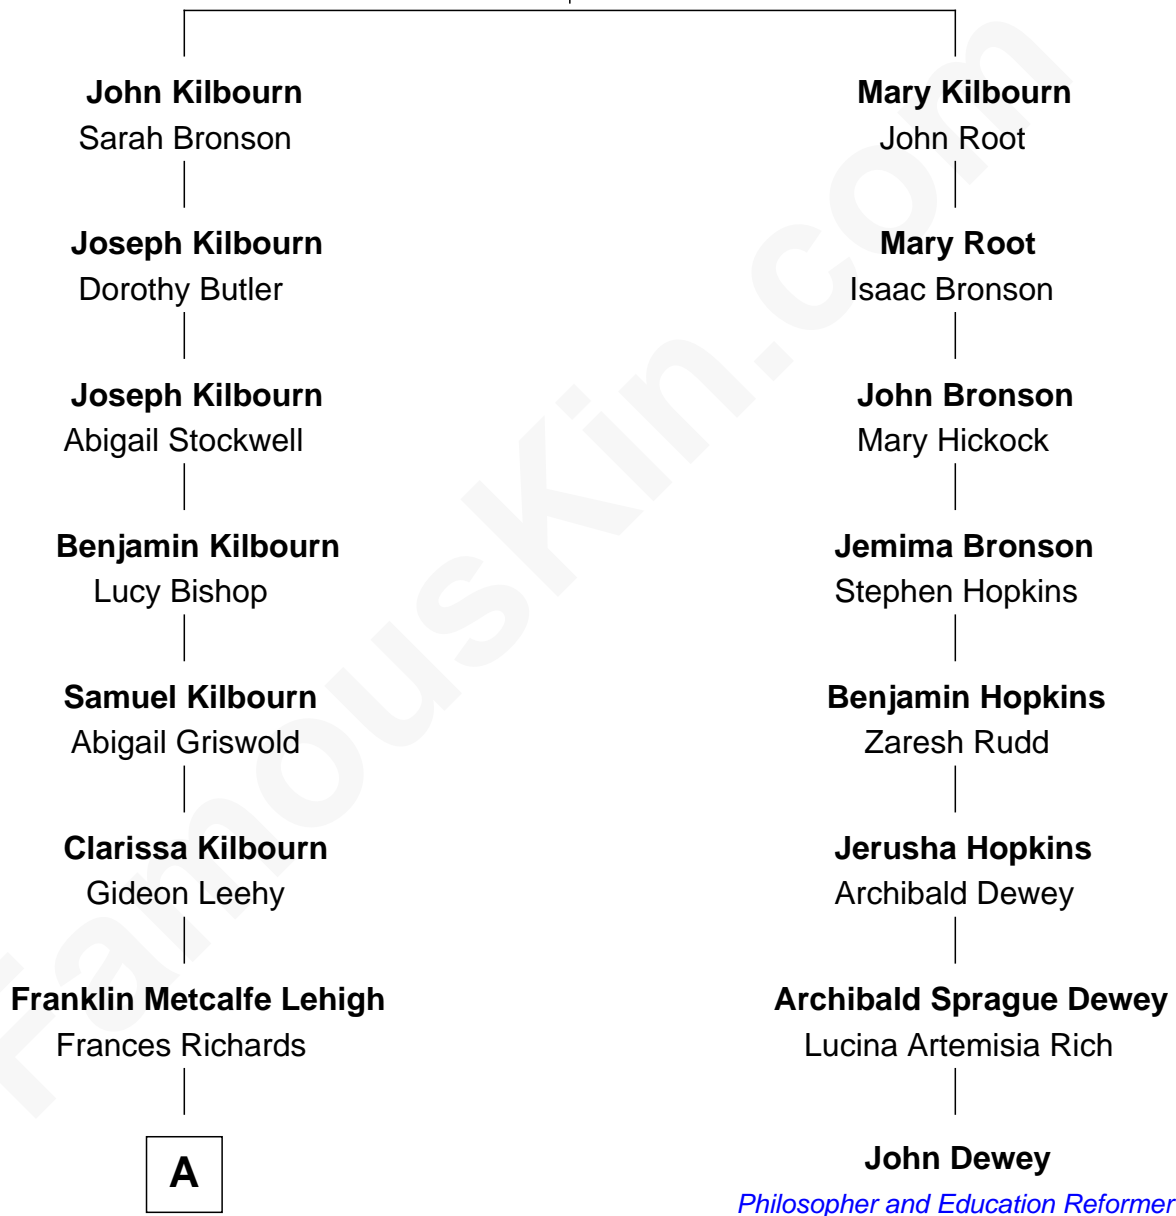

FamousKin.com Relationship Chart of

Warren Beatty

Movie Actor

7th cousin 2 times removed of

John Dewey

Philosopher and Education Reformer

Thomas Kilbourn

Frances Moody

A

—
Blanche Lehigh
Murdoch T. MacLean

—
Kathlyn Corinne MacLean
Ira Owens Beaty

—
Warren Beatty
Movie Actor

FamousKin.com