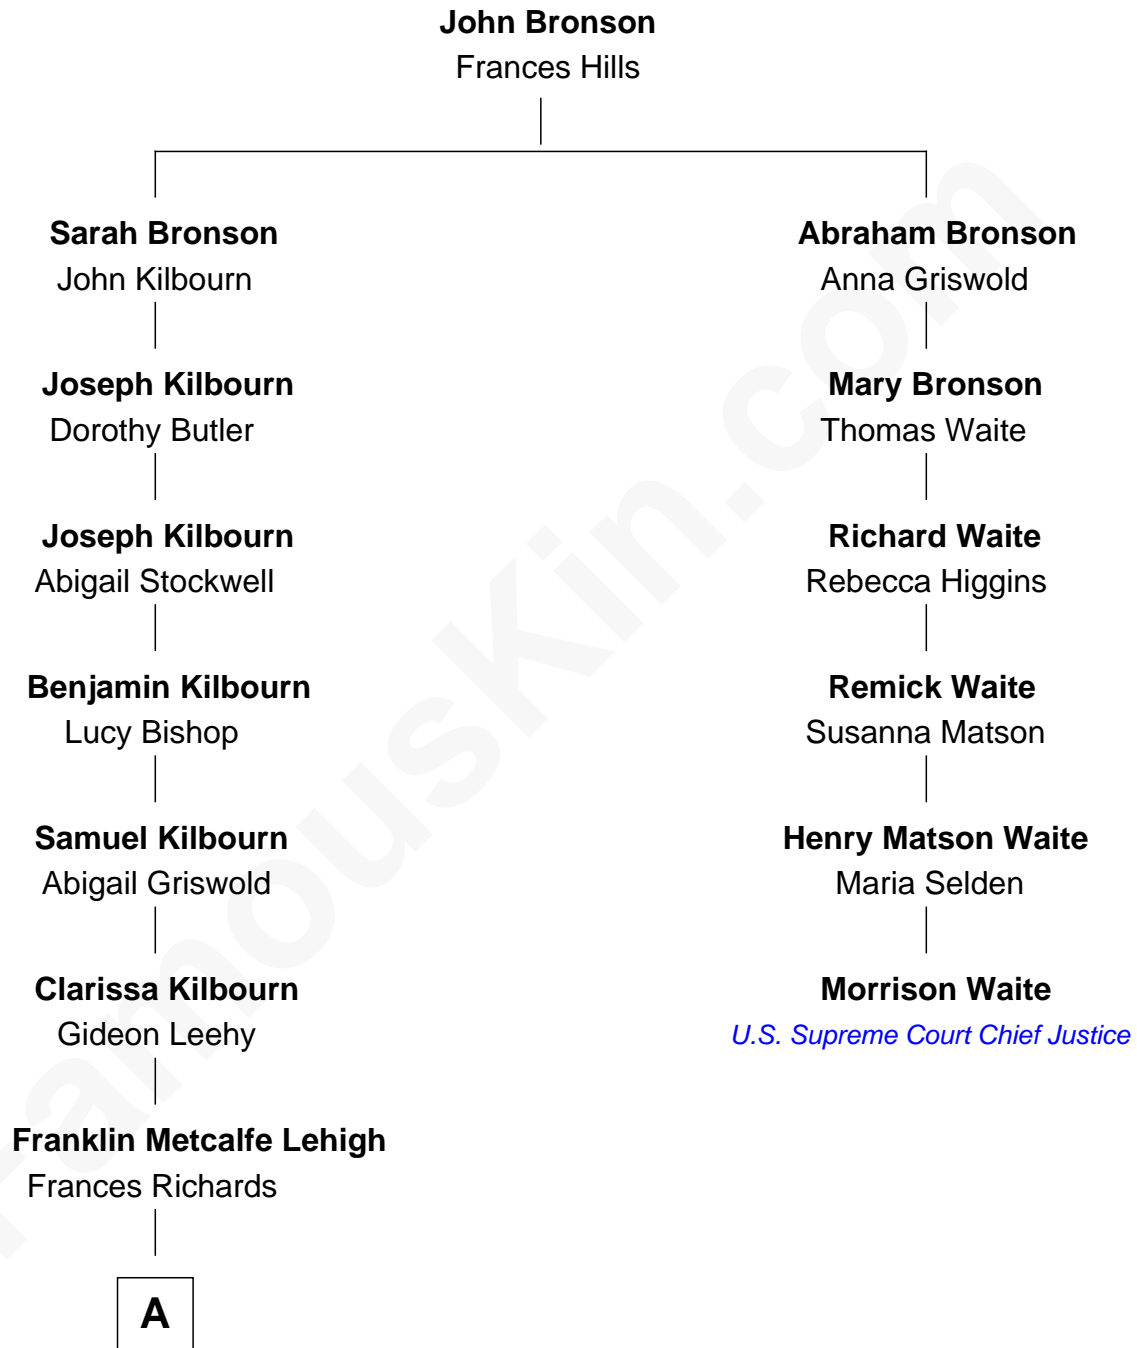

**FamousKin.com**  
**Relationship Chart of**  
**Shirley MacLaine**  
*Movie Actress*

5th cousin 4 times removed of

**Morrison Waite**  
*7th Chief Justice of the U.S. Supreme Court*

**A**

—  
**Blanche Lehigh**  
Murdoch T. MacLean

—  
**Kathlyn Corinne MacLean**  
Ira Owens Beaty

—  
**Shirley MacLaine**  
*Movie Actress*

FamousKin.com