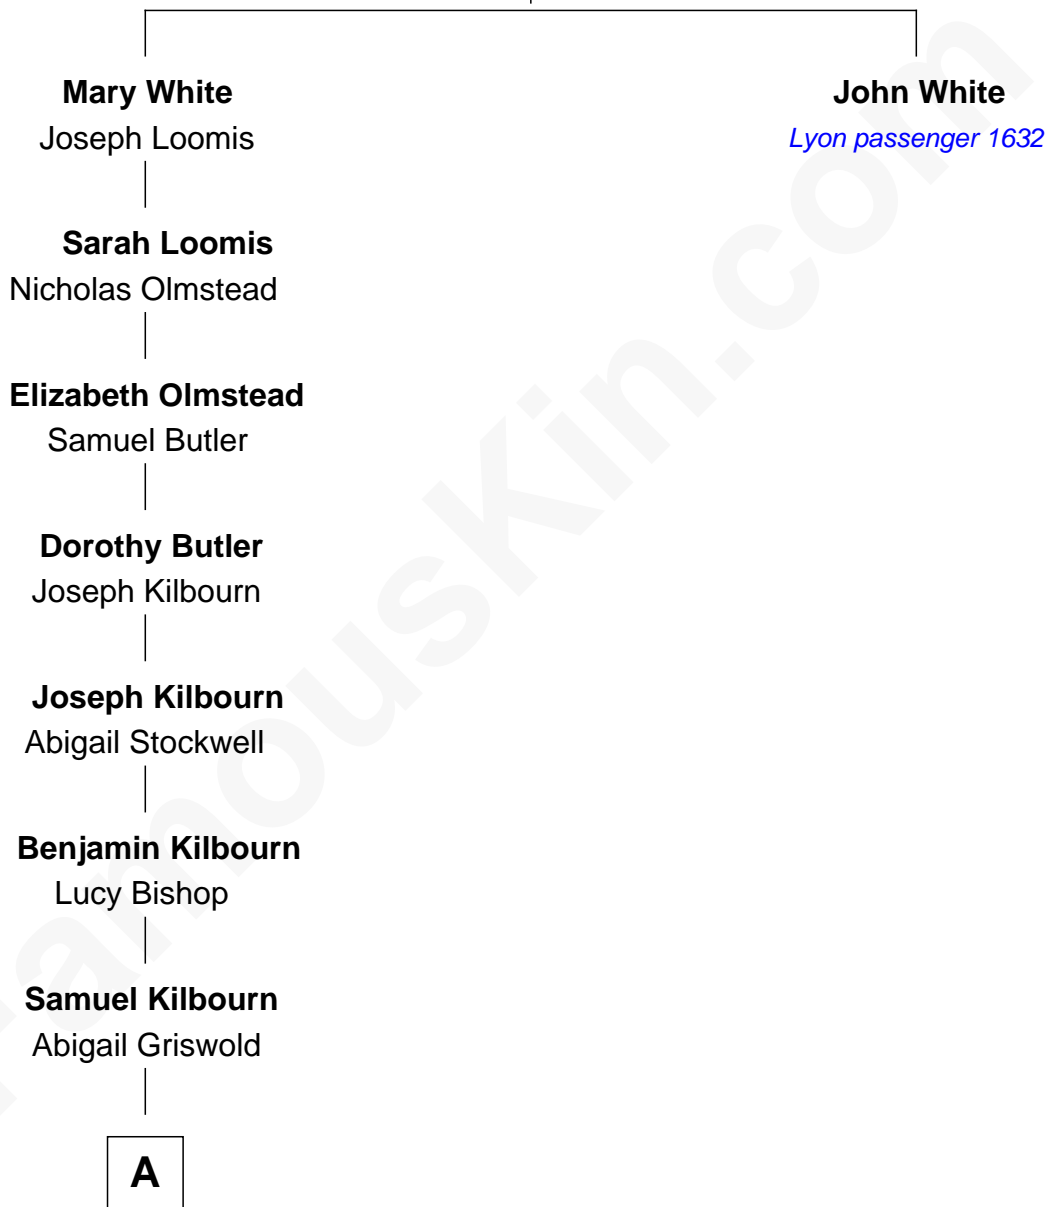

FamousKin.com

Relationship Chart of

Shirley MacLaine

Movie Actress

9th great-grandniece of

John White

(c1597 - 1683/4) Lyon passenger 1632

Robert White
Bridget Allgar