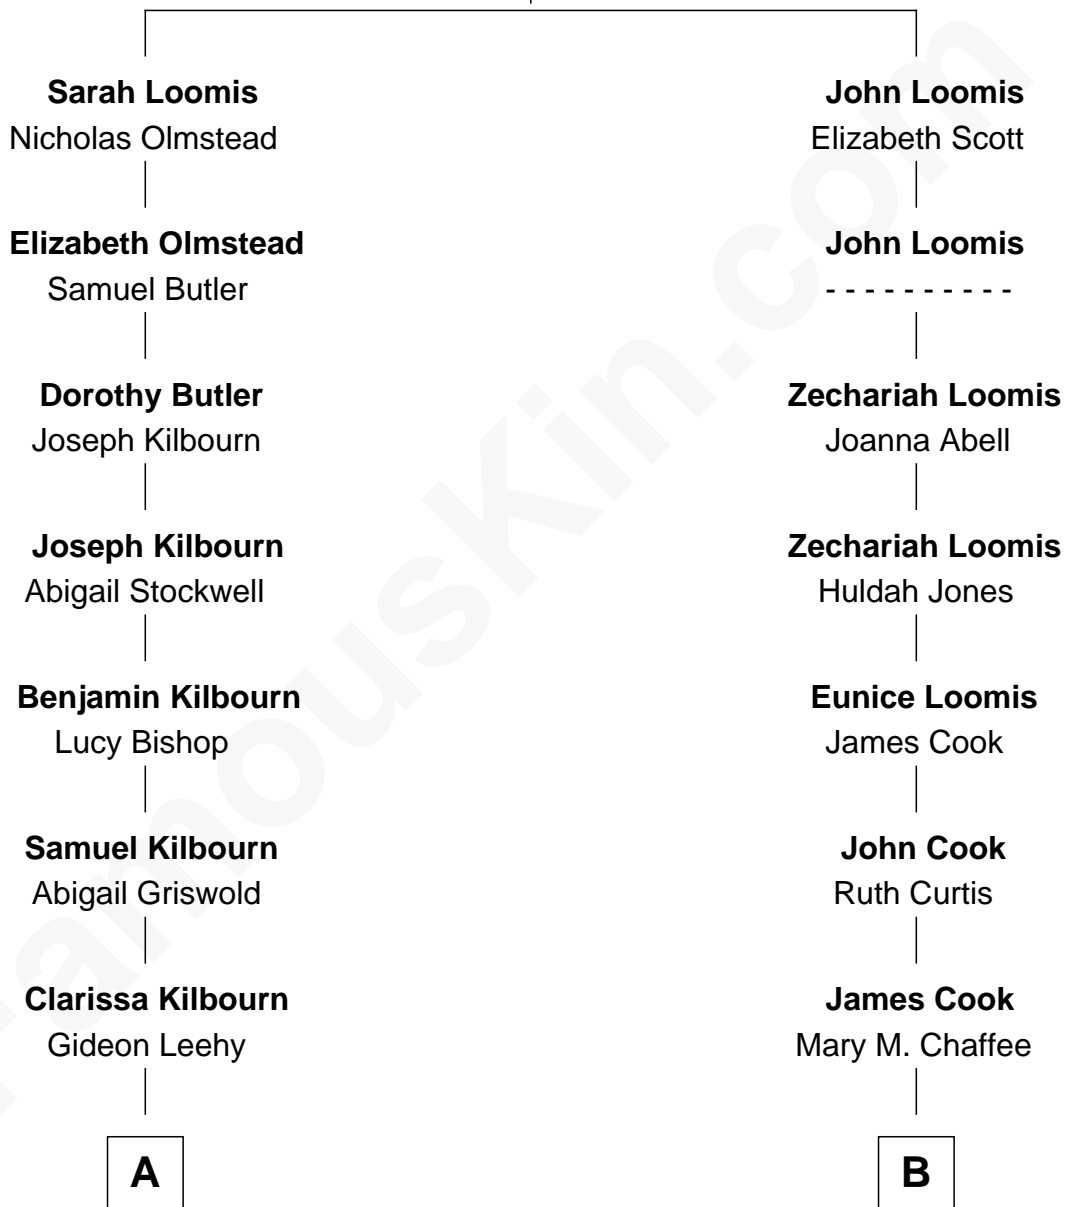

FamousKin.com Relationship Chart of

Shirley MacLaine

Movie Actress

10th cousin of

Shadoe Stevens

Radio Disc Jockey

Joseph Loomis

Mary White

A

Franklin Metcalfe Lehigh

Frances Richards

Blanche Lehigh

Murdoch T. MacLean

Kathlyn Corinne MacLean

Ira Owens Beaty

Shirley MacLaine