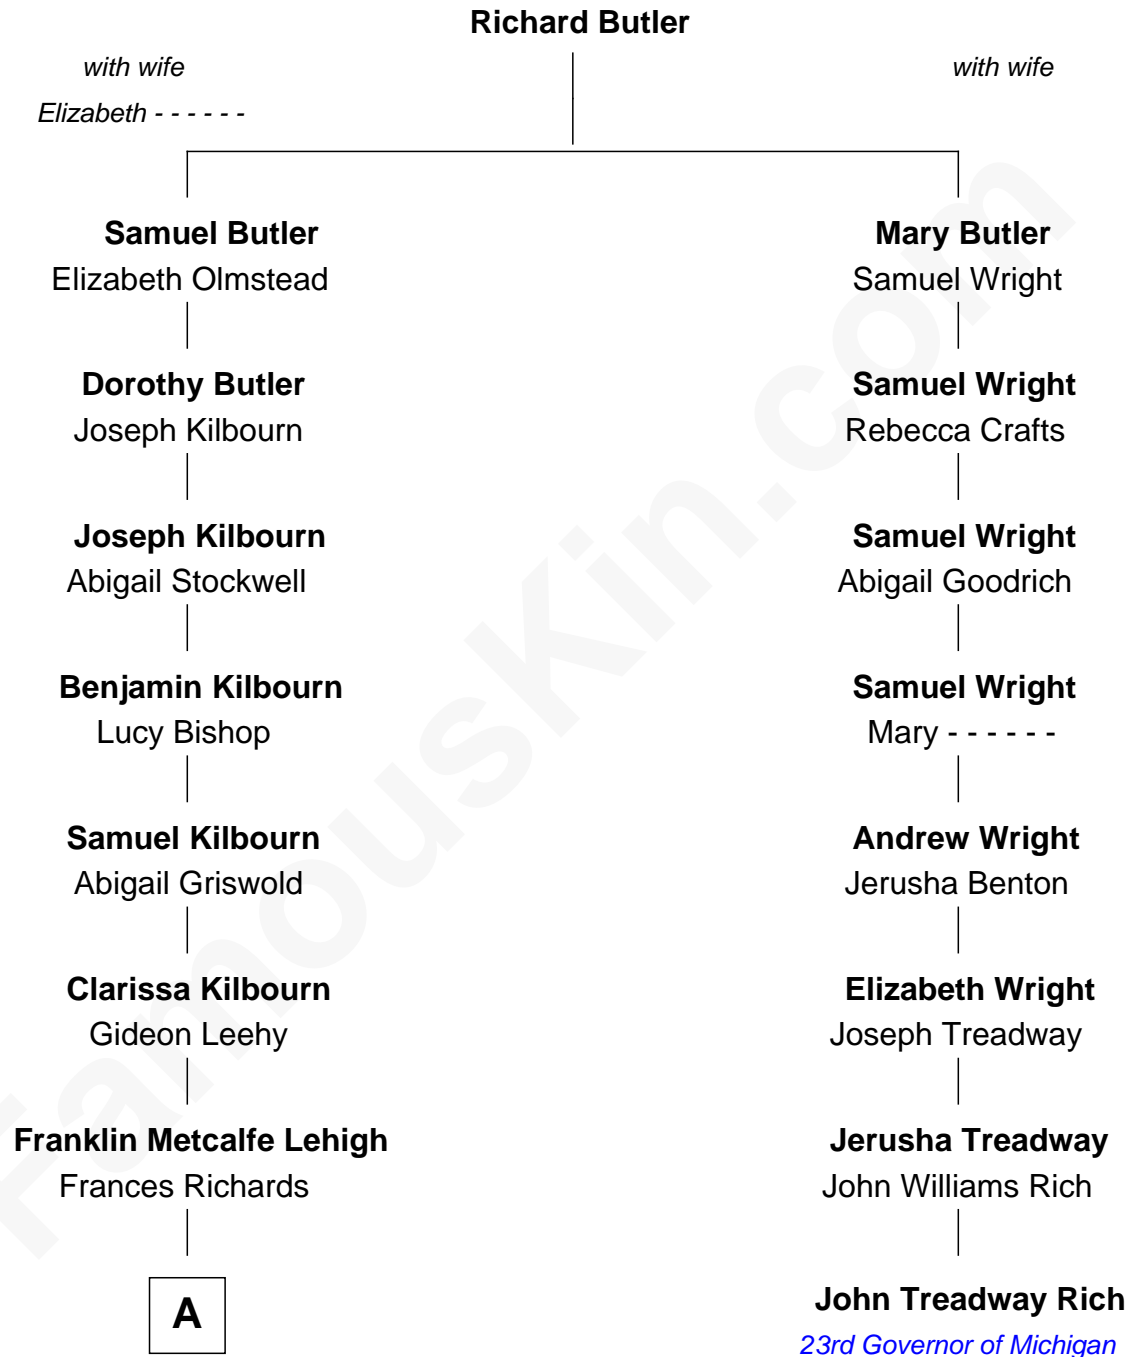

**FamousKin.com**  
**Relationship Chart of**  
**Shirley MacLaine**  
*Movie Actress*

7th cousin 2 times removed of

**John Treadway Rich**  
*23rd Governor of Michigan*

**A**

**Blanche Lehigh**  
Murdoch T. MacLean