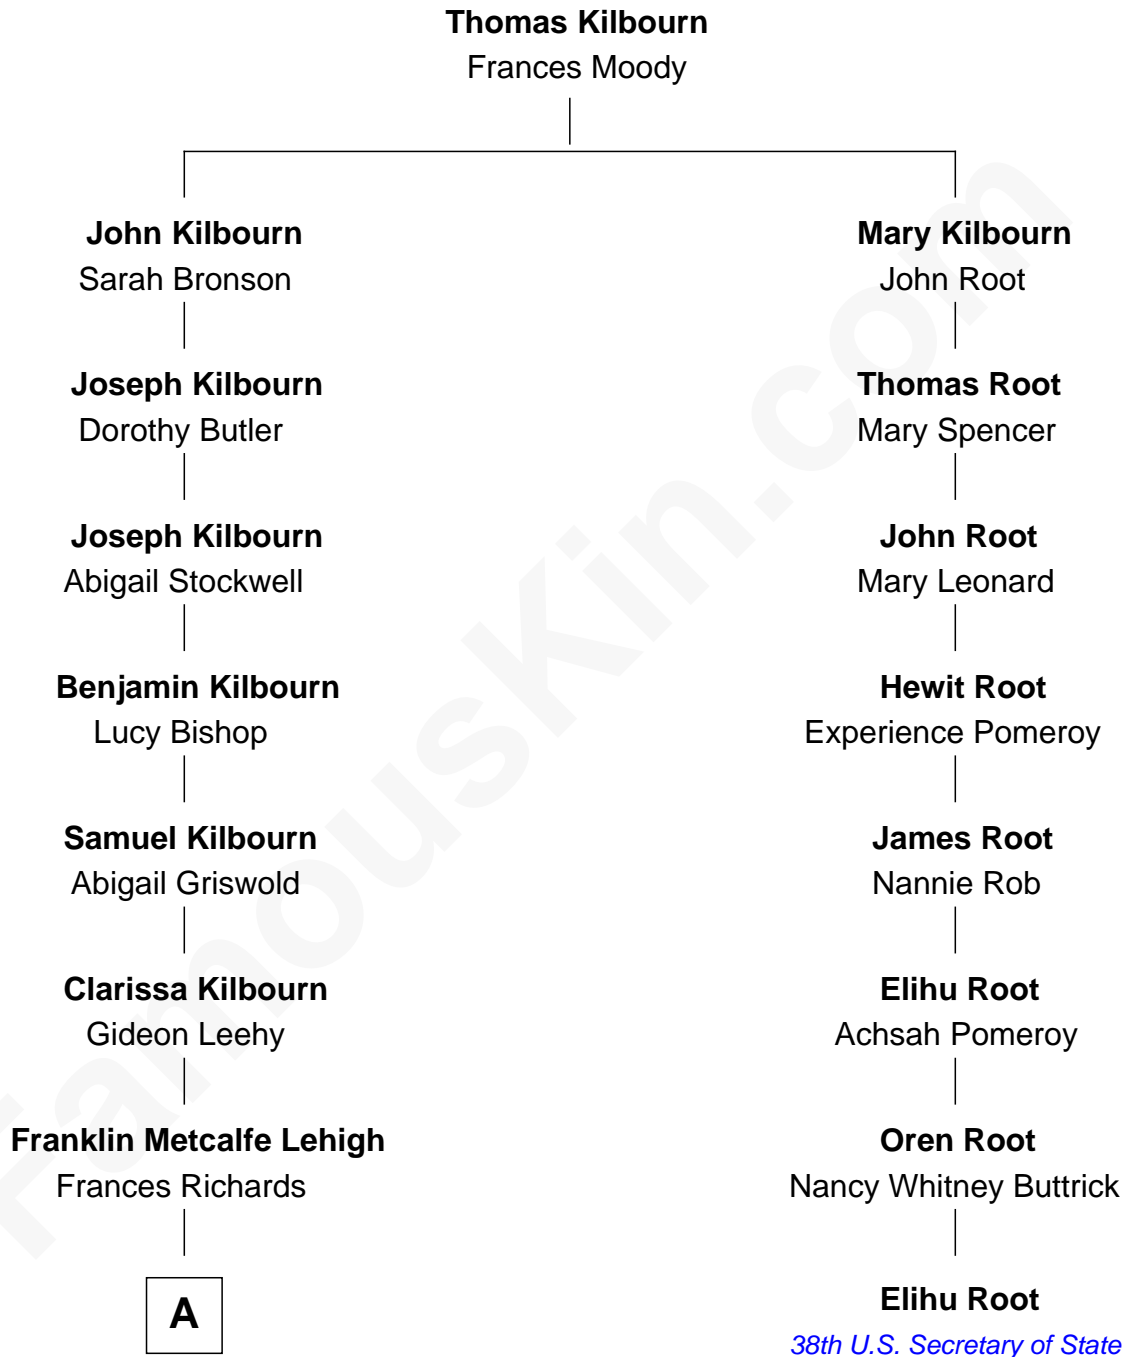

**FamousKin.com**  
**Relationship Chart of**  
**Shirley MacLaine**  
*Movie Actress*

7th cousin 2 times removed of

**Elihu Root**  
*38th U.S. Secretary of State*

**A**

—  
**Blanche Lehigh**  
Murdoch T. MacLean