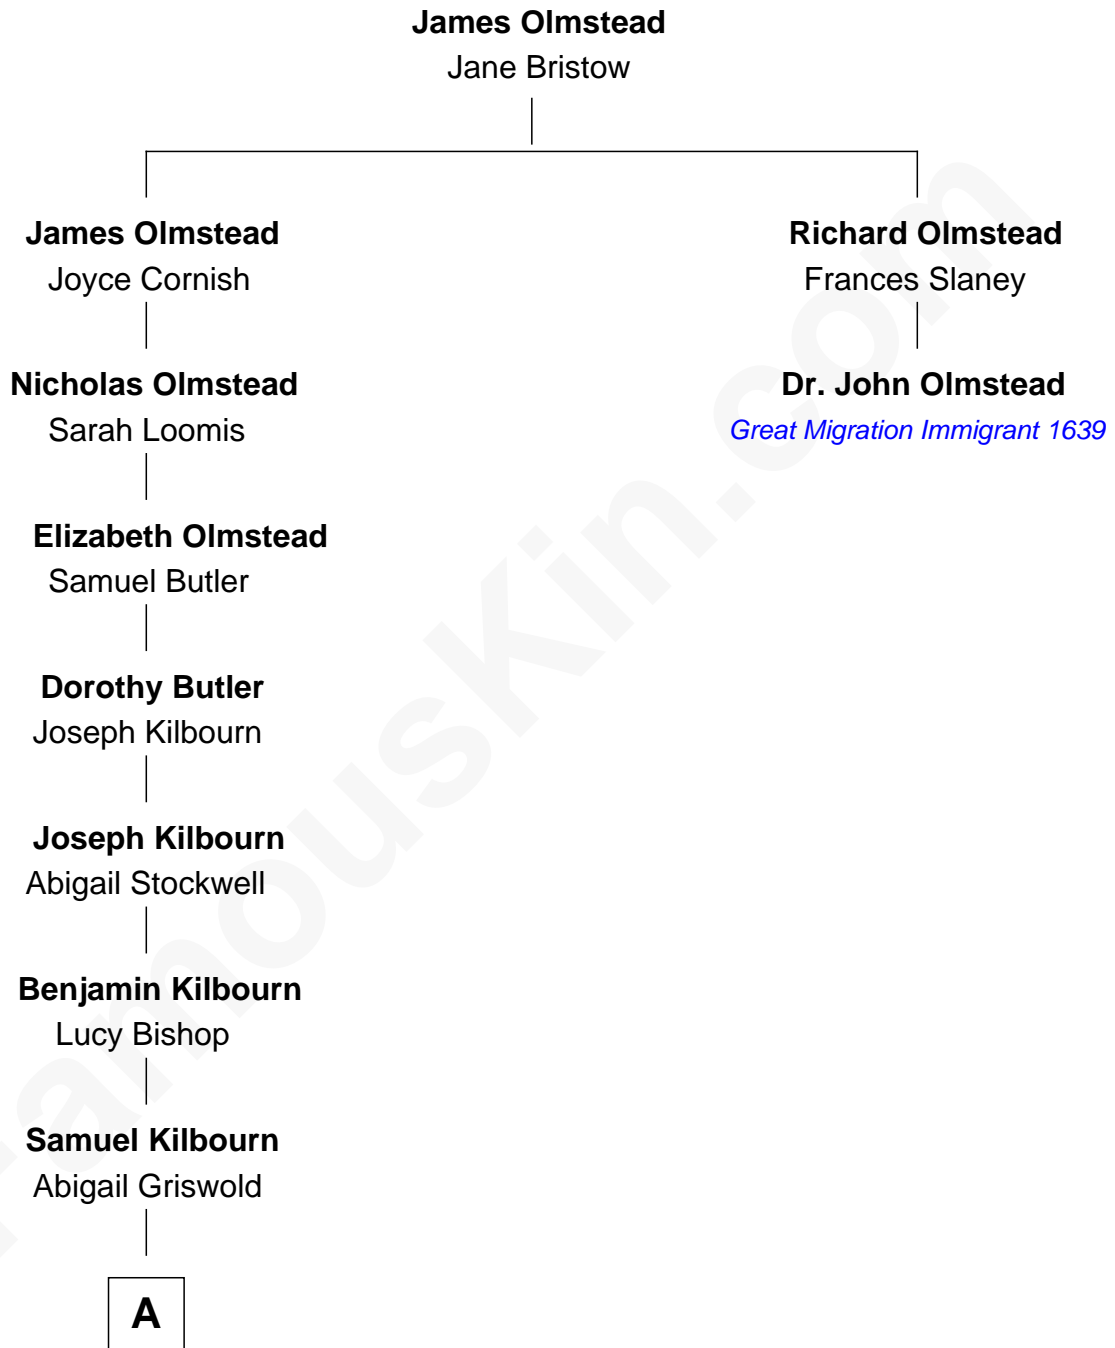

FamousKin.com
Relationship Chart of
Shirley MacLaine
Movie Actress

1st cousin 10 times removed of

Dr. John Olmstead
(c1617 - c1686) Great Migration Immigrant 1639

A

Clarissa Kilbourn

Gideon Leehy

Franklin Metcalfe Lehigh

Frances Richards

Blanche Lehigh

Murdoch T. MacLean

Kathlyn Corinne MacLean

Ira Owens Beaty

Shirley MacLaine

Movie Actress

FamousKin.com