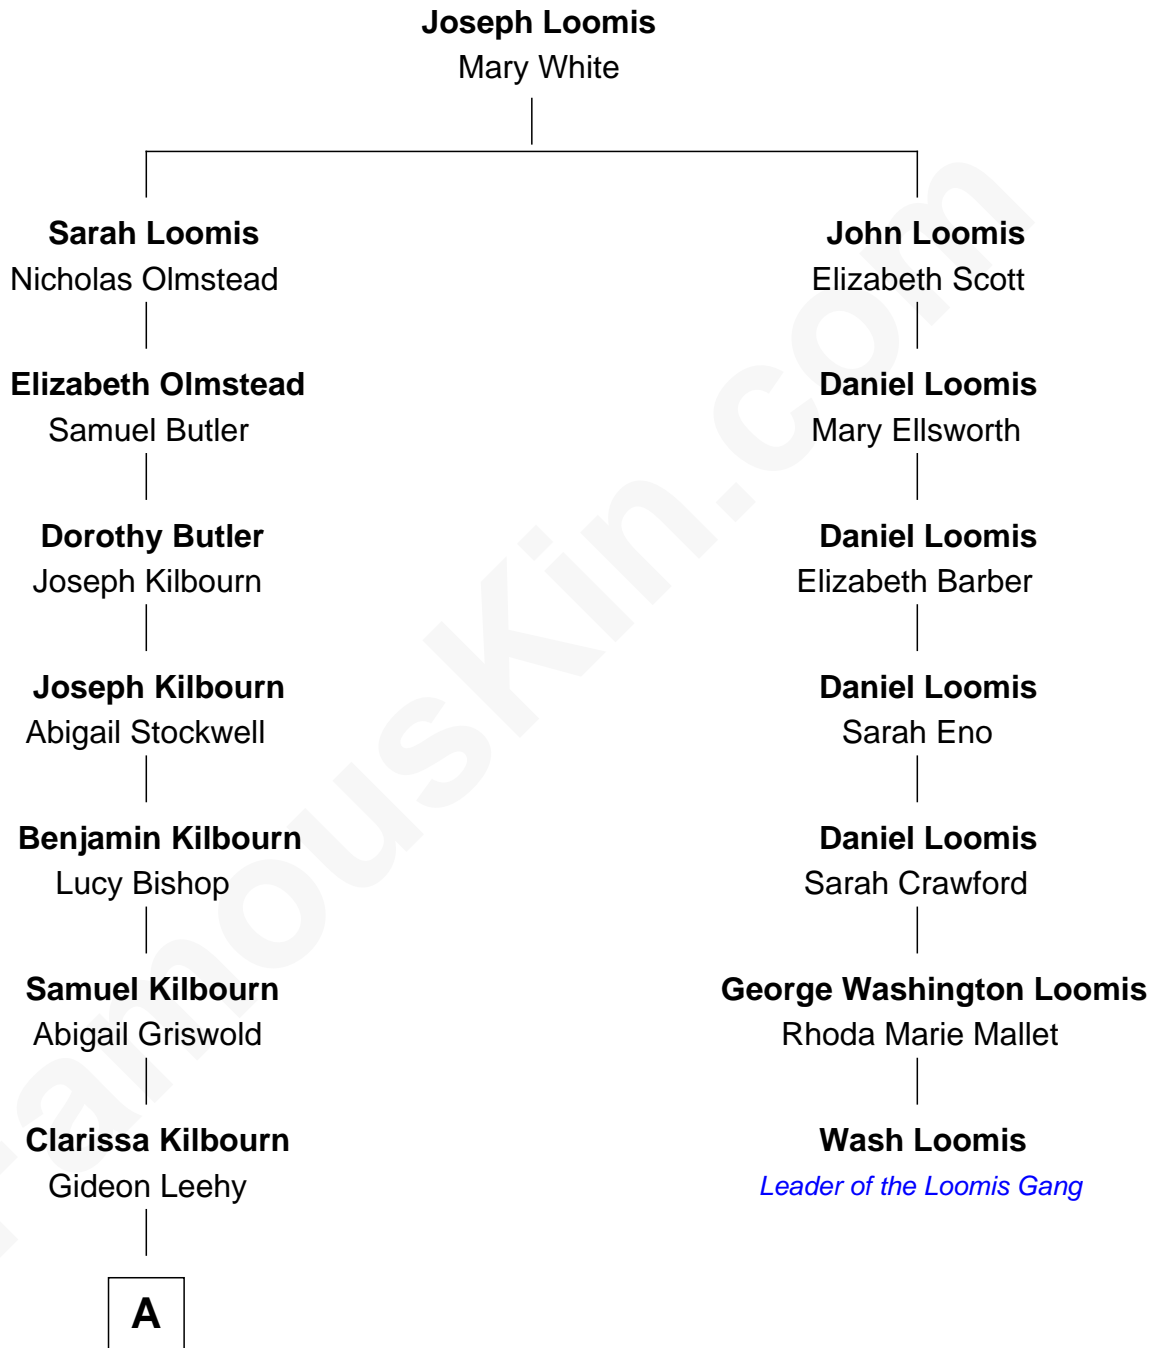

**FamousKin.com**  
**Relationship Chart of**  
**Shirley MacLaine**  
*Movie Actress*

**6th cousin 4 times removed of**  
**Wash Loomis**  
*Leader of the Loomis Gang*

**A**

Franklin Metcalfe Lehigh

Frances Richards