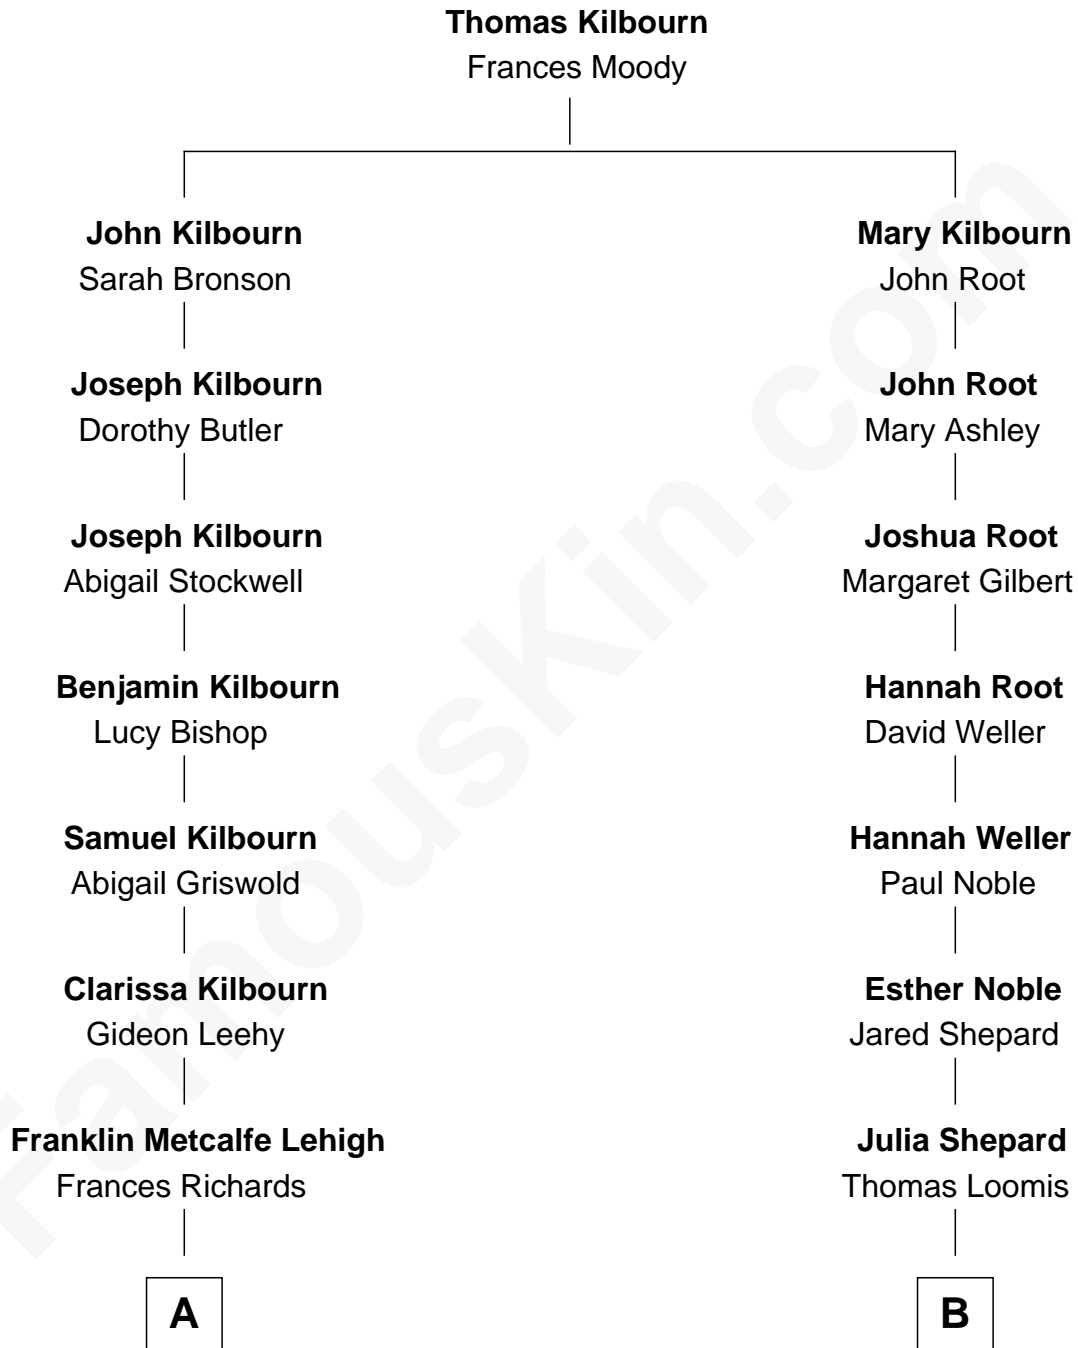

FamousKin.com
Relationship Chart of
Shirley MacLaine
Movie Actress

8th cousin 1 time removed of
Gilbert Clifford Noble
Co-Founder of Barnes & Noble

FamousKin.com